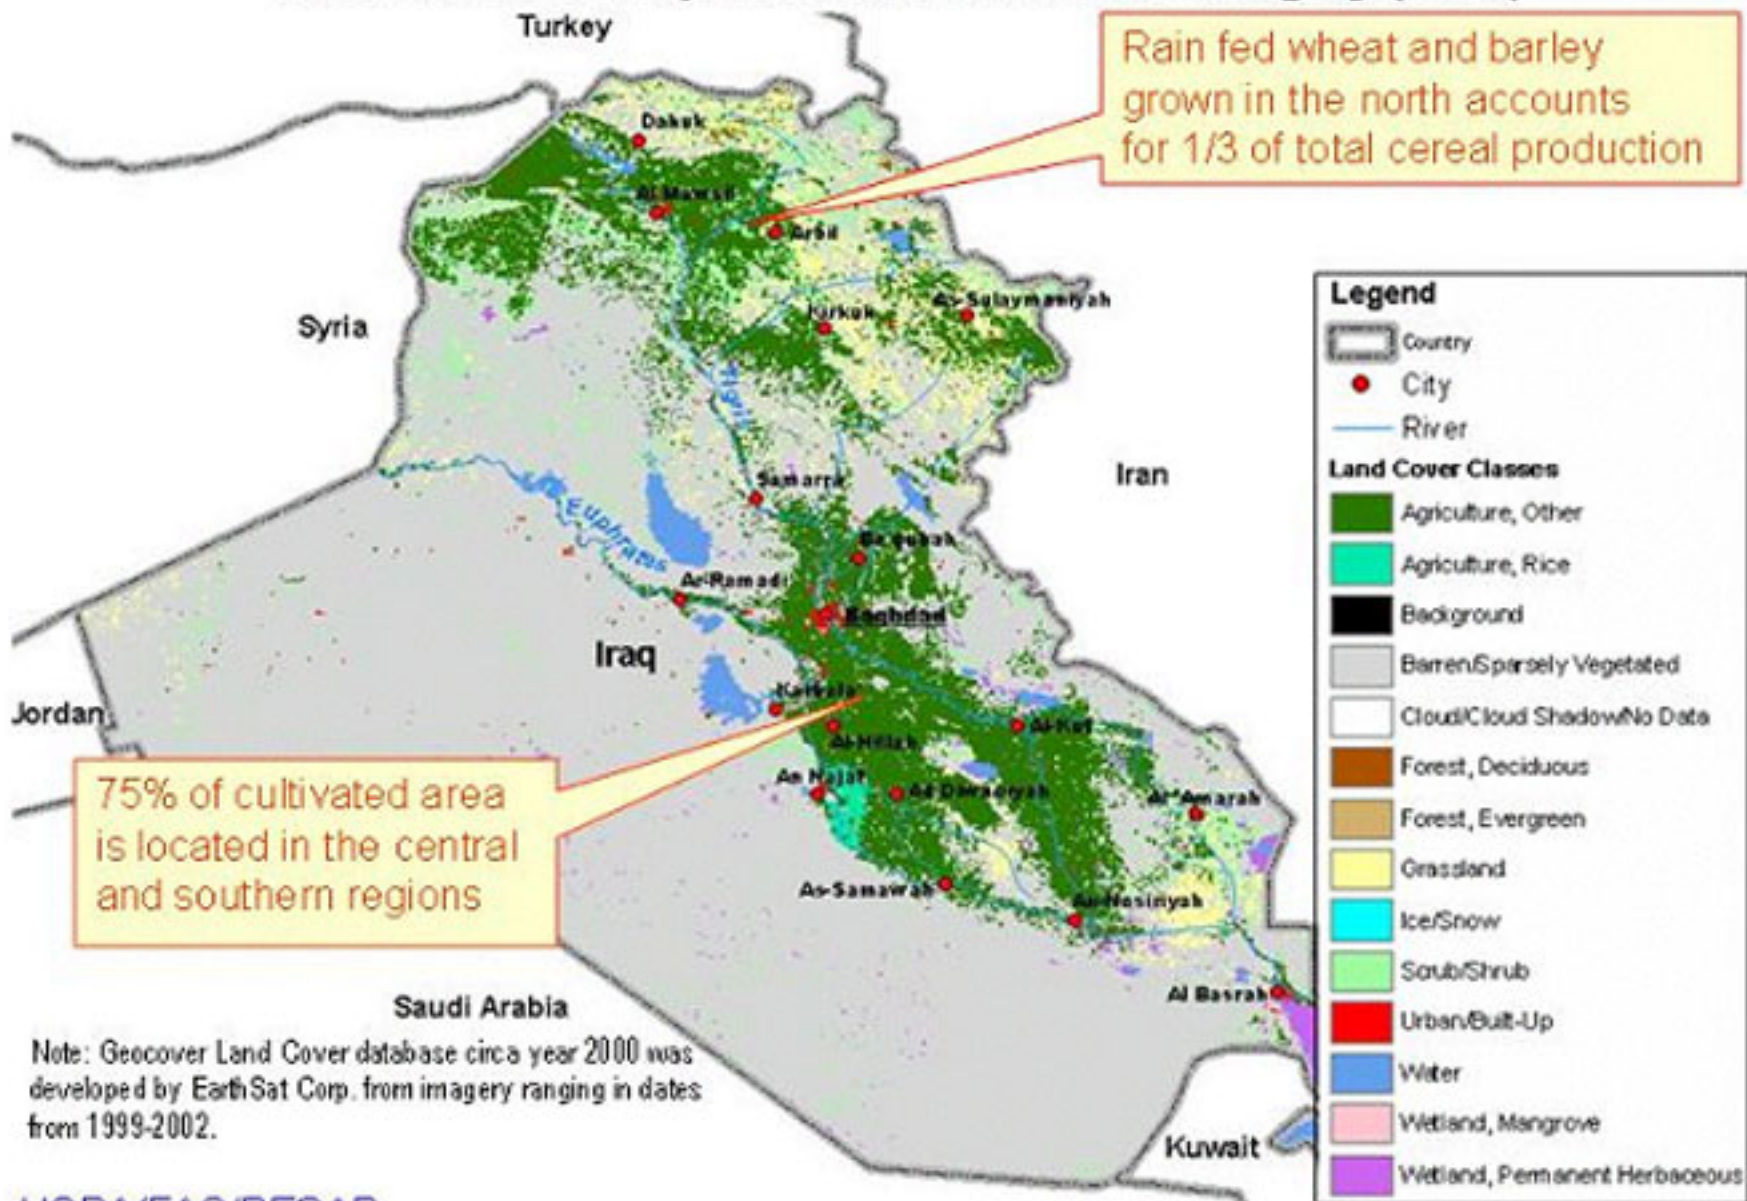

# Land Cover in Iraq Derived from Landsat Imagery (2000)

Note: Geocover Land Cover database circa year 2000 was developed by EarthSat Corp. from imagery ranging in dates from 1999-2002.