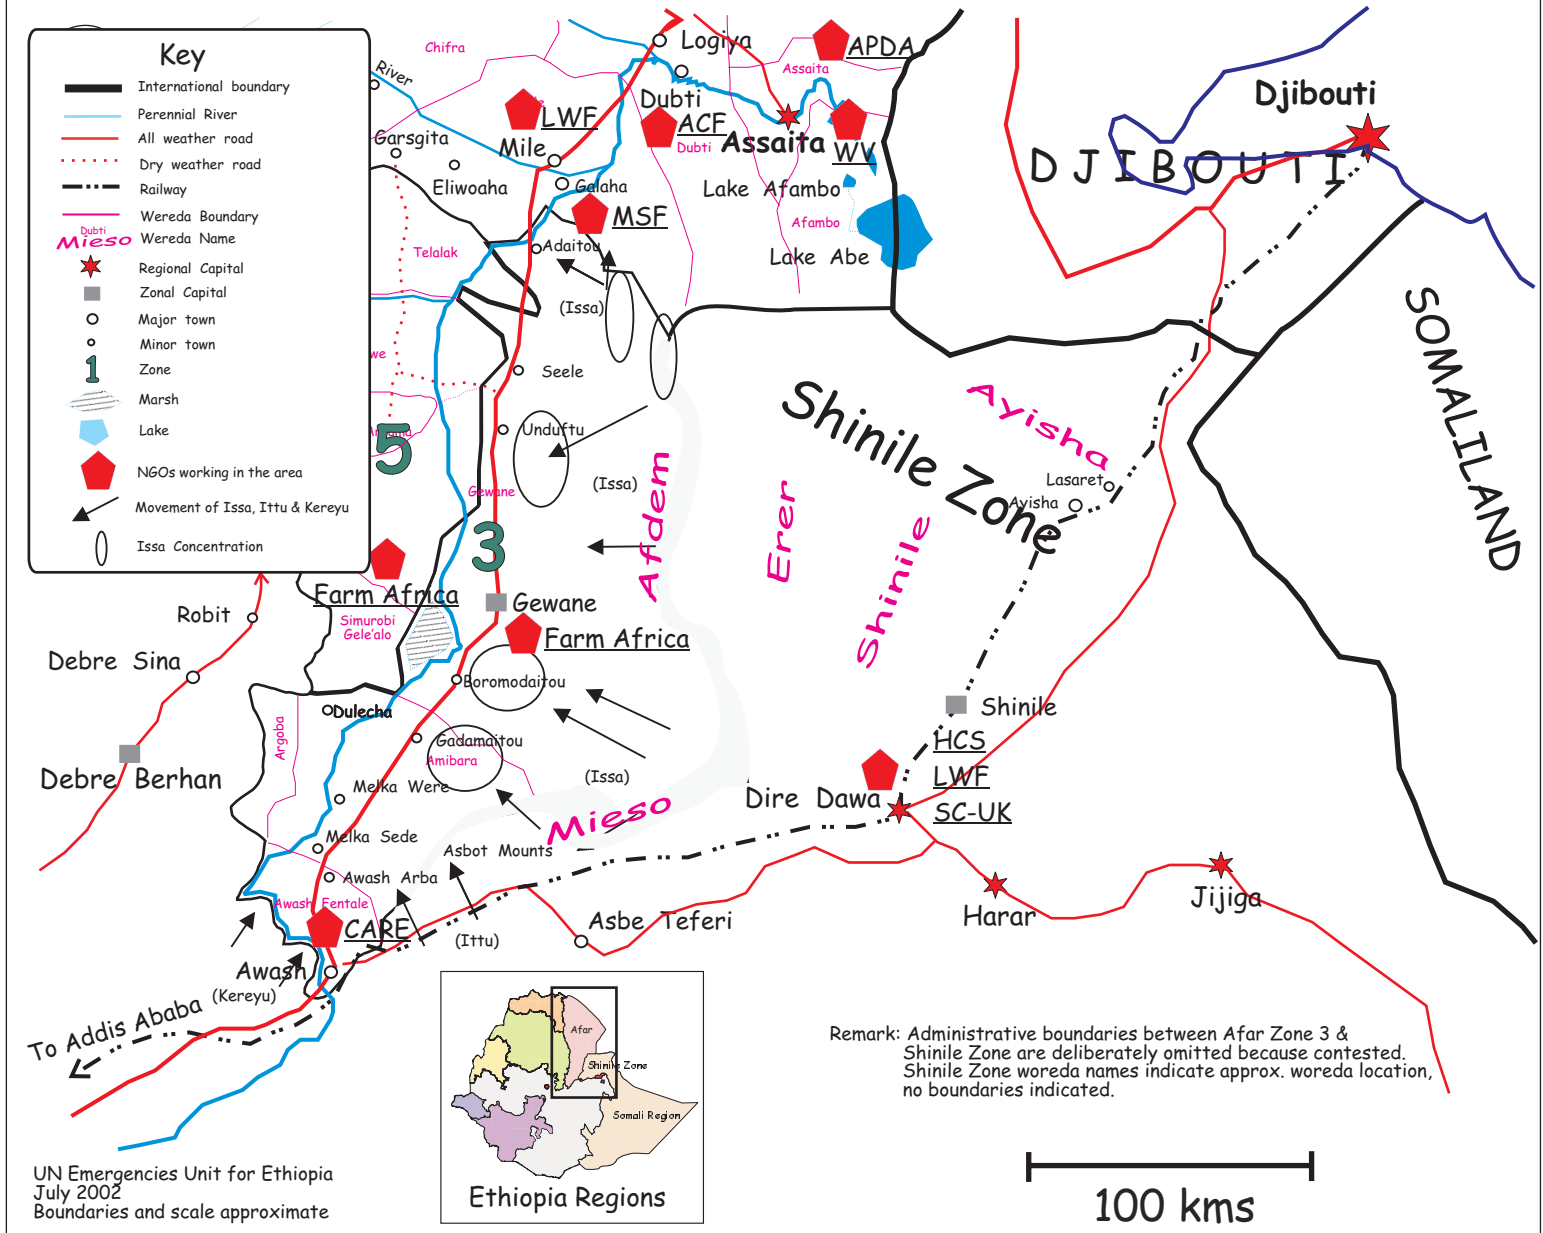

South Afar & Shinile Zone-SNRS

July 2002

UN Emergencies Unit for Ethiopia
July 2002
Boundaries and scale approximate