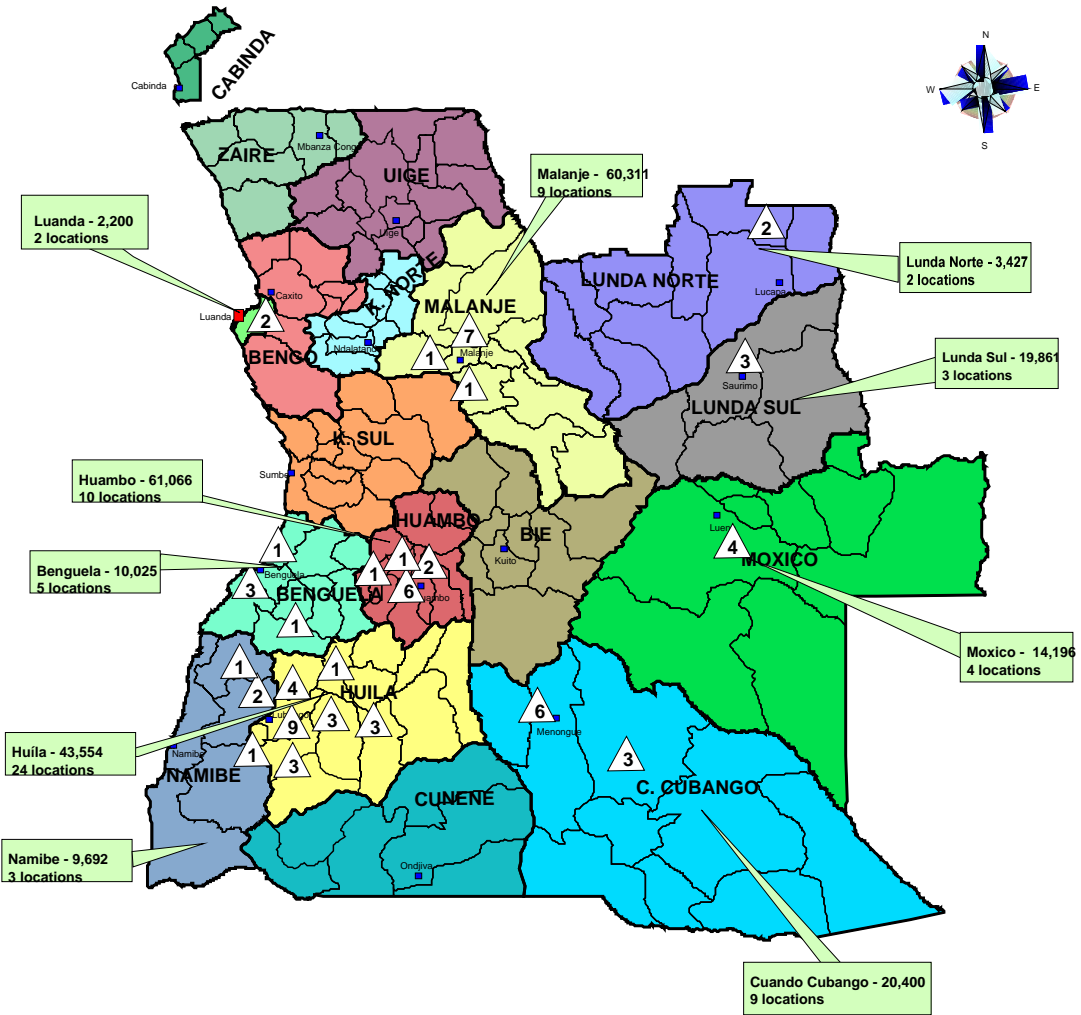

OCHA / ANGOLA

IDPs Resettled in Temporary Locations (as of 30 November 2000)

244,732 IDPs in 71 Locations

Legend

Province - ####	Total of IDPs resettled in temporary locations
Number of locations	Total of locations in the province

Number of locations per municipality