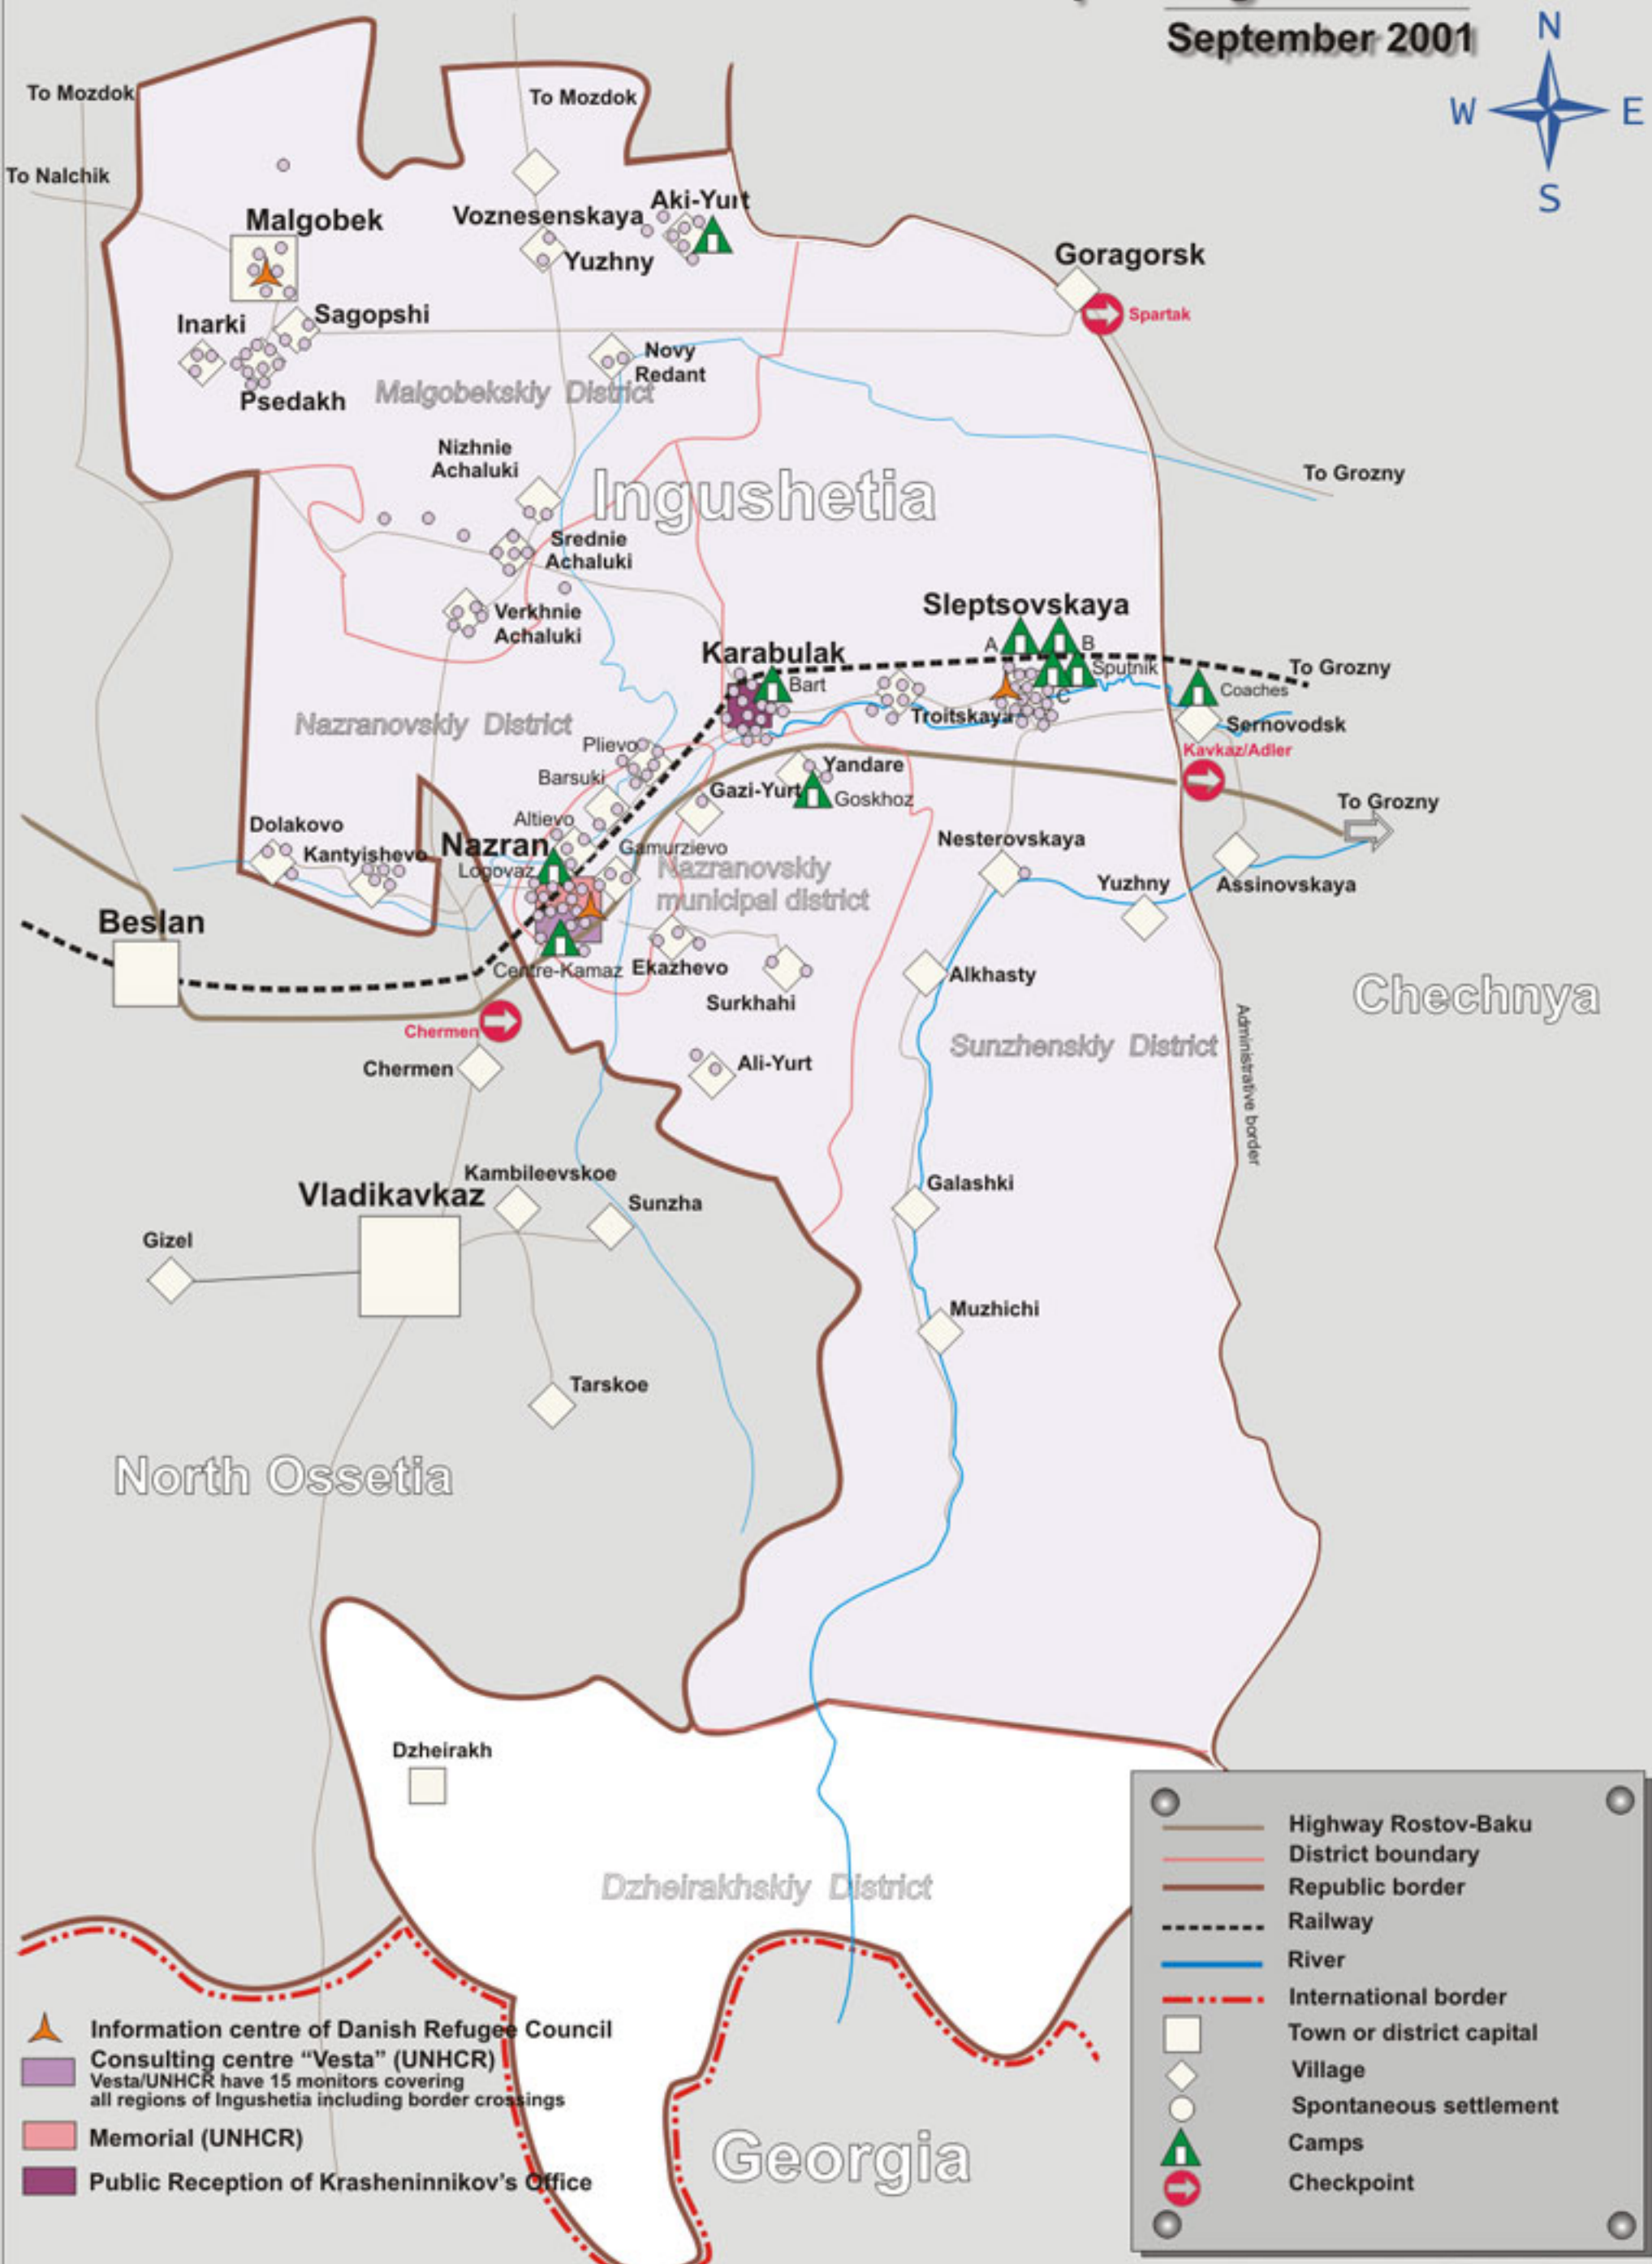

Protection Sector Coordination Map of Ingushetia

September 2001

Information centre of Danish Refugee Council
 Consulting centre "Vesta" (UNHCR)
 Vesta/UNHCR have 15 monitors covering all regions of Ingushetia including border crossings
 Memorial (UNHCR)
 Public Reception of Krasheninnikov's Office

- Highway Rostov-Baku
- District boundary
- Republic border
- Railway
- River
- International border
- Town or district capital
- Village
- Spontaneous settlement
- Camps
- Checkpoint