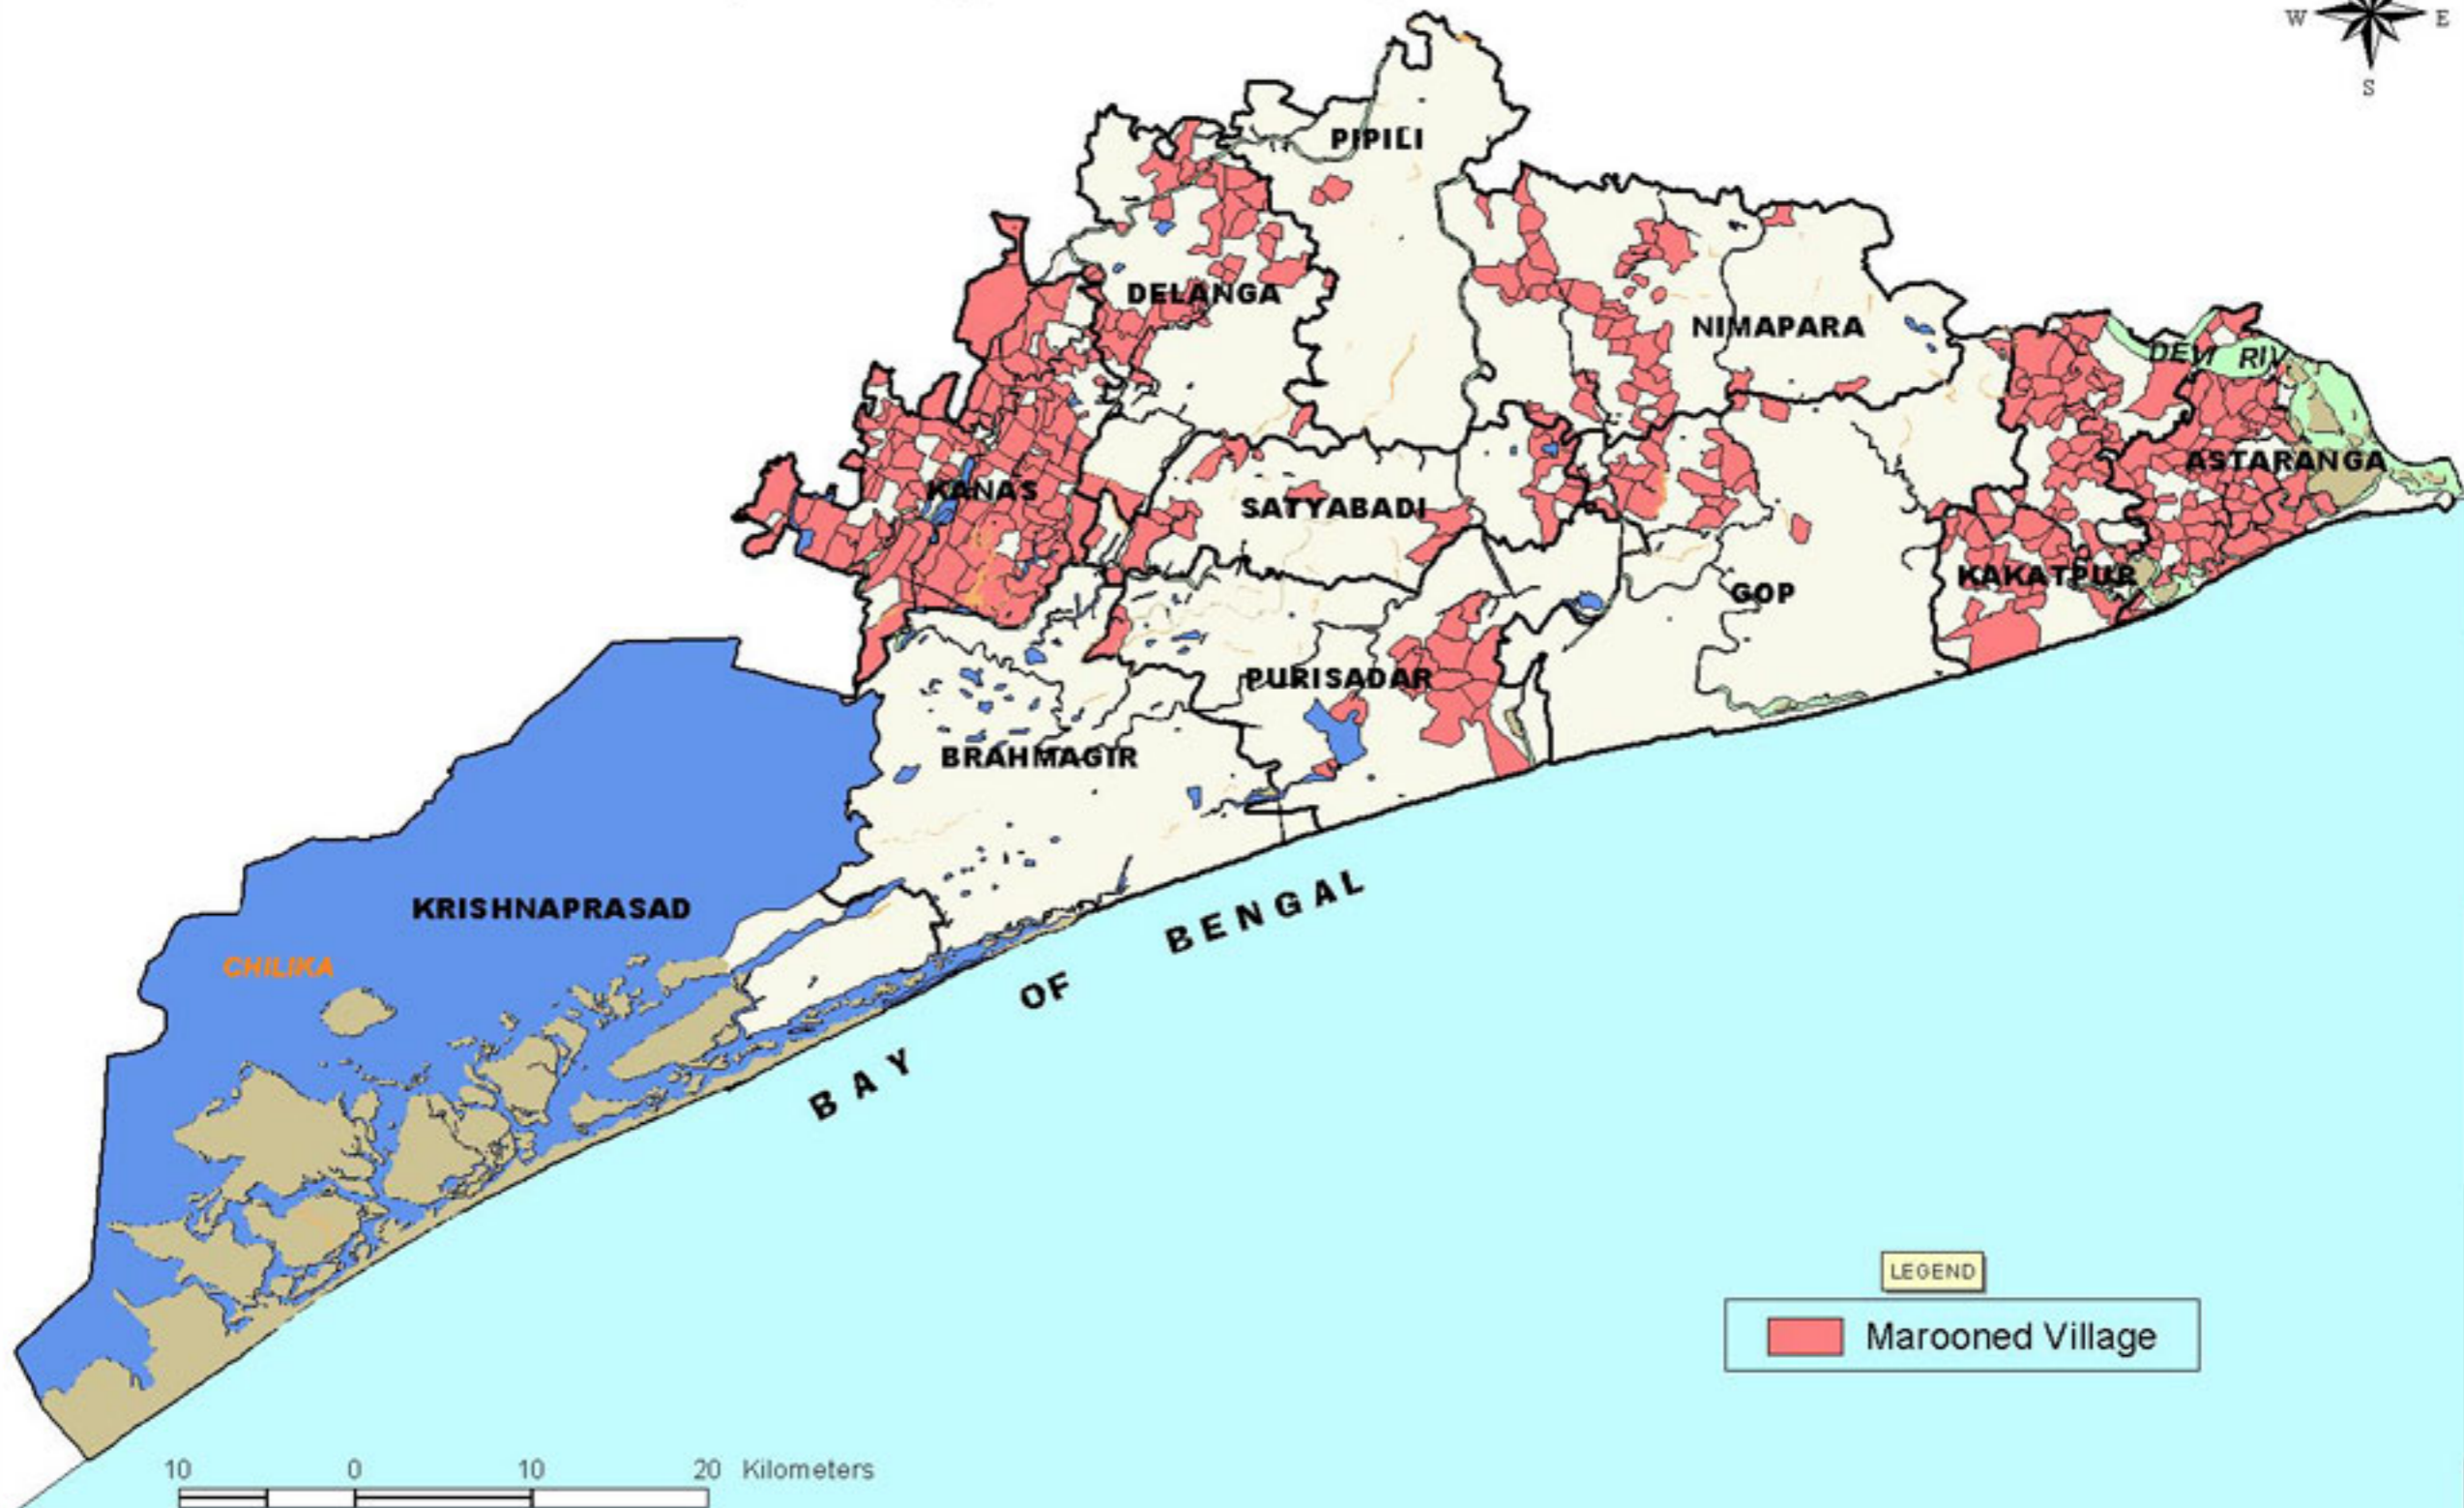

Map showing Marooned Villages in Puri District

Disclaimer : All efforts have been made to make this image accurate. However UNDP do not own any responsibility for the correctness or authenticity of the same.