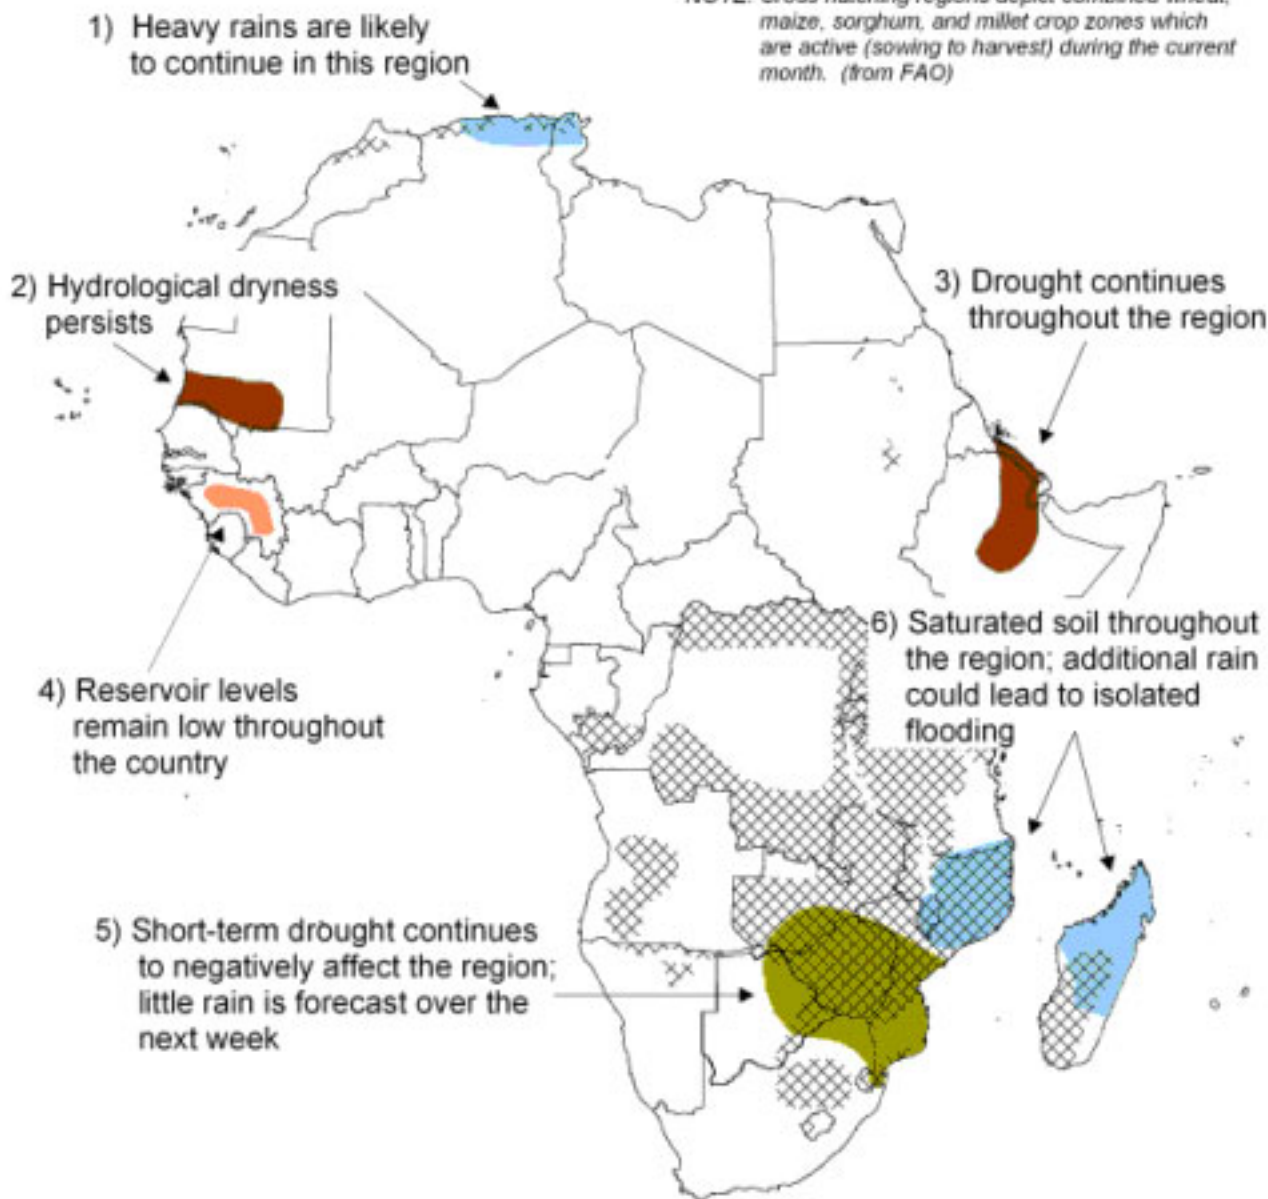

Africa Weather Hazards Assessment

NOTE: Cross hatching regions depict combined wheat, maize, sorghum, and millet crop zones which are active (sowing to harvest) during the current month. (from FAO)

Valid: January 23-29, 2003