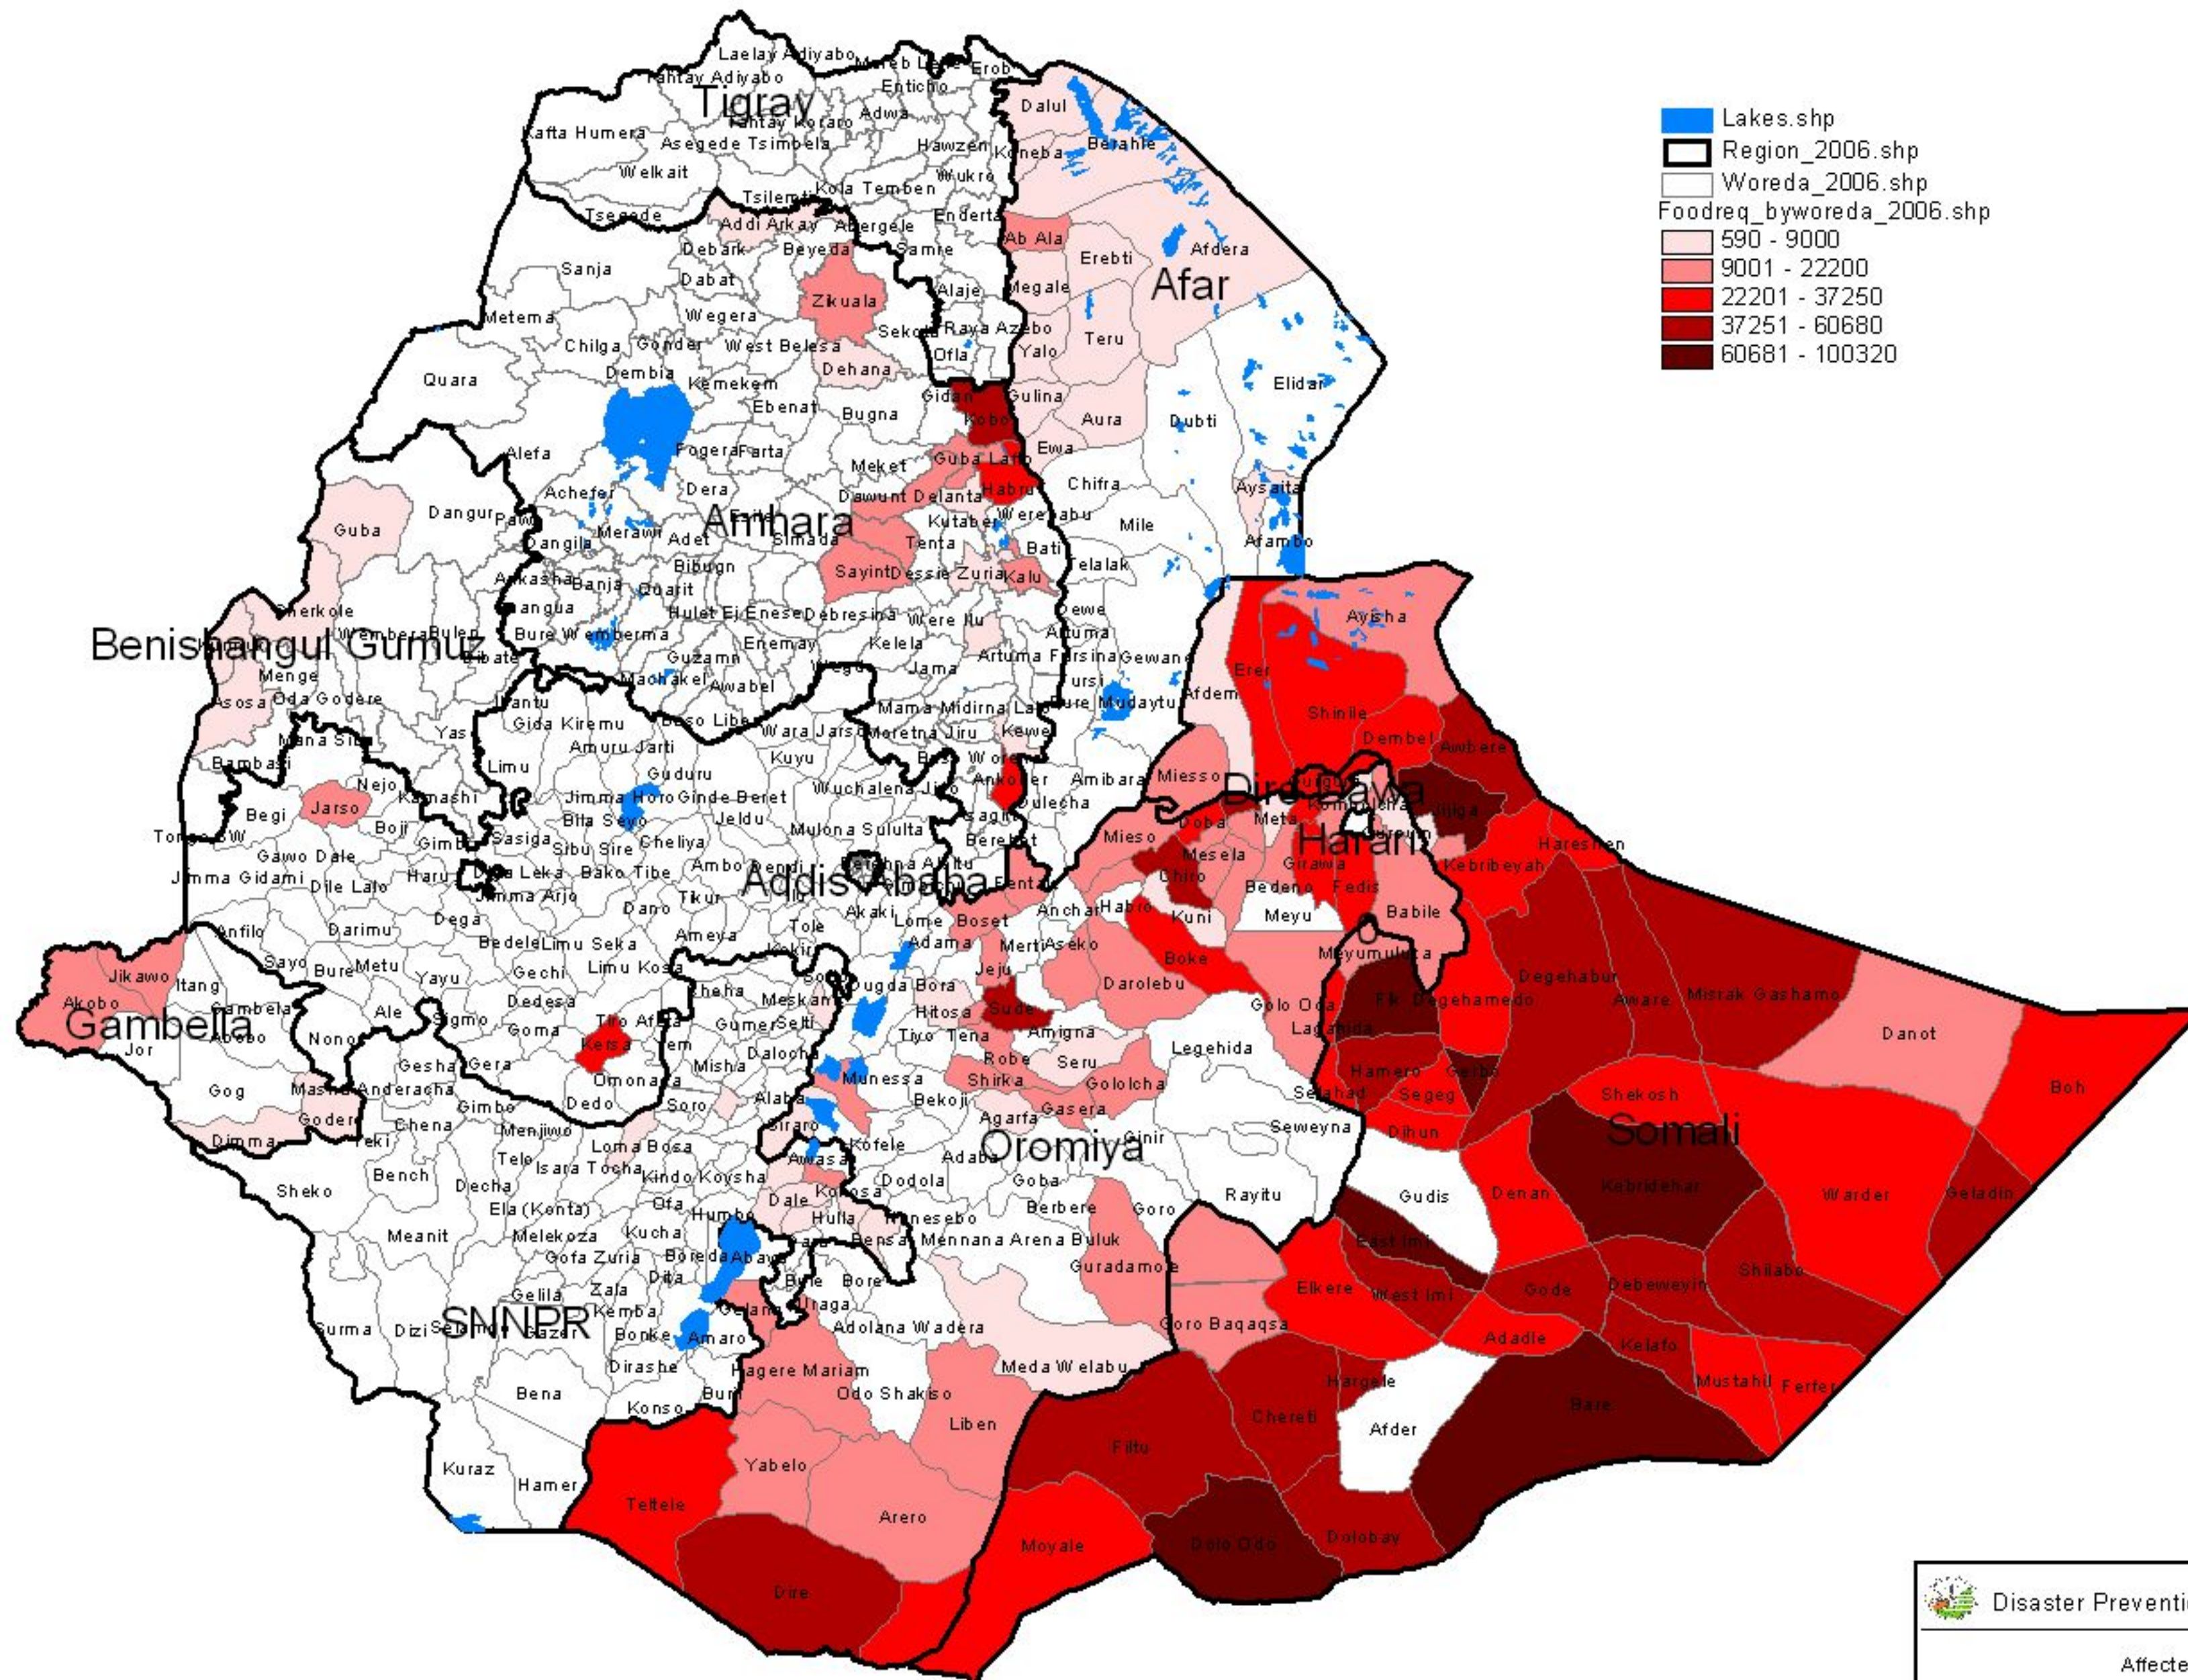

Total Affected Poulation for the Year 2006 by Woreda

- Lakes.shp
- Region_2006.shp
- Woreda_2006.shp
- Foodreq_byworeda_2006.shp
- 590 - 9000
- 9001 - 22200
- 22201 - 37250
- 37251 - 60680
- 60681 - 100320

Disaster Prevention and Preparedness Agency	
Affected Population	
Total Affected Population for the year 2006 by Woreda	
The delineation of national and international boundaries must not be considered authoritative by DPPA.	Map No: DPPA/2006/AffectedPopulation/Map05