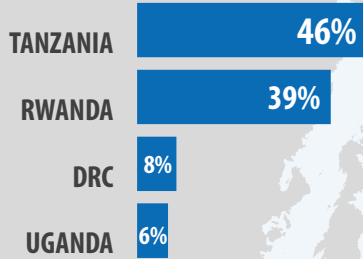

143,658

newly arrived refugees from Burundi
in neighbouring countries

LEGEND

- Capital city
- Refugee camp
- Refugee settlement
- Refugee reception centre/ transit centre
- New arrivals from Burundi
- International boundary