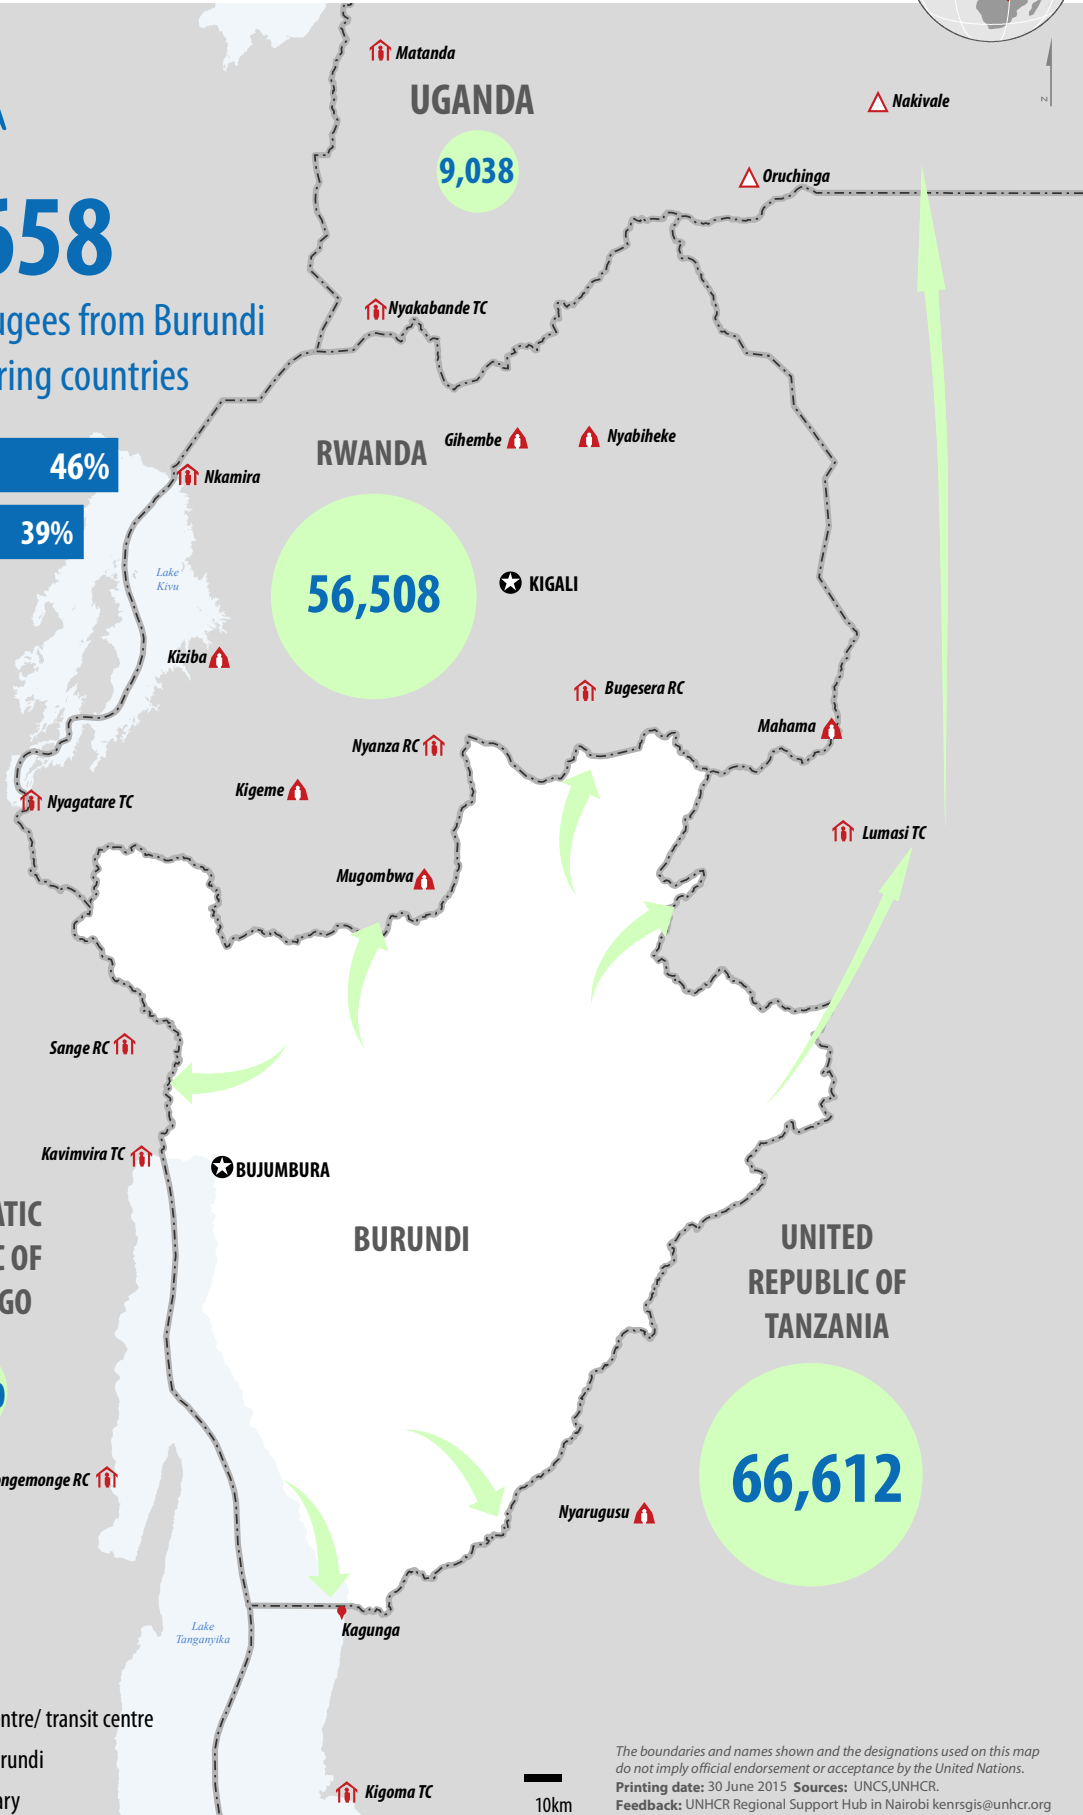

143,658

newly arrived refugees from Burundi
in neighbouring countries

LEGEND

- Capital city
- Refugee camp
- Refugee settlement
- Refugee reception centre/ transit centre
- New arrivals from Burundi
- International boundary