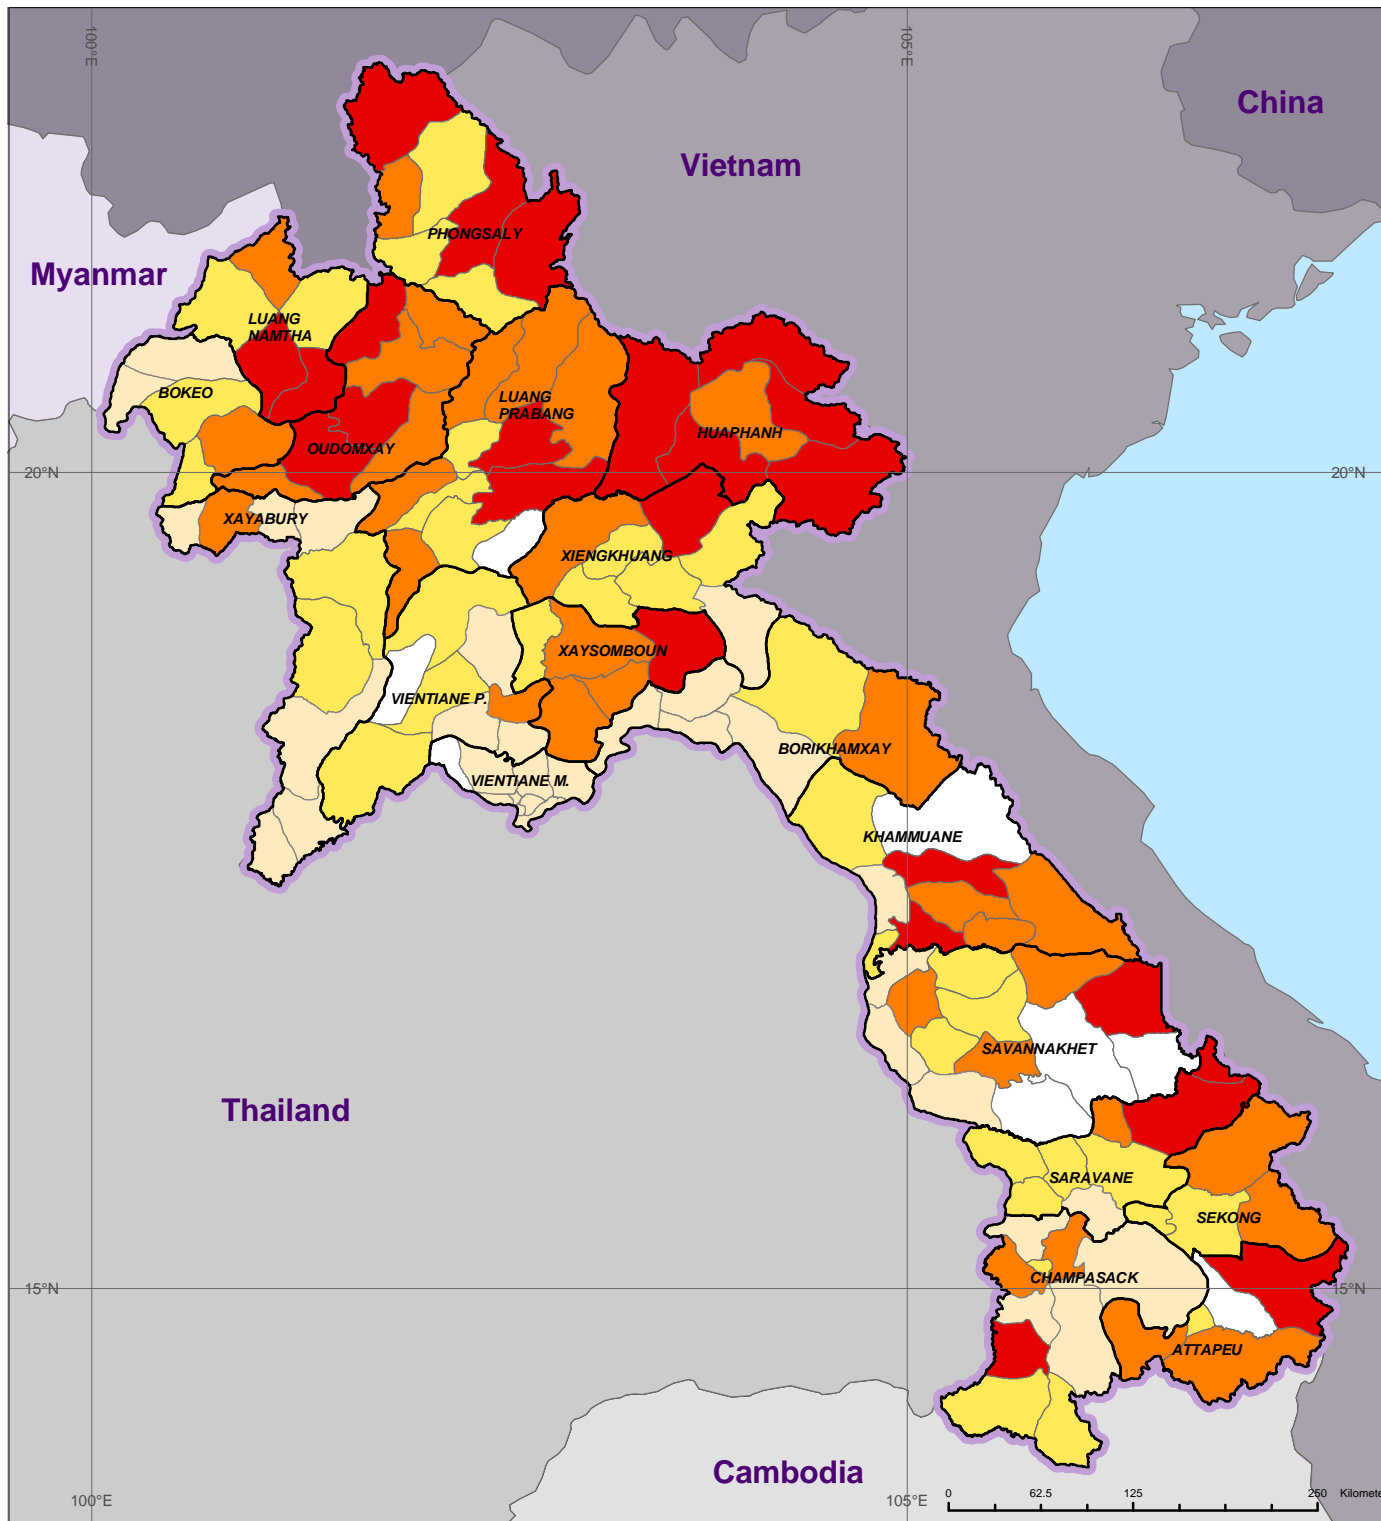

Poverty in Lao PDR 2000

Legend

Poverty ADB-NSC 2000

- 71.01 - 96.20% 'Poor Districts'
- 49.31 - 71.00%
- 25.86 - 49.30%
- 2.40 - 25.85%
- No data

Map Produced by VAM-Unit Lao PDR 2003

Spatial Files from Global Discovery Digital Mapping by Europa Technology LTD 2001, and ESRI World Data 2002. In country files produced by National Geographic Department. Poverty Analysis undertaken by the Asian Development Bank and the Lao National Statistics Center for the Asia and Pacific Forum on Poverty, Manila 2001

Projected Coordinate System
UTM, WGS 84, Zone 48N