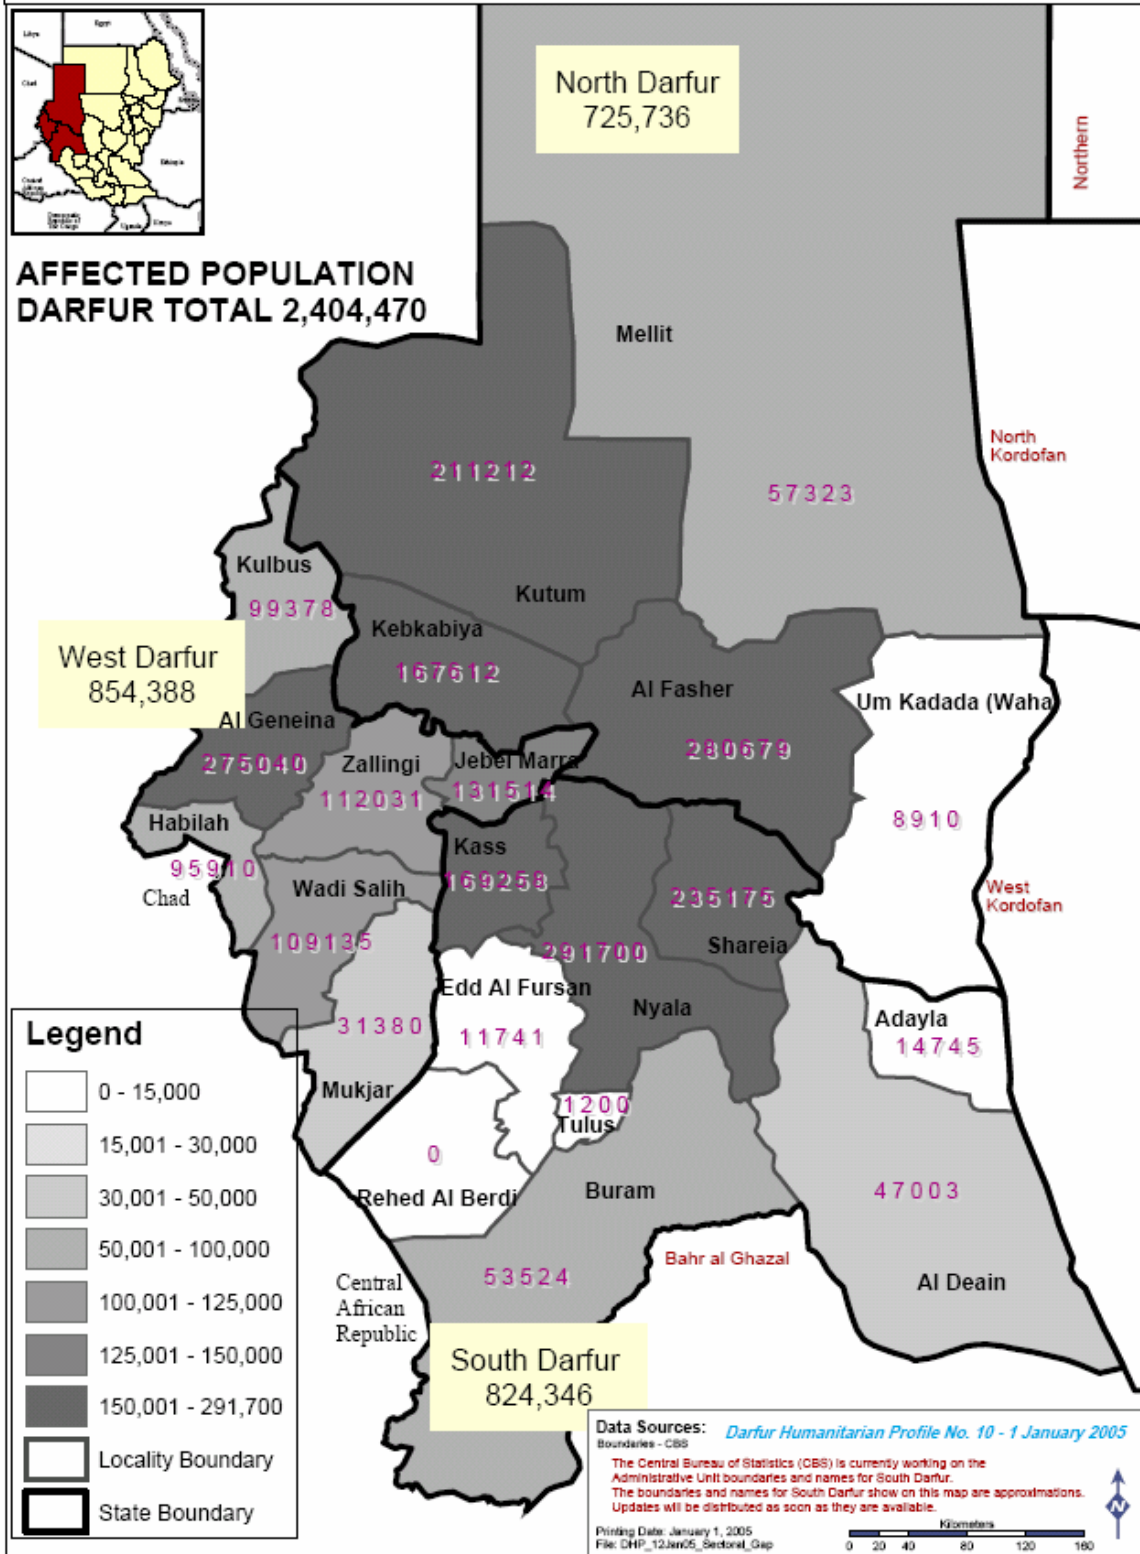

Darfur: Affected Population by Locality

**AFFECTED POPULATION
DARFUR TOTAL 2,404,470**