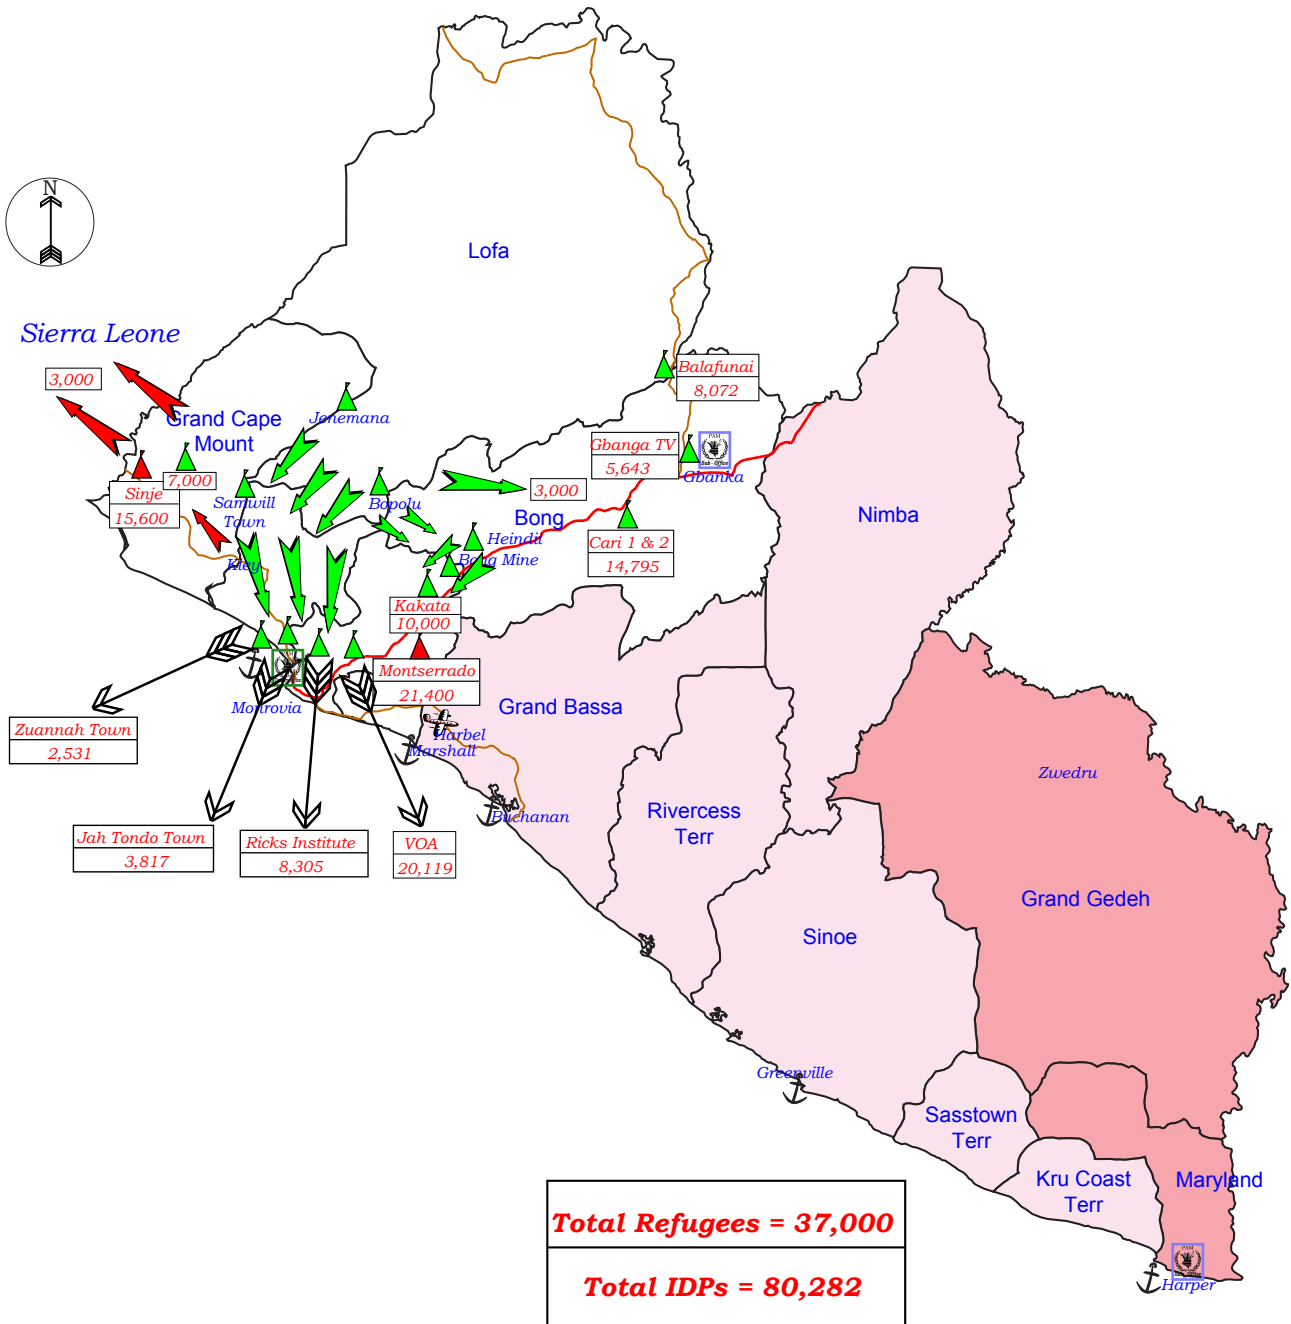

LIBERIA IDPs AND REFUGEES CAMPS

0 50 100 Km

VAM/ODD 21 Février 2002

Country Office

Sub-Office

Refugees Camp and Caseload

IDPs Camp and Caseload

Primary Road

Secondary Road

Airports

Ports

Southward marching direction of IDPs Who abandoned Janema, Bopolu Camps and Samwill Town

Refugees Returned to Sierra Leone