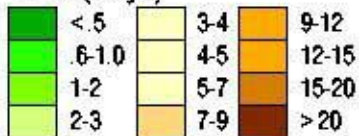

Time (days)

- Basins - Pfaltetter level 2
- Streams - Pfaltetter level 4
- International Borders
- water bodies