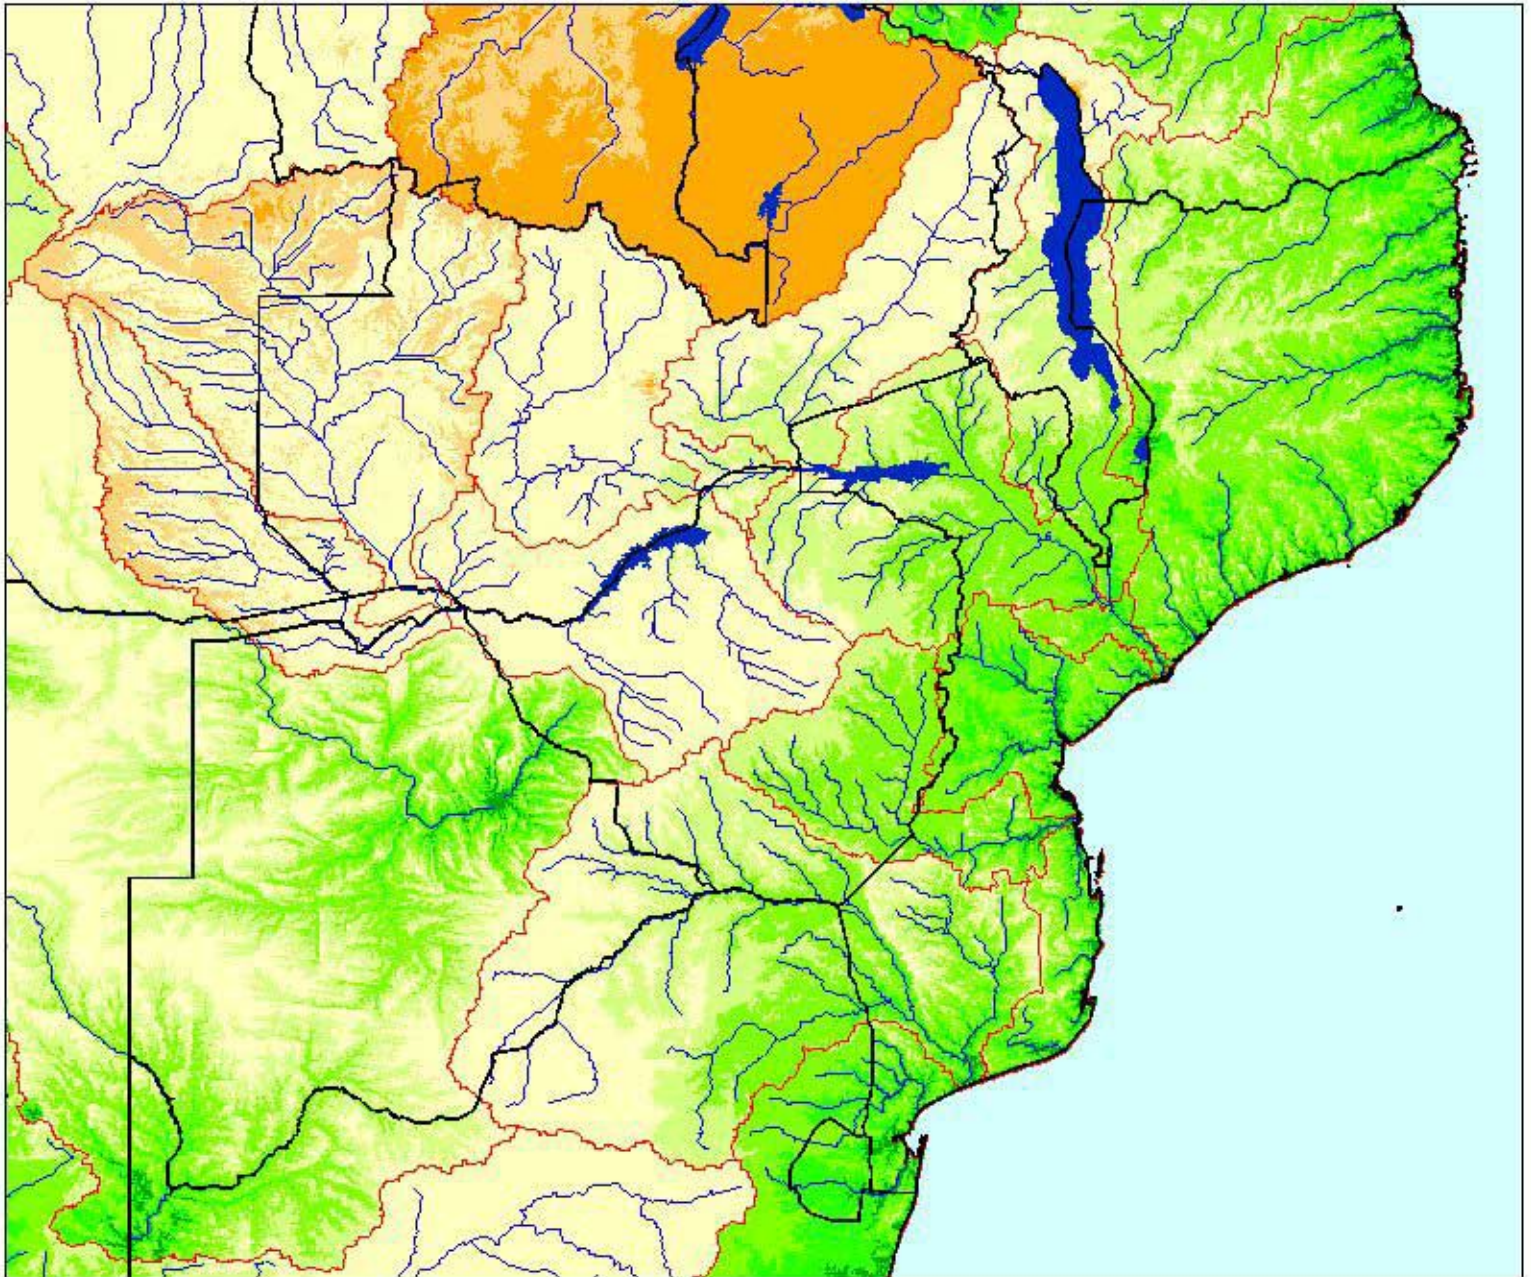

# Southern Africa Region

## Runoff Travel Time

### Zambezi and Limpopo Basins

#### Time (days)

- Basins - Pfaltetter level 2
- Streams - Pfaltetter level 4
- International Borders
- water bodies