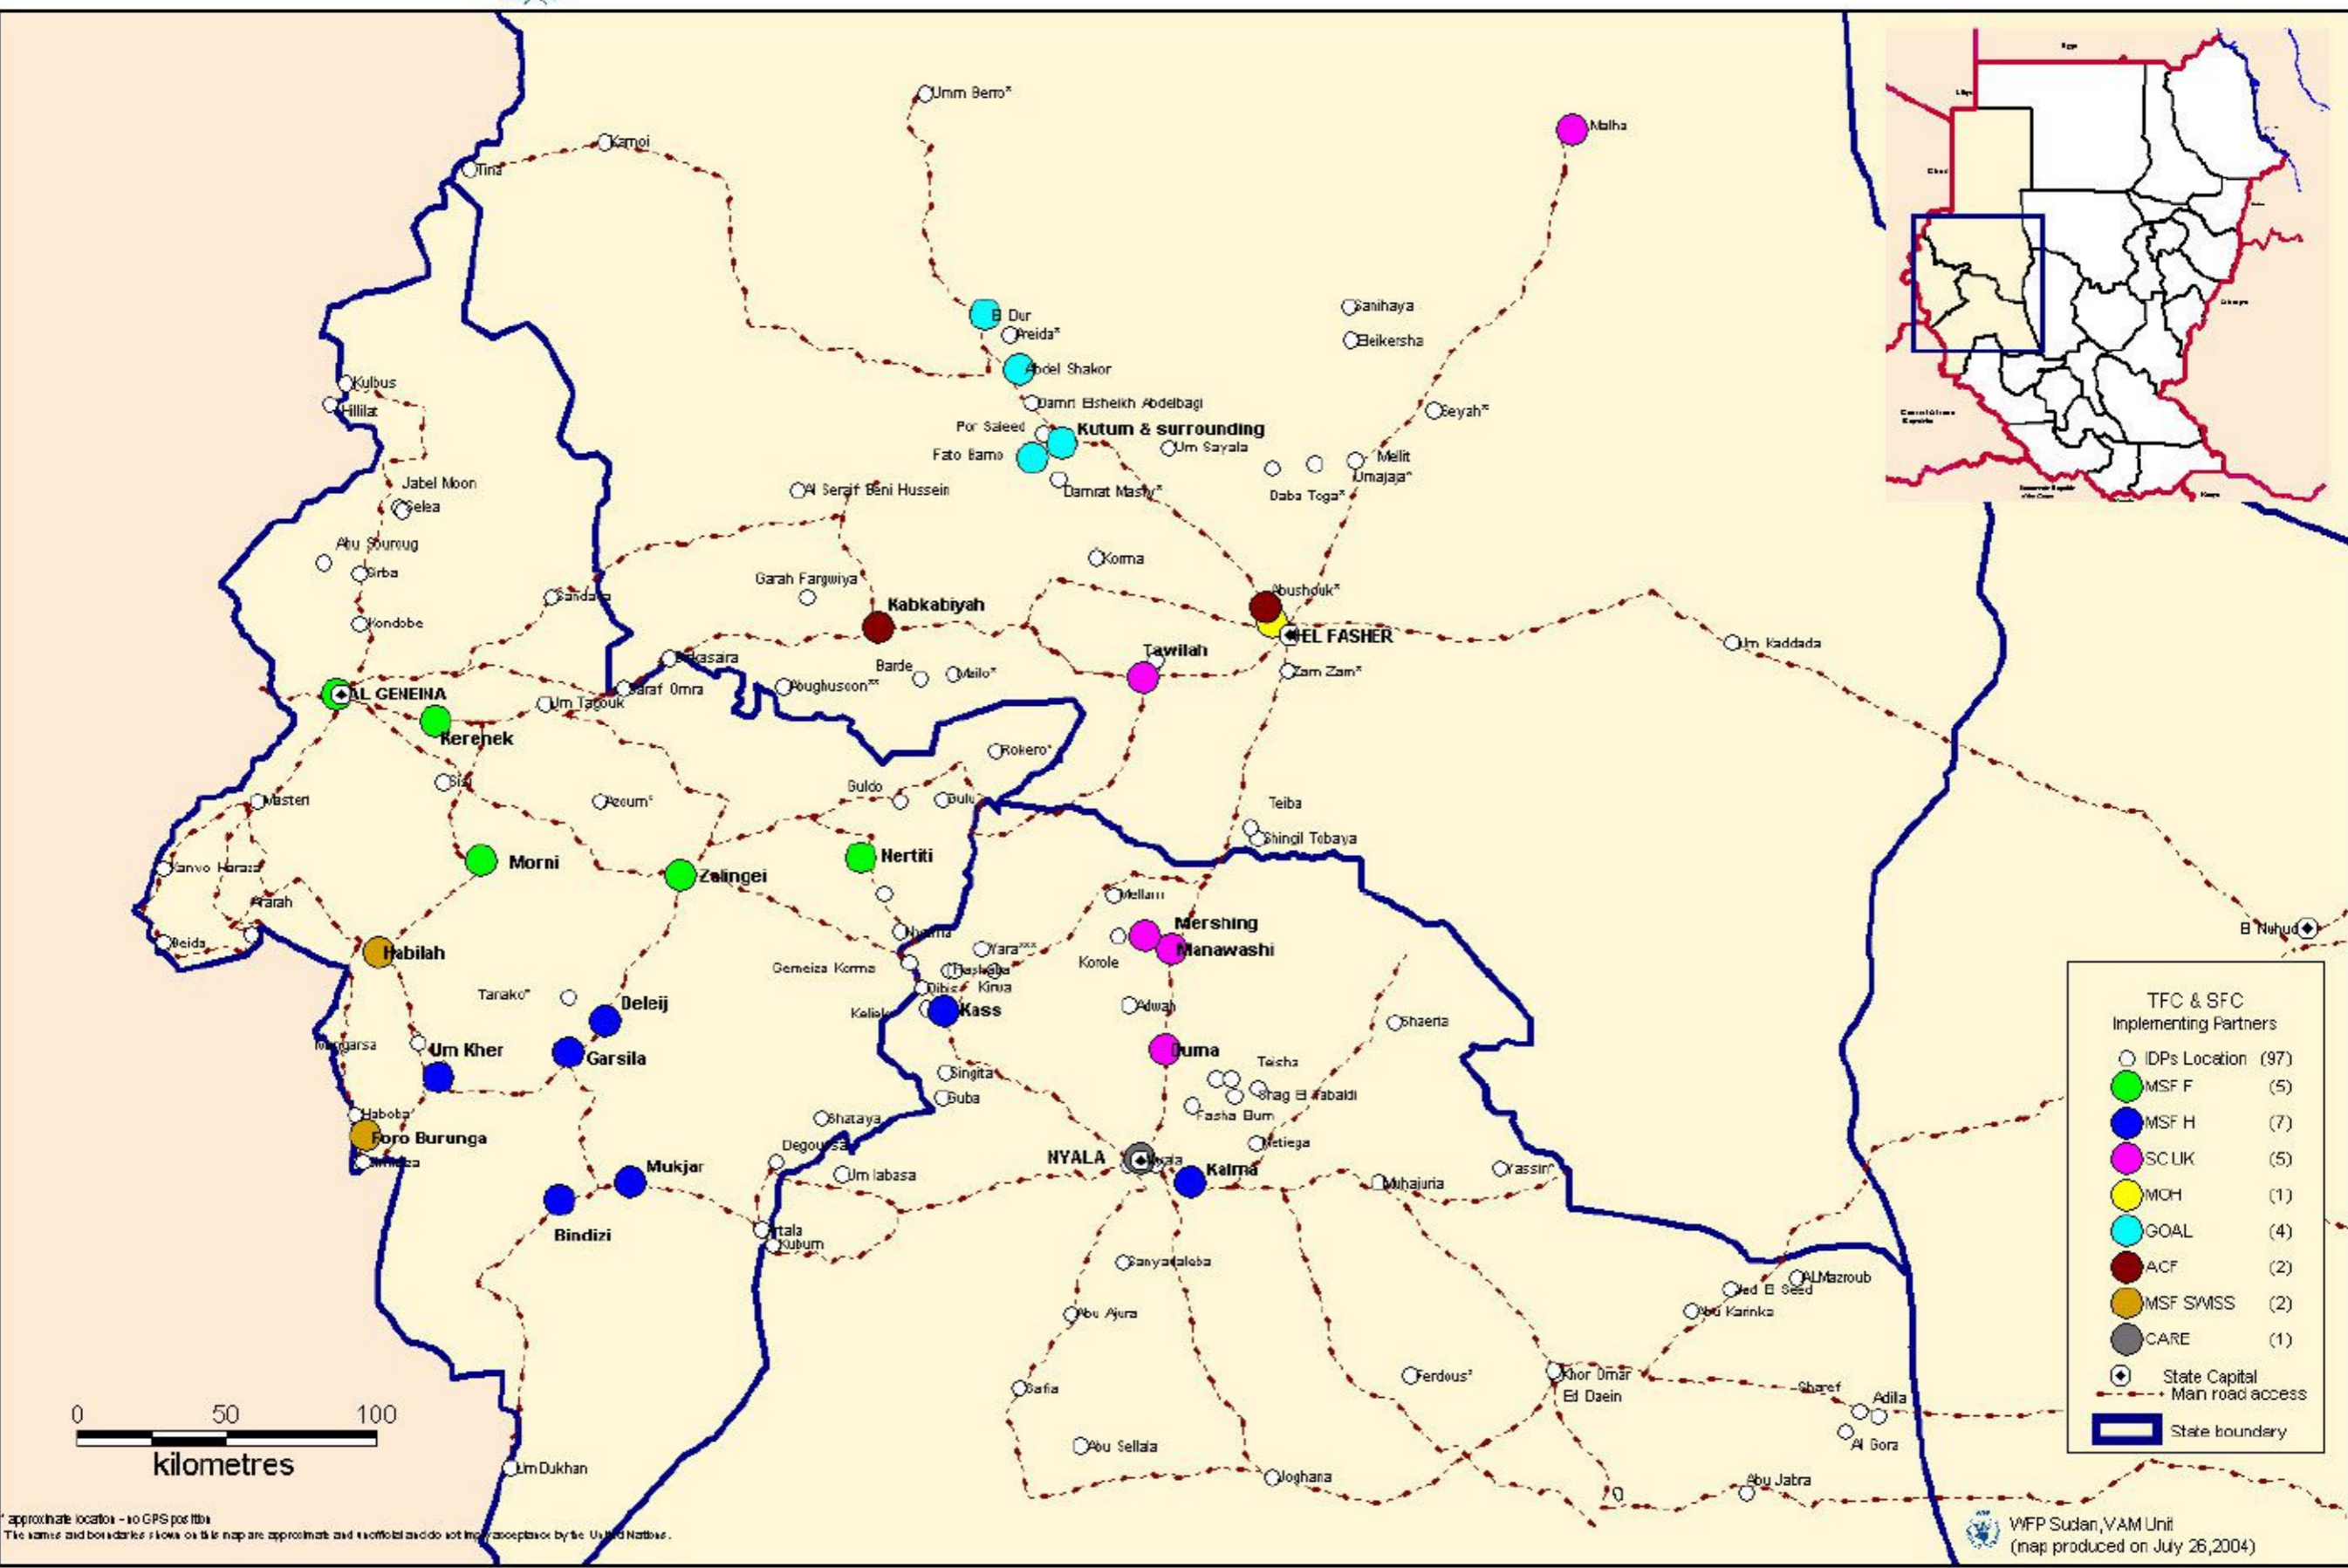

Therapeutic & Supplementary Feeding Centres in Greater Darfur

approximate location - no GPS pos tba
 The names and boundaries shown on this map are approximate and not for legal purposes by the United Nations.