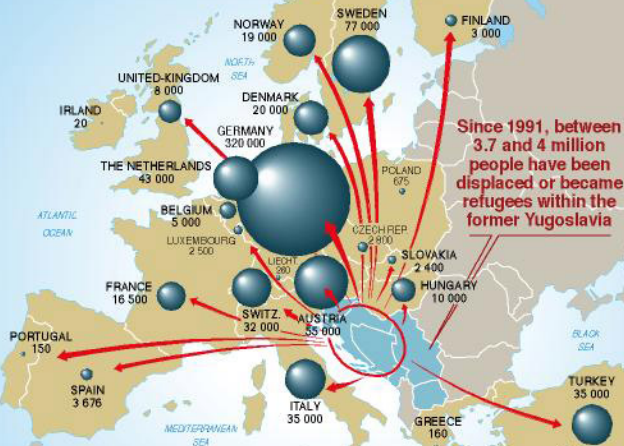

Refugees and displaced people from the former Yugoslavia since 1991

Some 600,000 to 800,000 people emigrated to other European countries while 10,000-15,000 sought asylum in the United States or Australia

Spheres are proportional to the number of asylum seekers.