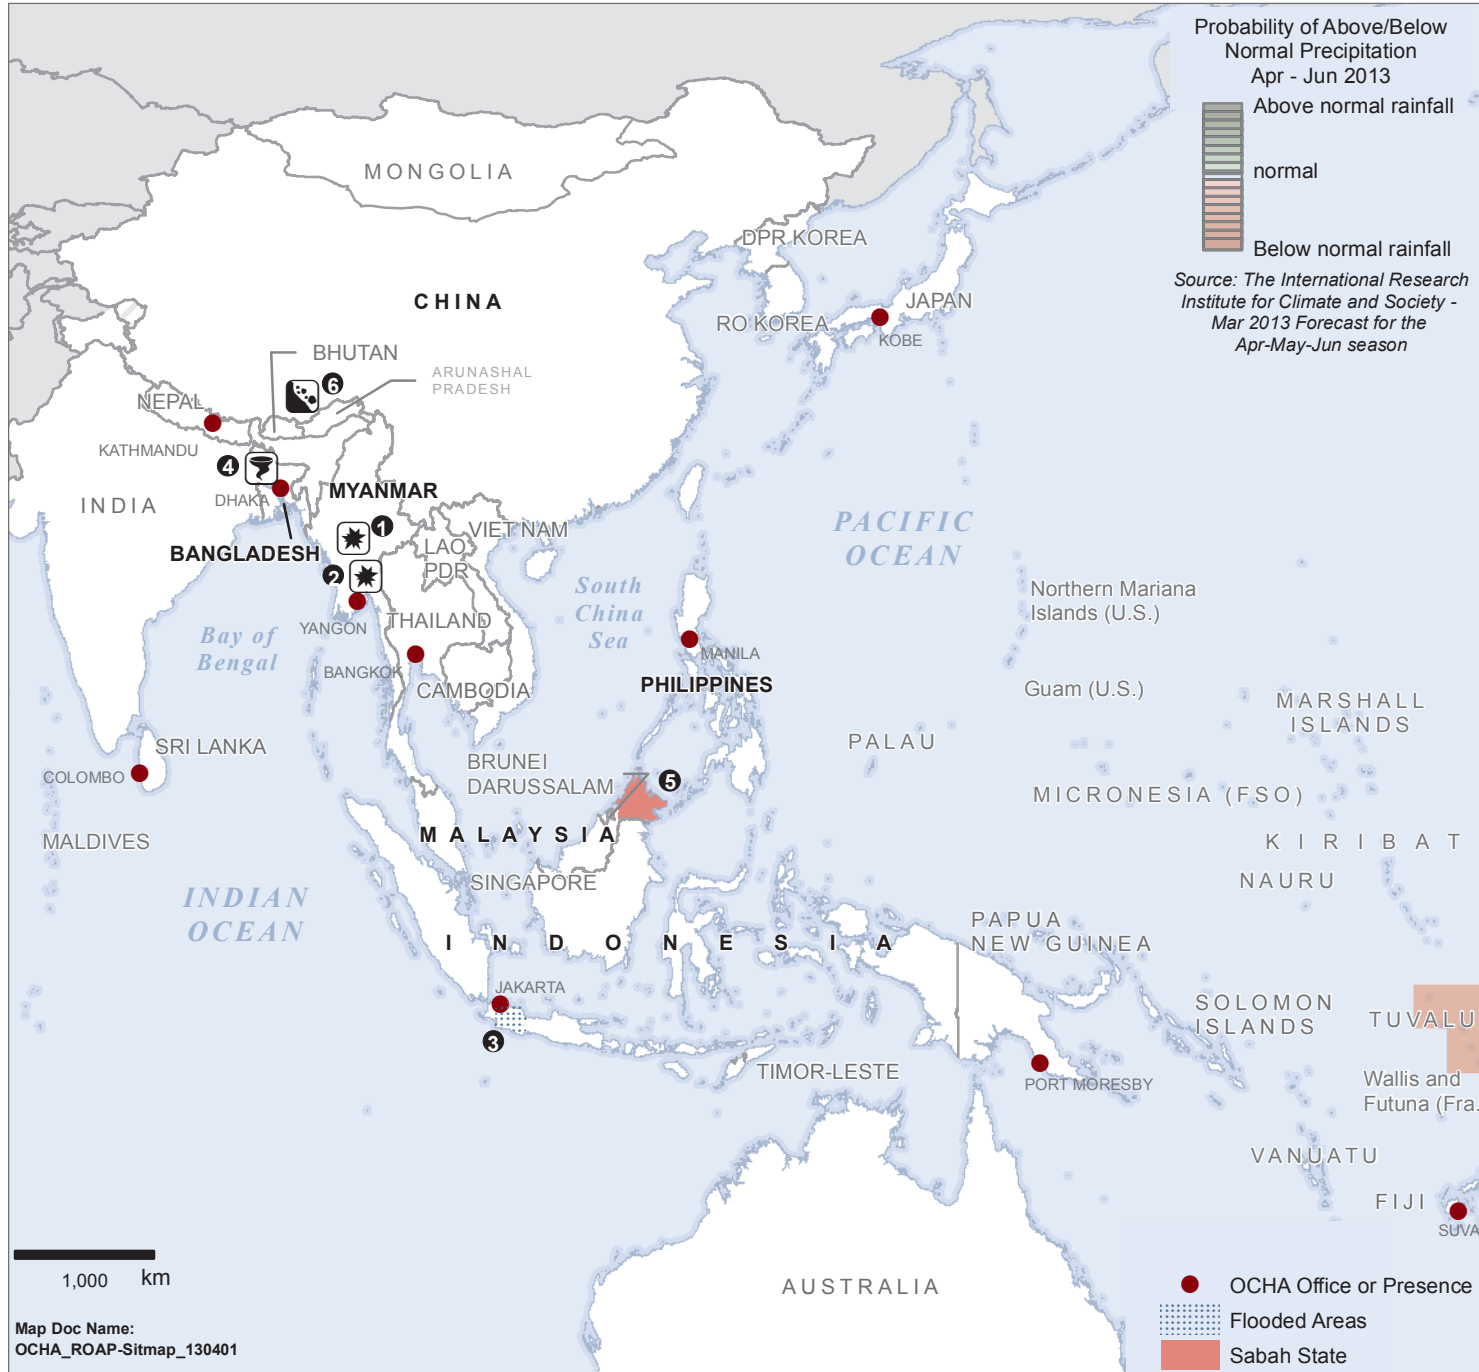

# ASIA-PACIFIC REGION 26 - 1 April, 2013

Natural Disasters and Other Events being monitored by the OCHA Regional Office for the Asia-Pacific

**1. Myanmar** - According to the Gov, clashes on 20 Mar over a local dispute in Meikhtila, Mandalay Region resulted in 40 fatalities and 61 injured. Reports indicate that life in Meikhtila is slowly returning to normal, although the atmosphere is cautious and the state of emergency remains in place for four townships. Nearly 13,000 people were displaced and nearly 1,600 houses destroyed by arson. The Gov estimates a cost of \$7 million to complete a planned resettlement process.  
Source: OCHA

**3. Indonesia** - Heavy rain has caused flooding and landslides in Bandung, West Java, displacing nearly 6,500 families. A landslide on The Government has set up public kitchens, command and health posts. On 25 Mar a landslide killed 13 with 3 others still missing.  
Source: AHA, BNPB, BPBD, OCHA

**4. Bangladesh** - A tornado hit the northern district of Naogan on 30 Mar, leaving 3 people dead, around 30 injured, 120 houses badly damaged, and 600 people homeless across 50 villages. Damage to crops and missing livestock are also reported. Bangladesh's Department of Disaster Management is assisting and no external support is requested. Tornadoes are common during the country's two cyclone season (April - May and September to November).  
Source: OCHA

**6. China** - A massive landslide has buried a copper mine in Maizhokunggar county in the Tibetan Autonomous Region. 17 bodies have been recovered and 66 are still missing.  
Source: Media

**Precipitation Forecast** - The latest forecast predicts average levels of precipitation around the region. There is a chance of below average rainfall in Tuvalu and Tokelau  
Source: IRI