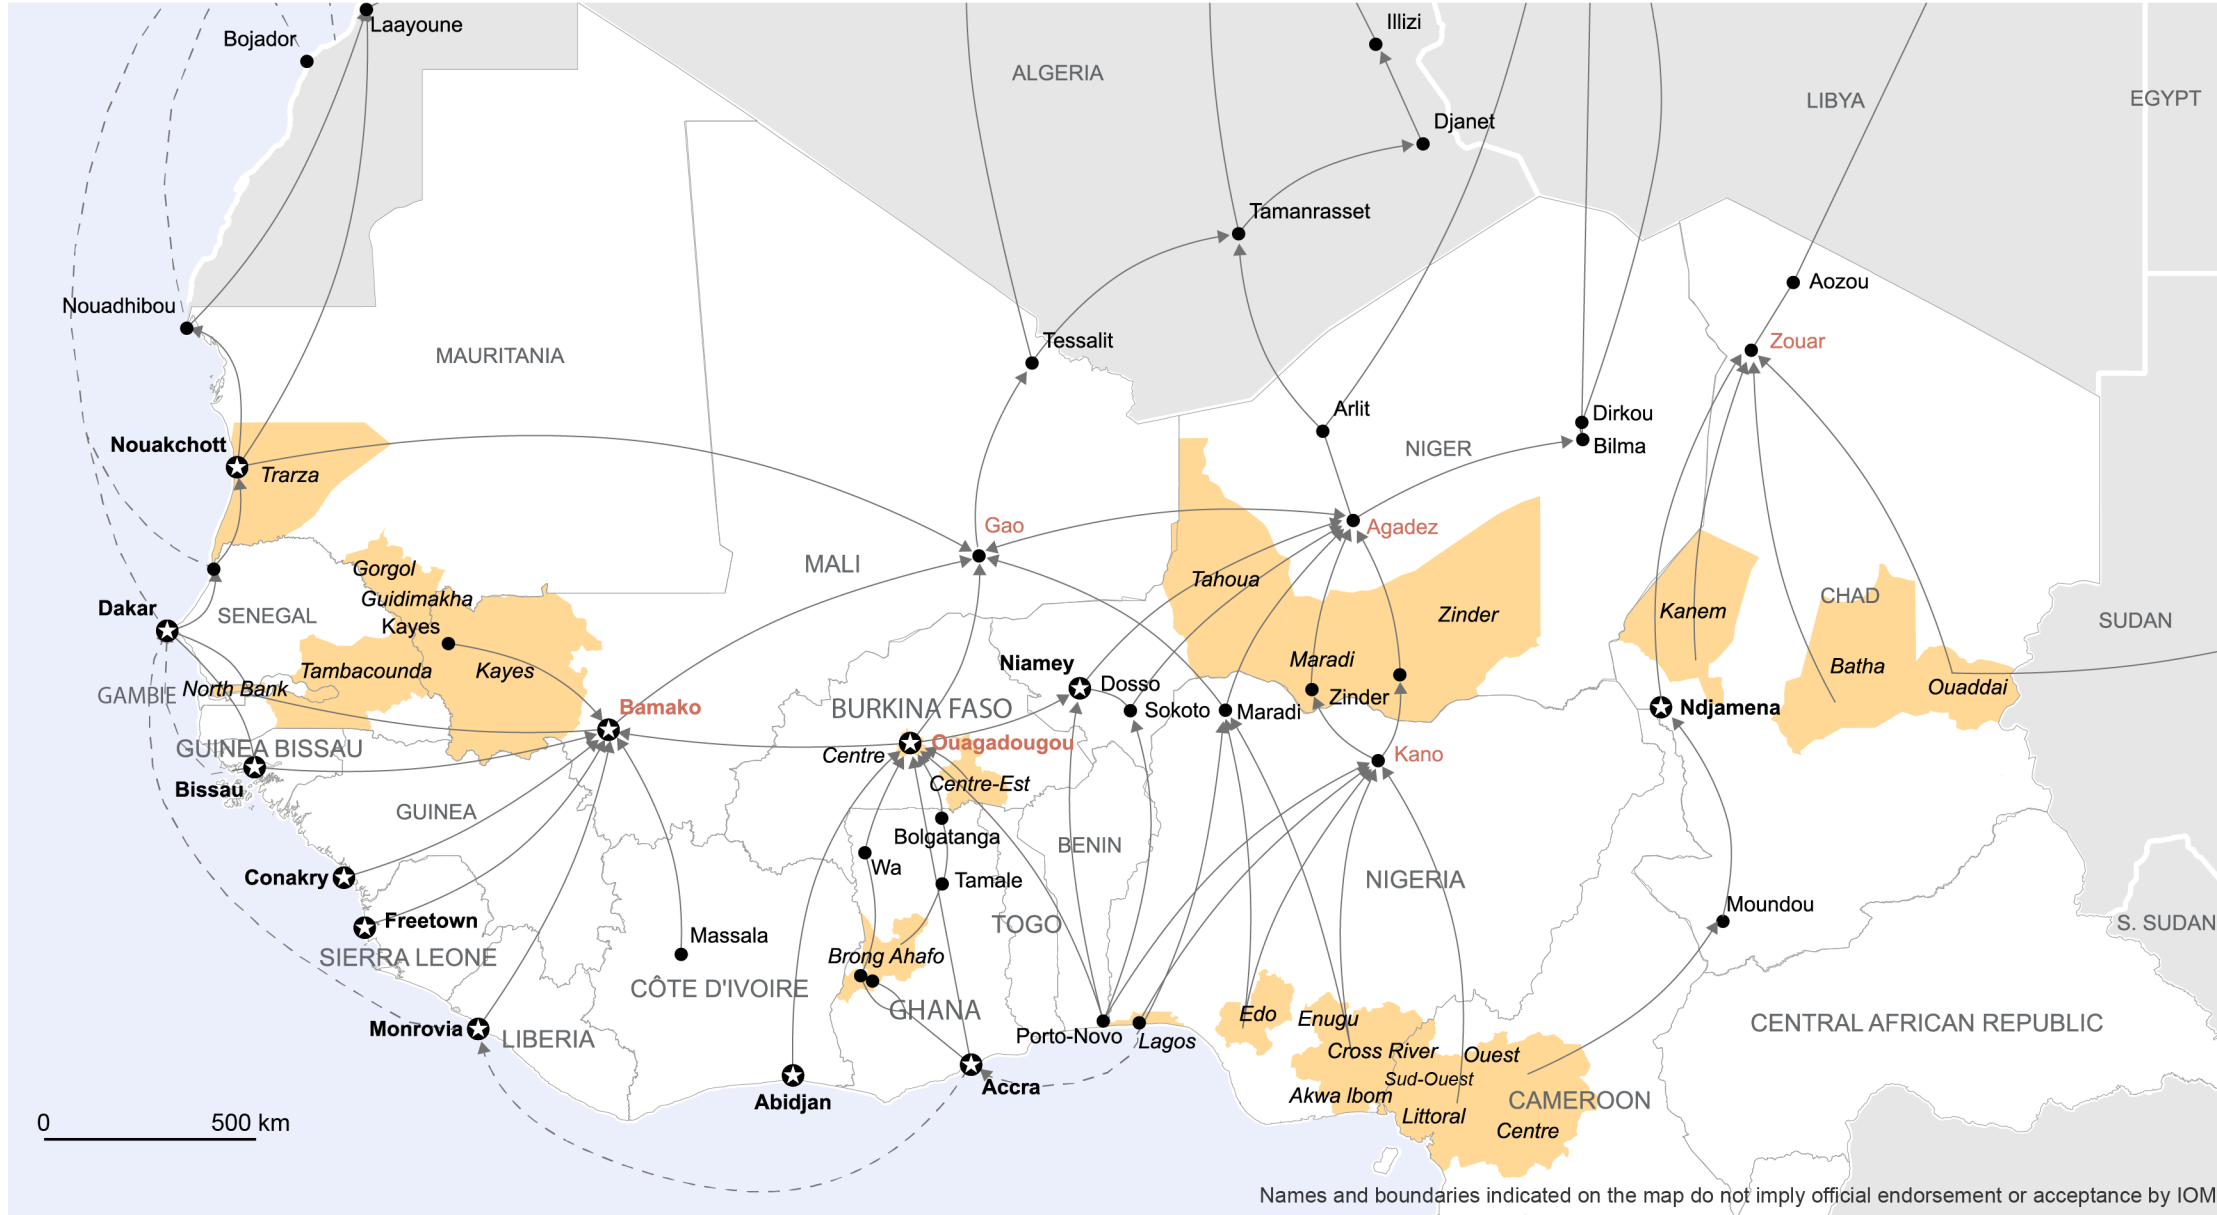

# West and Central Africa

## Areas of High Emigration and Migratory Corridors

IOM International Organization for Migration

Names and boundaries indicated on the map do not imply official endorsement or acceptance by IOM

**Area of High Emigration**  
Localised at Administrative level 1

**Migratory Corridors:**

- > by land
- - -> by sea

**Ouagadougou** Transit city

- ★ Capital
- City

Date: 22 Oct 2015

Contact: rodakar@iom.int

Sources: International Organization for Migration (IOM)