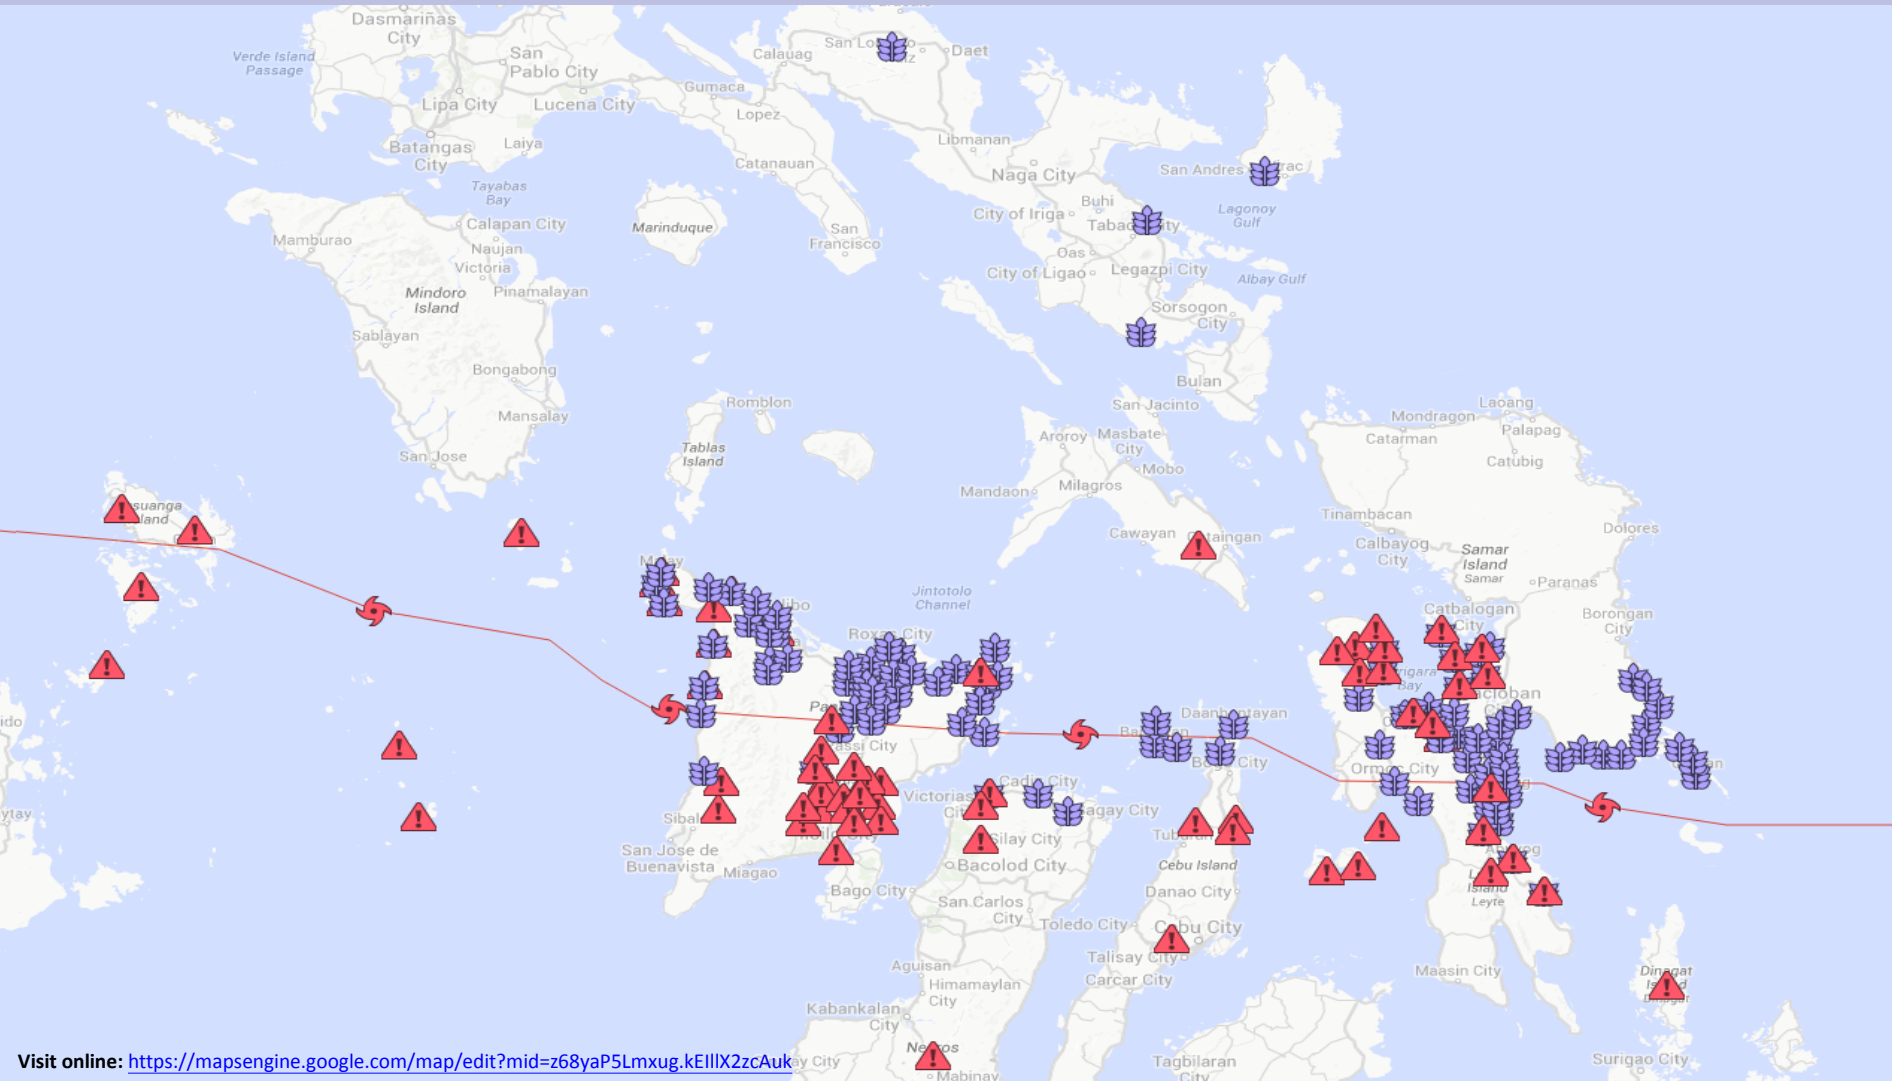

Food Security and Agriculture Cluster – Info Map

Typhoon Yolanda - Philippines

Agriculture activities registered in 4Ws and OPS – 21 December 2013

Visit online: <https://mapsengine.google.com/map/edit?mid=z68yaP5Lmxug.kEIIIX2zcAuk>

FOOD SECURITY CLUSTER
Strengthening Humanitarian Response

Priority Municipalities where there are no completed or on-going activities

Typhoon Path

Agriculture Activities: 4W and OPS planned in Dec and Jan 2014