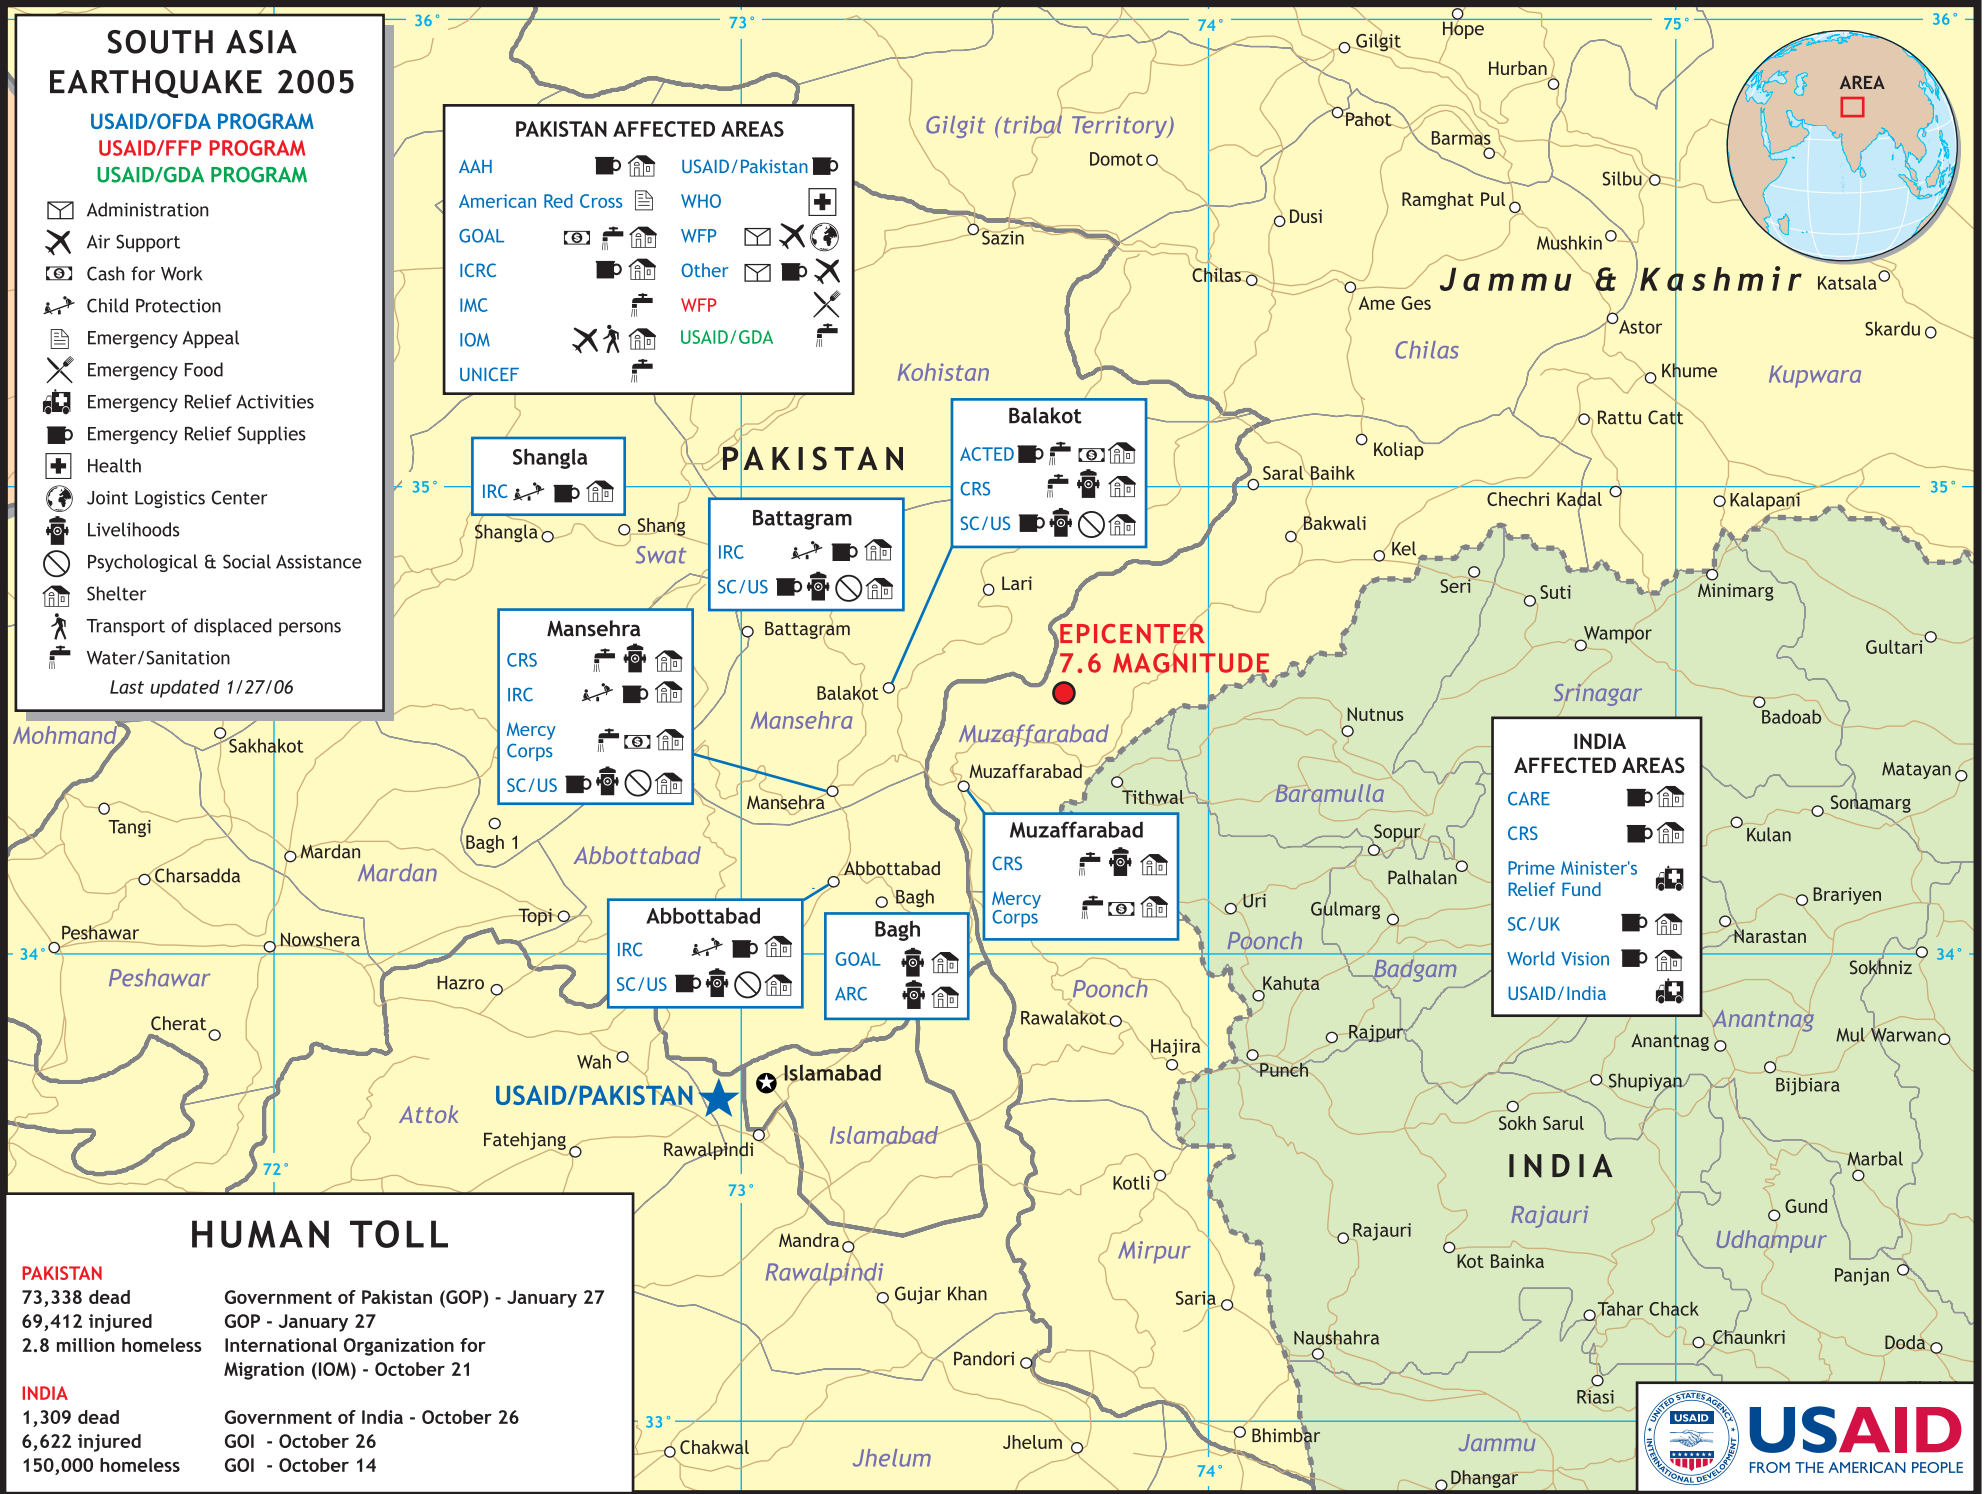

SOUTH ASIA EARTHQUAKE 2005

USAID/OFDA PROGRAM
 USAID/FFP PROGRAM
 USAID/GDA PROGRAM

- Administration
- Air Support
- Cash for Work
- Child Protection
- Emergency Appeal
- Emergency Food
- Emergency Relief Activities
- Emergency Relief Supplies
- Health
- Joint Logistics Center
- Livelihoods
- Psychological & Social Assistance
- Shelter
- Transport of displaced persons
- Water/Sanitation

Last updated 1/27/06

PAKISTAN AFFECTED AREAS

AAH		USAID/Pakistan	
American Red Cross		WHO	
GOAL		WFP	
ICRC		Other	
IMC		WFP	
IOM		USAID/GDA	
UNICEF			

Shangla

IRC

Battagram

IRC

Mansehra

CRS
 IRC
 Mercy Corps
 SC/US

Abbottabad

IRC
 SC/US

Bagh

GOAL
 ARC

Muzaffarabad

CRS
 Mercy Corps

Balakot

ACTED
 CRS
 SC/US

INDIA AFFECTED AREAS

CARE
 CRS
 Prime Minister's Relief Fund
 SC/UK
 World Vision
 USAID/India

HUMAN TOLL

PAKISTAN	
73,338 dead	Government of Pakistan (GOP) - January 27
69,412 injured	GOP - January 27
2.8 million homeless	International Organization for Migration (IOM) - October 21
INDIA	
1,309 dead	Government of India - October 26
6,622 injured	GOI - October 26
150,000 homeless	GOI - October 14