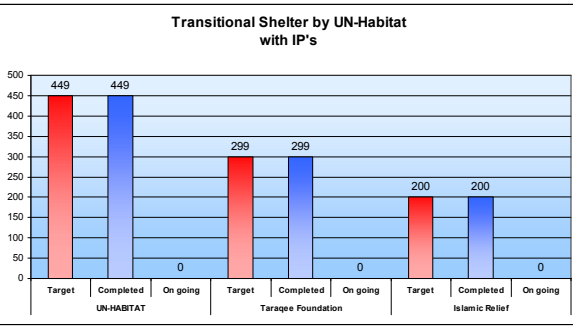

# Overview Map of Earthquake Affected Area (2008)

Organization	Malik Payo Khan	Abdul Ali	Churmuli	Sarri	Ragha	Ziarat	Ghundi	Kuba	Shahra	Haspat al	Raisani	Spezandi	Lail Guth	Rahimud Din	Spin Skar	Spera Ragha	Zargal Sharki	Zargal Gharbi	Woch Ghoski	Rub Hall	Hospital 2	Telari	Tawar Zar	Pesh	Hala Gund	Total
UN-HABITAT	Target: 10	22	25	70	50	2		56				85	7	13	0					100	6	3				449
UN-HABITAT	Completed: 10	22	25	70	50	2		56				85	7	13	0					100	6	3				449
UN-HABITAT	On going: 0	0	0	0	0	0		0				0	0	0	0					0	0	0				0
Taraqee Foundation	Target: 0						124	38	99							6	4	28								299
Taraqee Foundation	Completed: 0						124	38	99							6	4	28								299
Taraqee Foundation	On going: 0						0	0	0							0	0	0								0
Islamic Relief	Target: 0										152											19	19	3	7	200
Islamic Relief	Completed: 0										152											19	19	3	7	200
Islamic Relief	On going: 0										0										0	0	0	0	0	0