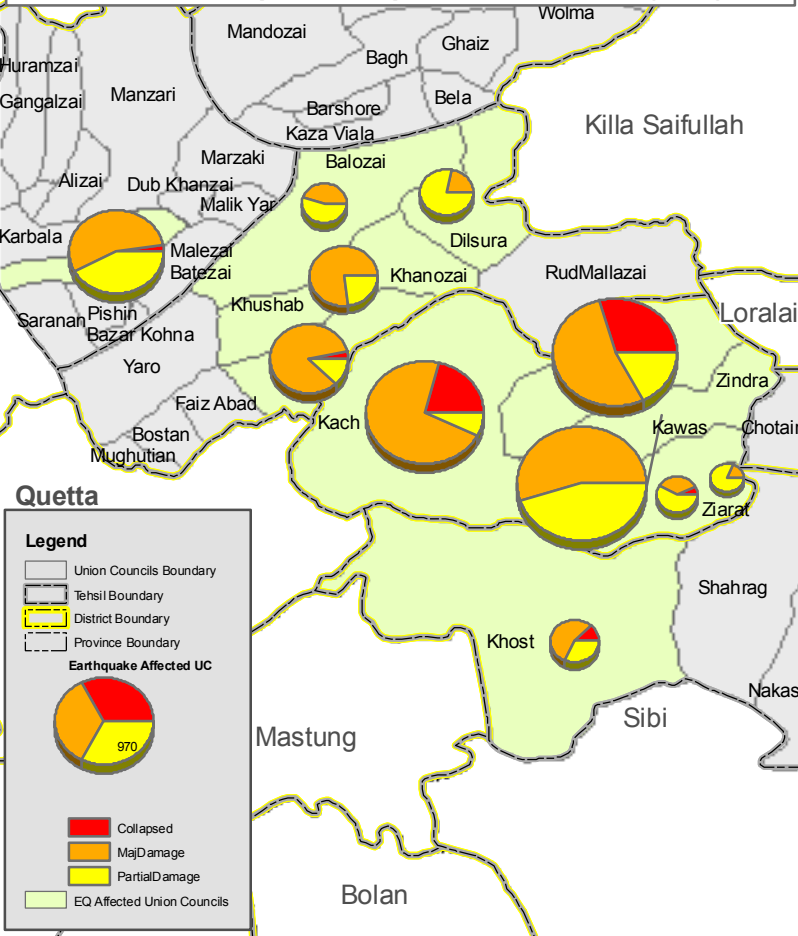

# Overview Map of Earthquake Affected Area (2008)

Organization	Malik Payo Khan	Abdul Ali	Churmuli	Sarri	Ragha	Ziarat	Ghundi	Kuba	Shahra	Haspat al	Raisani	Spezandi	Lail Guth	Rahimud Din	Spin Skar	Spera Ragha	Zargal Sharki	Zargal Gharbi	Woch Ghoski	Rub Hall	Hospital 2	Telari	Tawar Zar	Pesh	Hala Gund	Total
UN-HABITAT	Target: 10	22	25	70	50	2		56				85	7	13	0					100	6	3				449
UN-HABITAT	Completed: 10	22	25	70	50	2		56				85	7	13	0					100	6	3				449
UN-HABITAT	On going: 0	0	0	0	0	0		0				0	0	0	0					0	0	0				0
Taraqee Foundation	Target: 0						124	38	99							6	4	28								299
Taraqee Foundation	Completed: 0						124	38	99							6	4	28								299
Taraqee Foundation	On going: 0						0	0	0							0	0	0								0
Islamic Relief	Target: 0										152											19	19	3	7	200
Islamic Relief	Completed: 0										152											19	19	3	7	200
Islamic Relief	On going: 0										0										0	0	0	0	0	0

MAP NUMBER: PK-UNH-Baluchistan\_Shelter\_A3

## Transitional Shelter Map by Organization

### UN-HABITAT SHELTER STATUS

The boundaries and names shown and the designations used on this map donot imply official endorsement or acceptance by the United Nations.

Projection: Geographic Data Source: UNHabitat, UNORC, Datum: WGS84 PDMA, Govt.