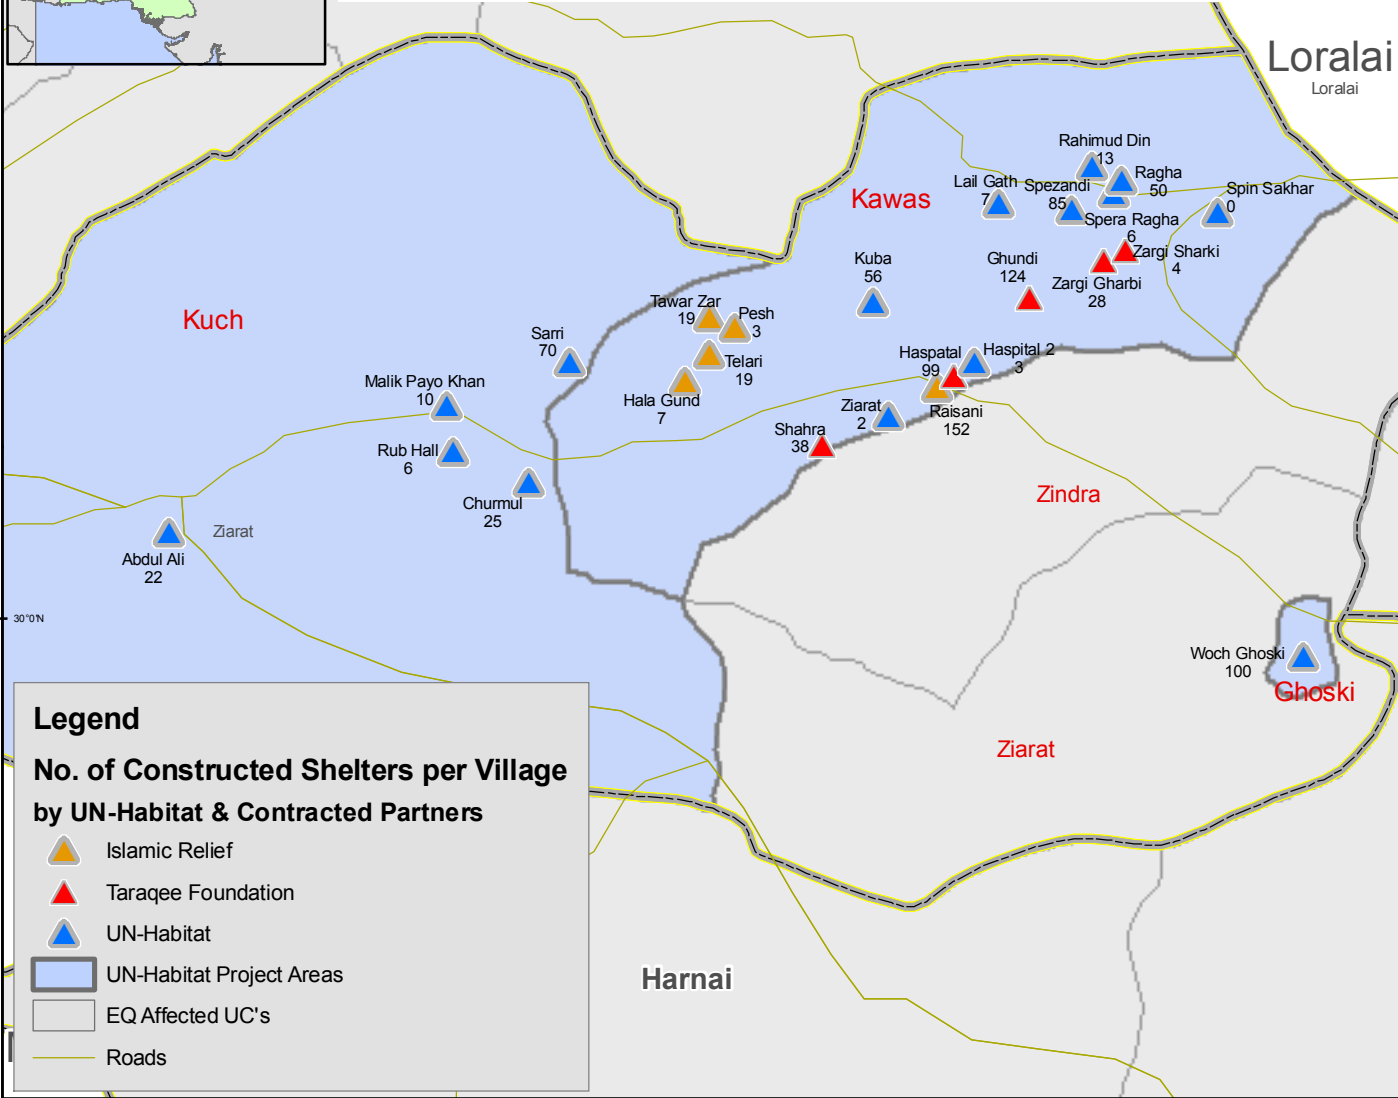

# Overview Map of Earthquake Affected Area (2008)

Organization	Malik Payo Khan	Abdul Ali	Churmuli	Sarri	Ragha	Ziarat	Ghundi	Kuba	Shahra	Haspat al	Raisani	Spezandi	Lail Guth	Rahimud Din	Spin Skar	Spera Ragha	Zargal Sharki	Zargal Gharbi	Woch Ghoski	Rub Hall	Hospital 2	Telari	Tawar Zar	Pesh	Hala Gund	Total
UN-HABITAT	Target: 10	22	25	70	50	2		56				85	7	13	0					100	6	3				449
UN-HABITAT	Completed: 10	22	25	70	50	2		56				85	7	13	0					100	6	3				449
UN-HABITAT	On going: 0	0	0	0	0	0		0				0	0	0	0					0	0	0				0
Taraqee Foundation	Target: 0						124	38	99							6	4	28								299
Taraqee Foundation	Completed: 0						124	38	99							6	4	28								299
Taraqee Foundation	On going: 0						0	0	0							0	0	0								0
Islamic Relief	Target: 0										152											19	19	3	7	200
Islamic Relief	Completed: 0										152											19	19	3	7	200
Islamic Relief	On going: 0										0										0	0	0	0	0	0

MAP NUMBER: PK-UNH-Baluchistan\_Shelter\_A3

## Transitional Shelter Map by Organization