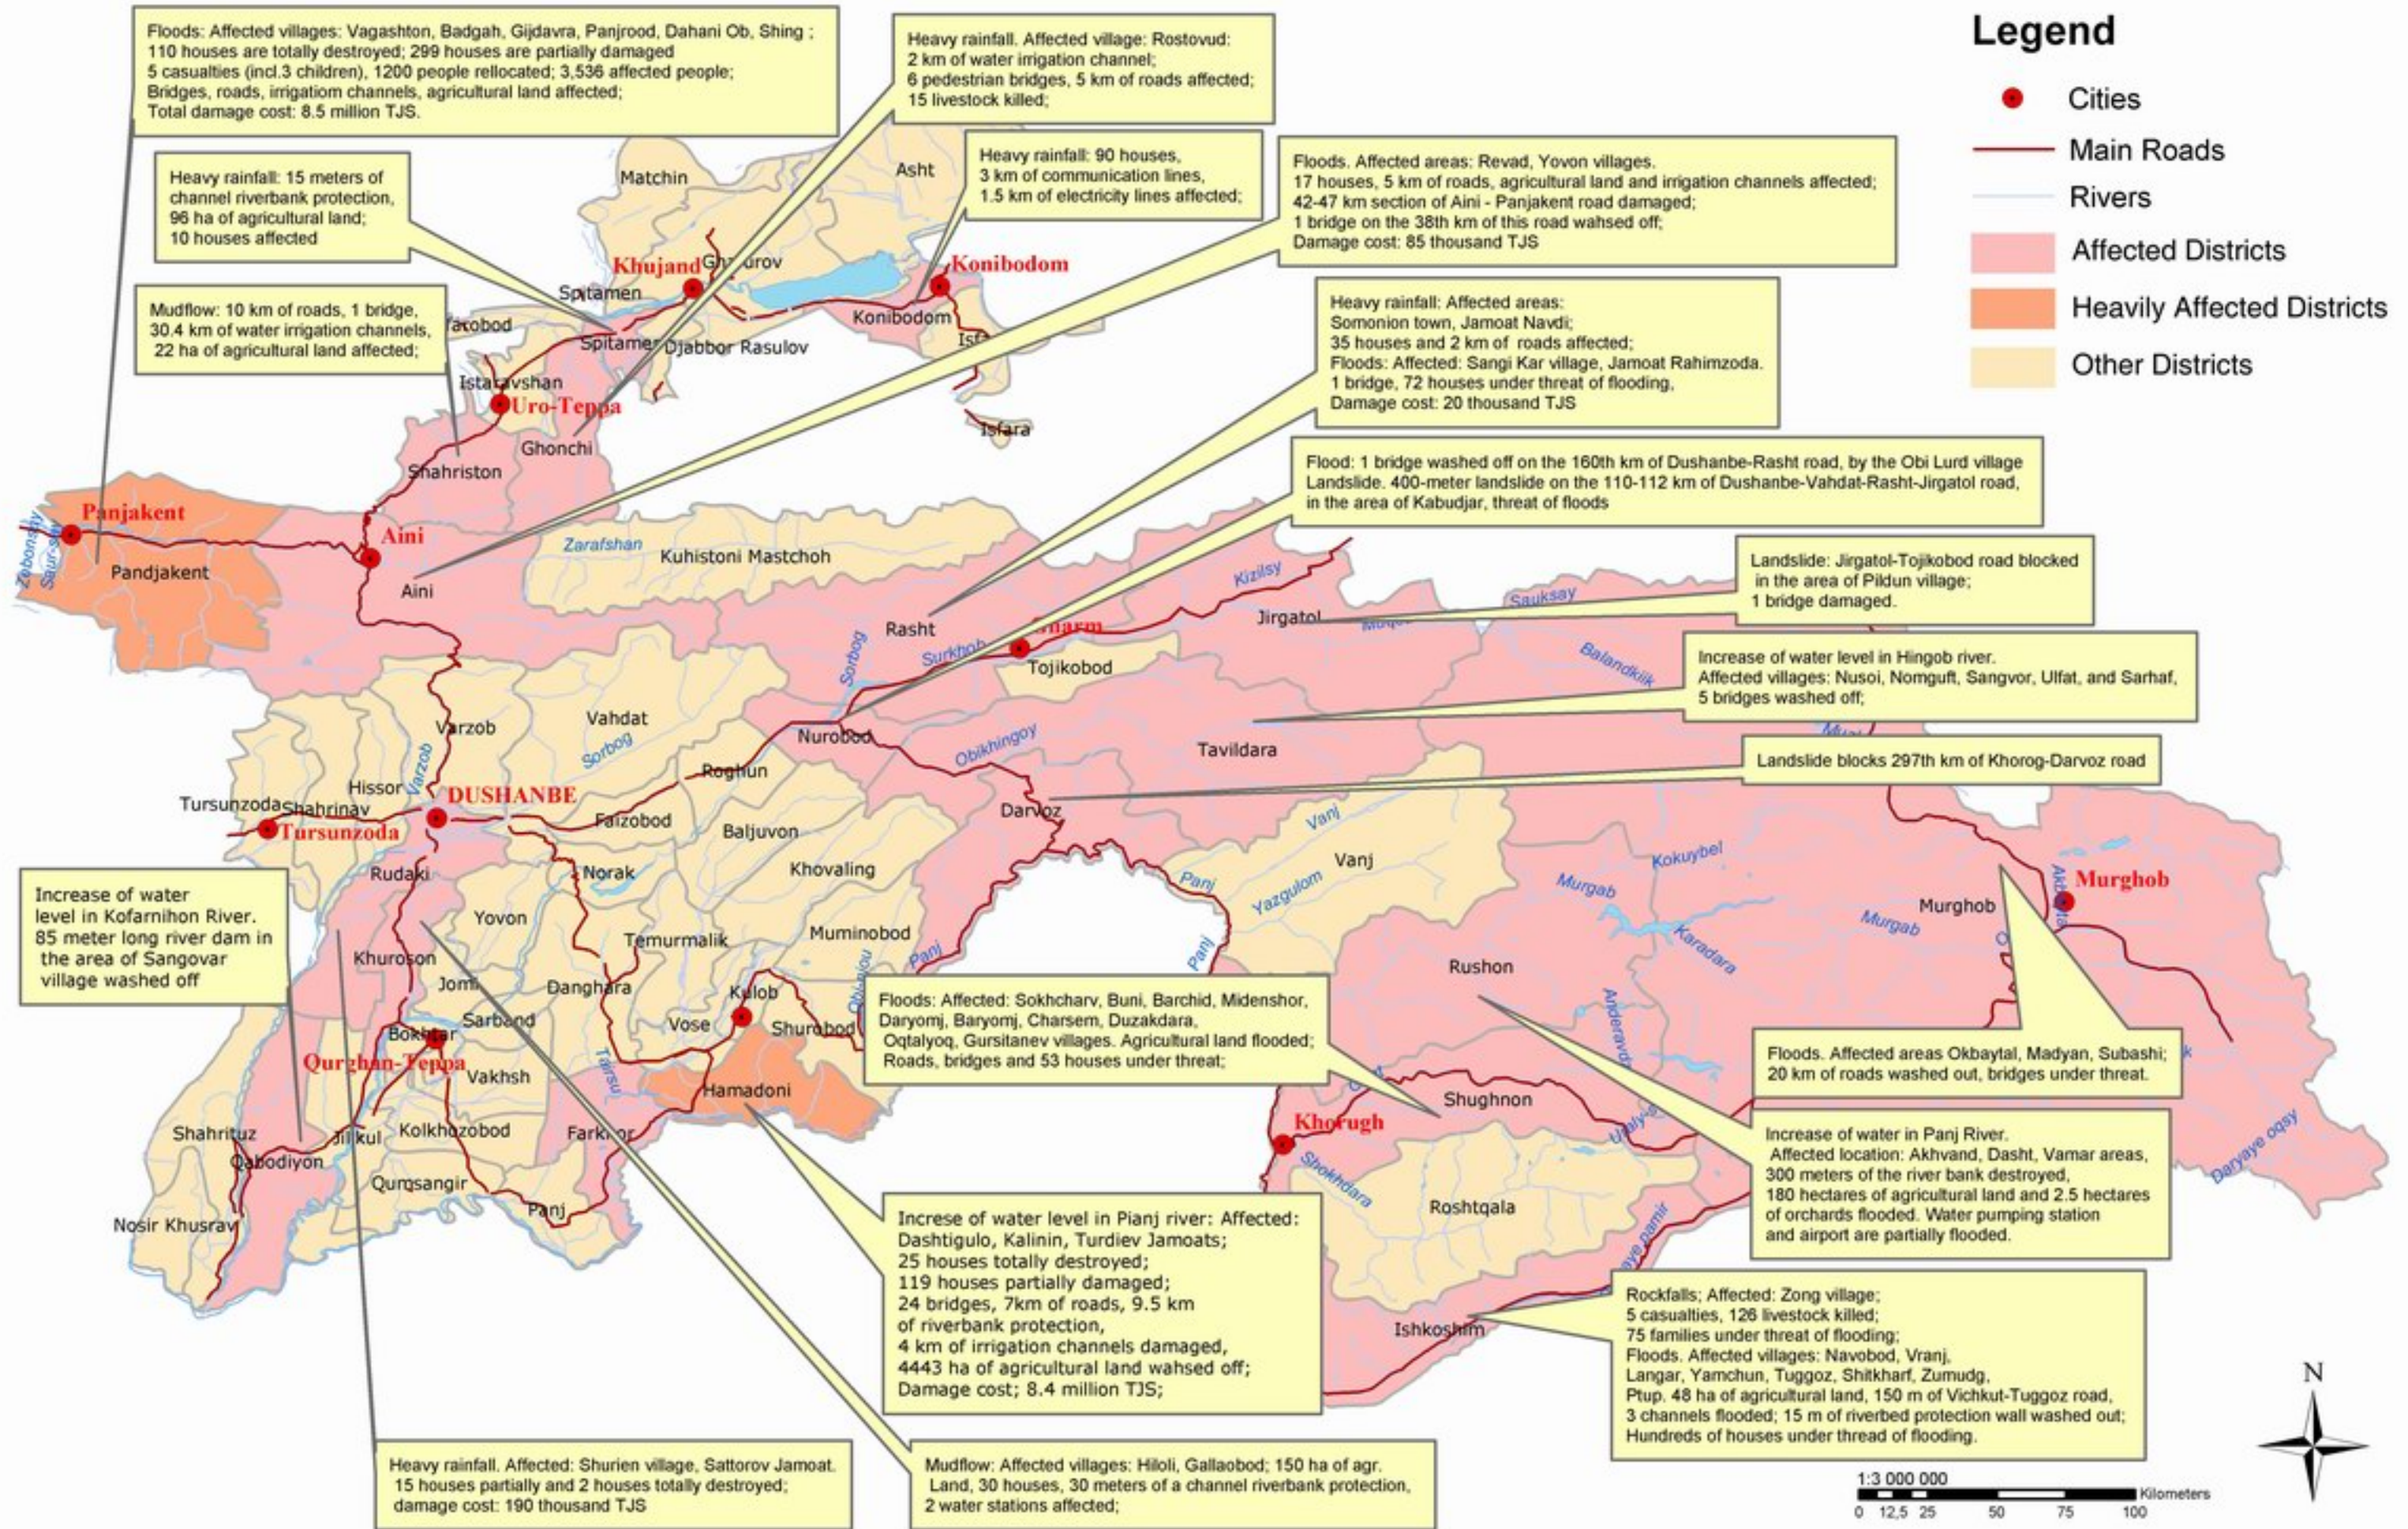

TAJIKISTAN: Map of disaster affected areas (June - July 2005)

1:3 000 000
0 12.5 25 50 75 100 Kilometers