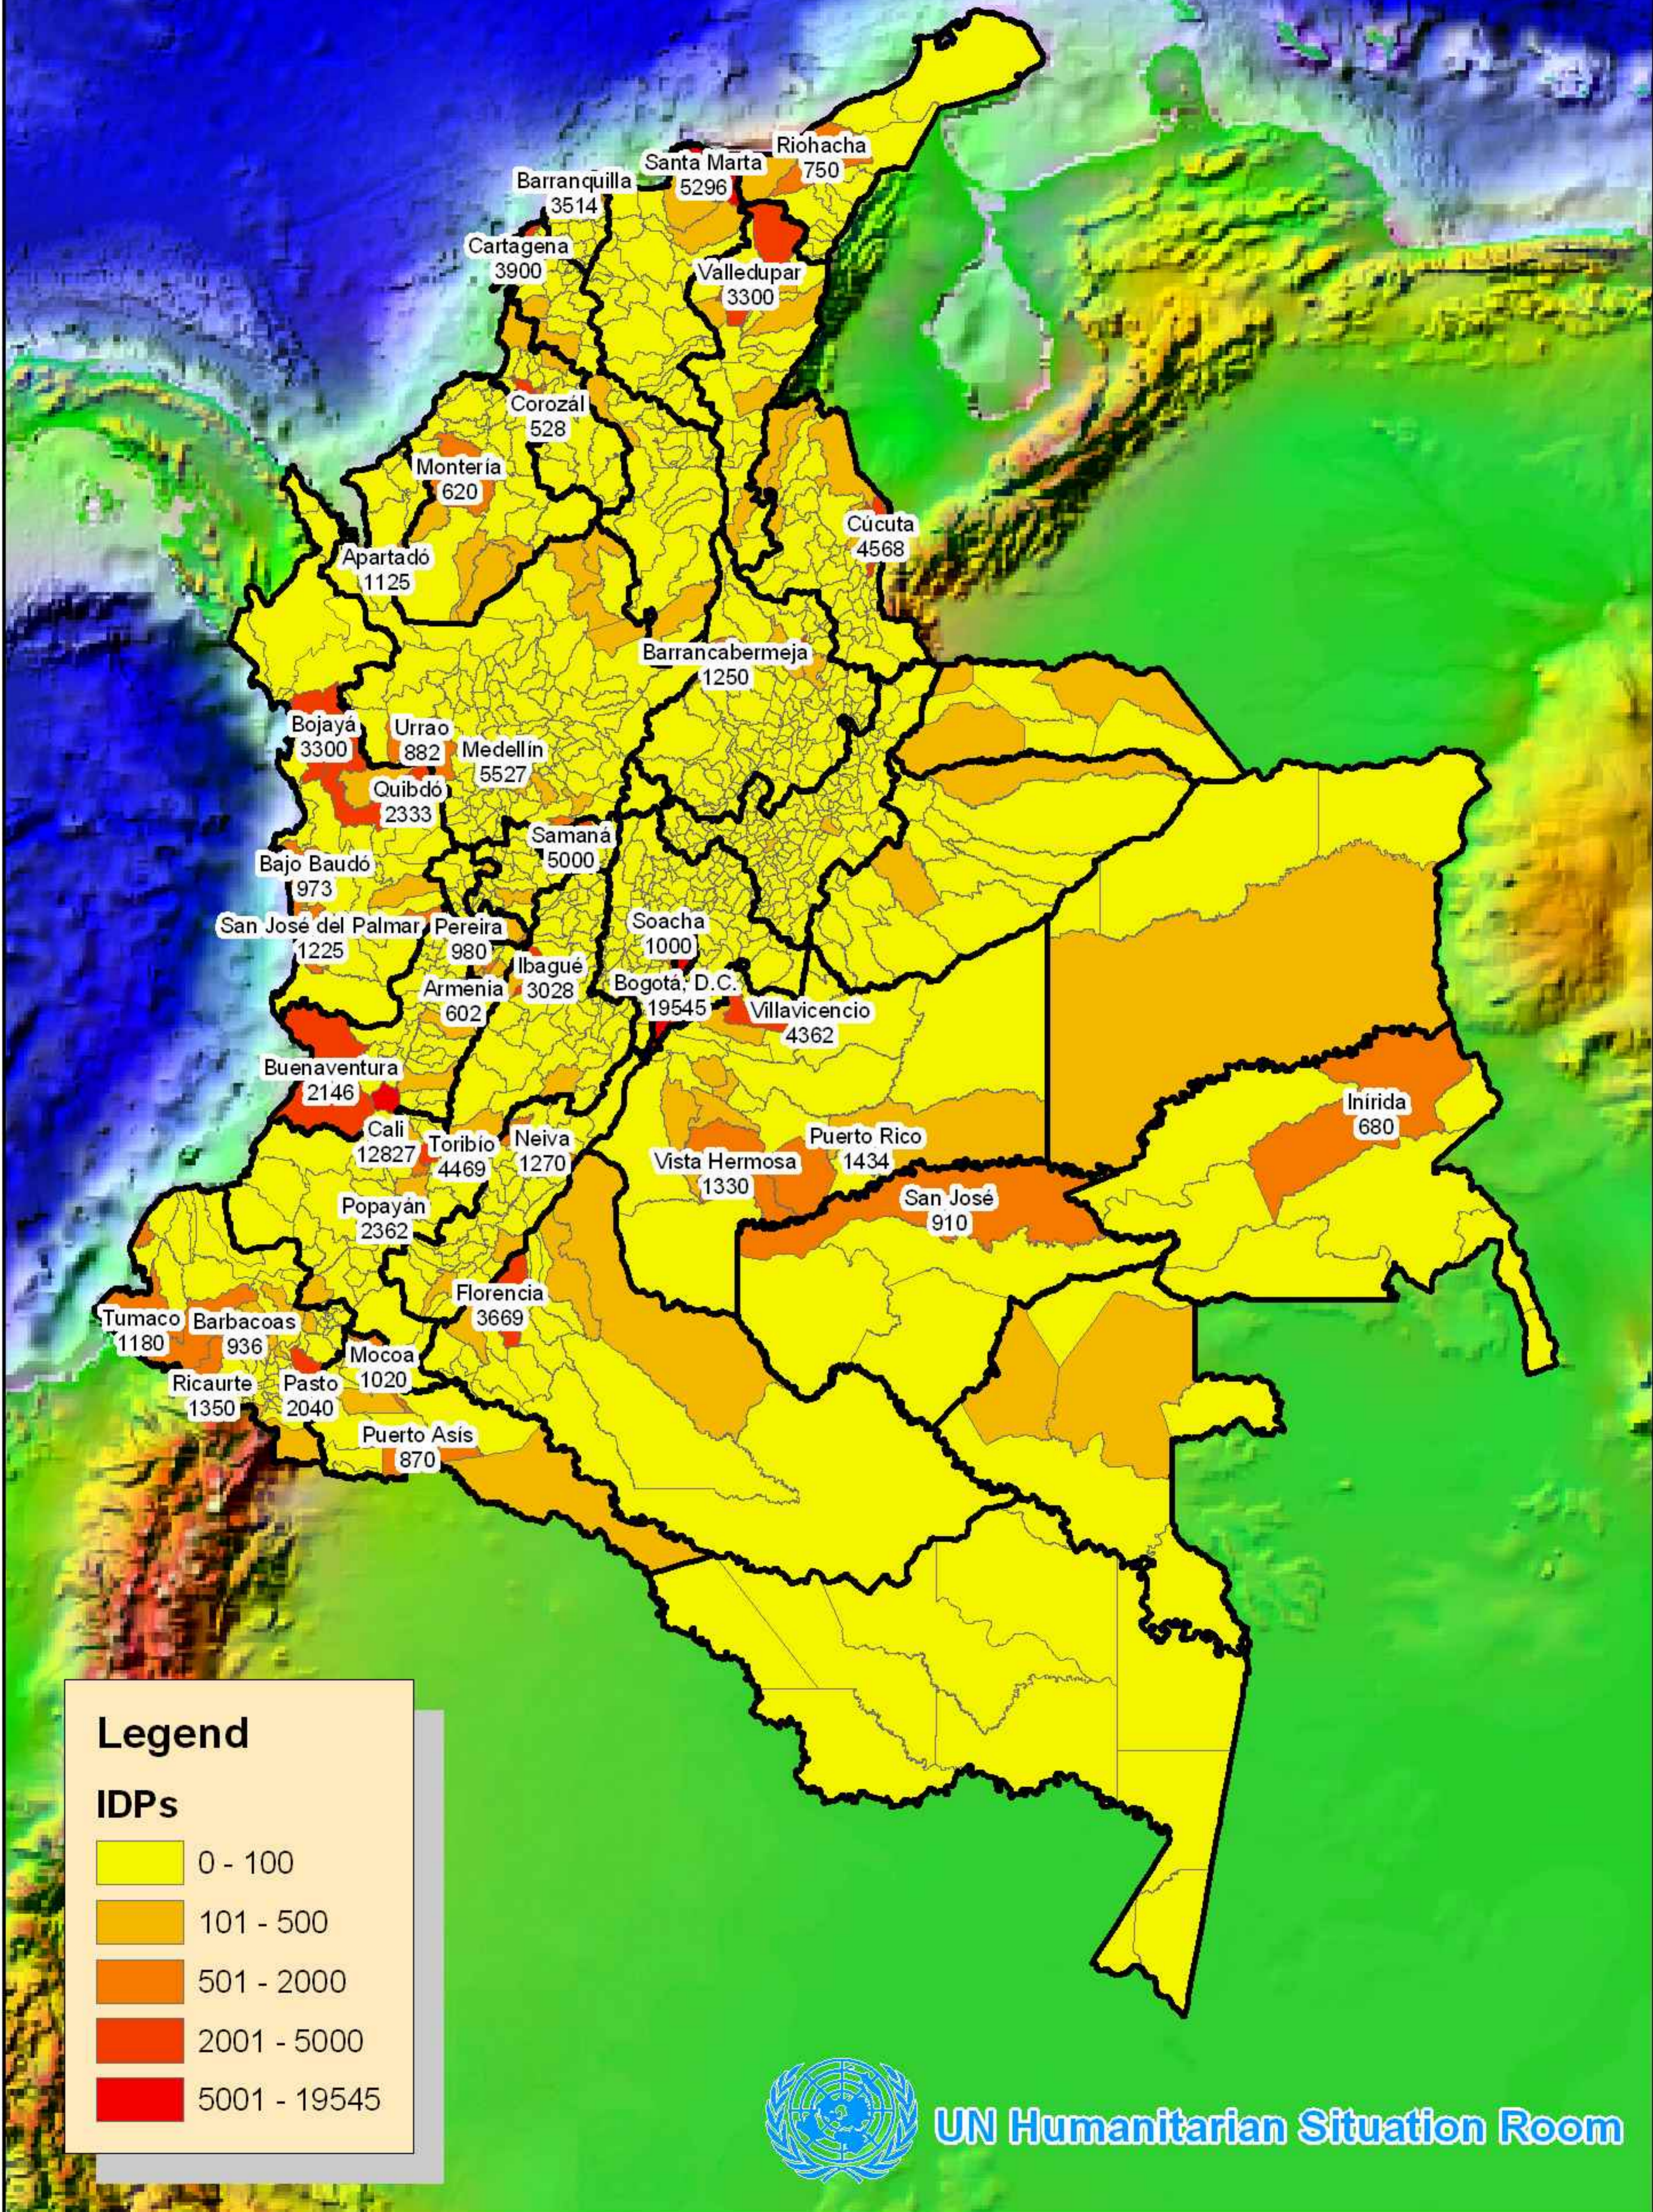

Estimated Arrivals II Semester 2005
 CODHES: 31 June 2005

Legend

IDPs

- 0 - 100
- 101 - 500
- 501 - 2000
- 2001 - 5000
- 5001 - 19545