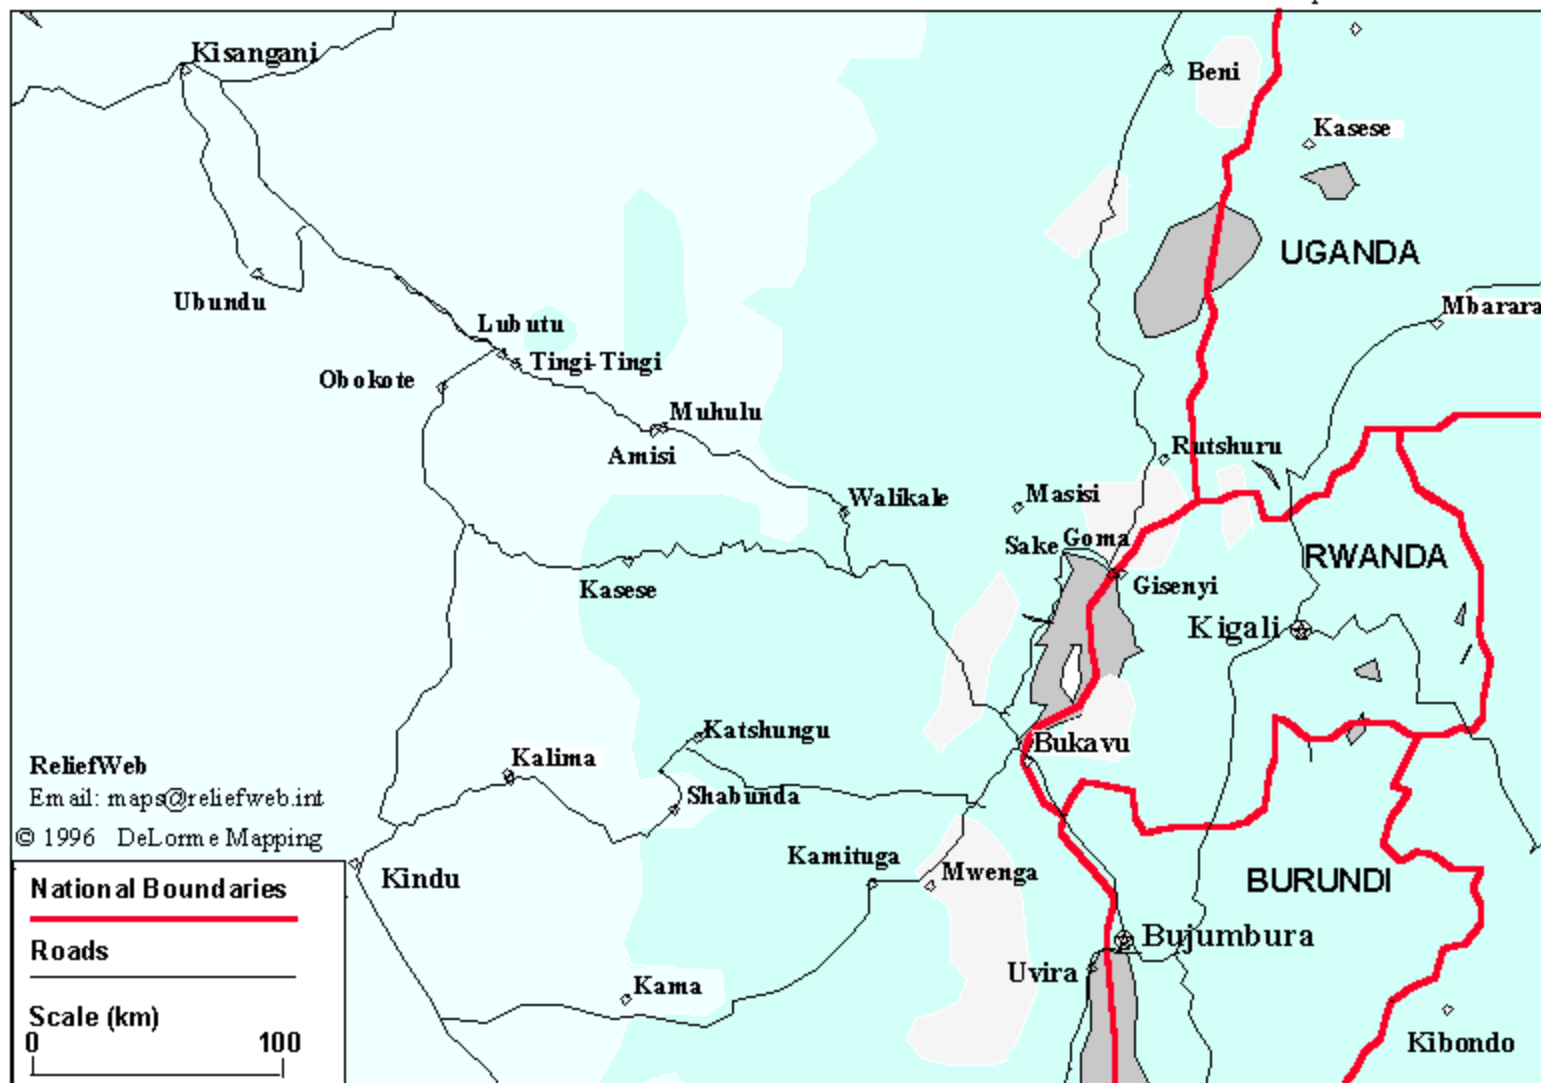

# Eastern Zaire: towns and roads

Last updated: 17 Jan 1997

The boundaries and names shown on this map do not imply official endorsement or acceptance by the United Nations or ReliefWeb. These maps may be freely distributed. If more current information is available, please update the maps and return them to ReliefWeb for posting.