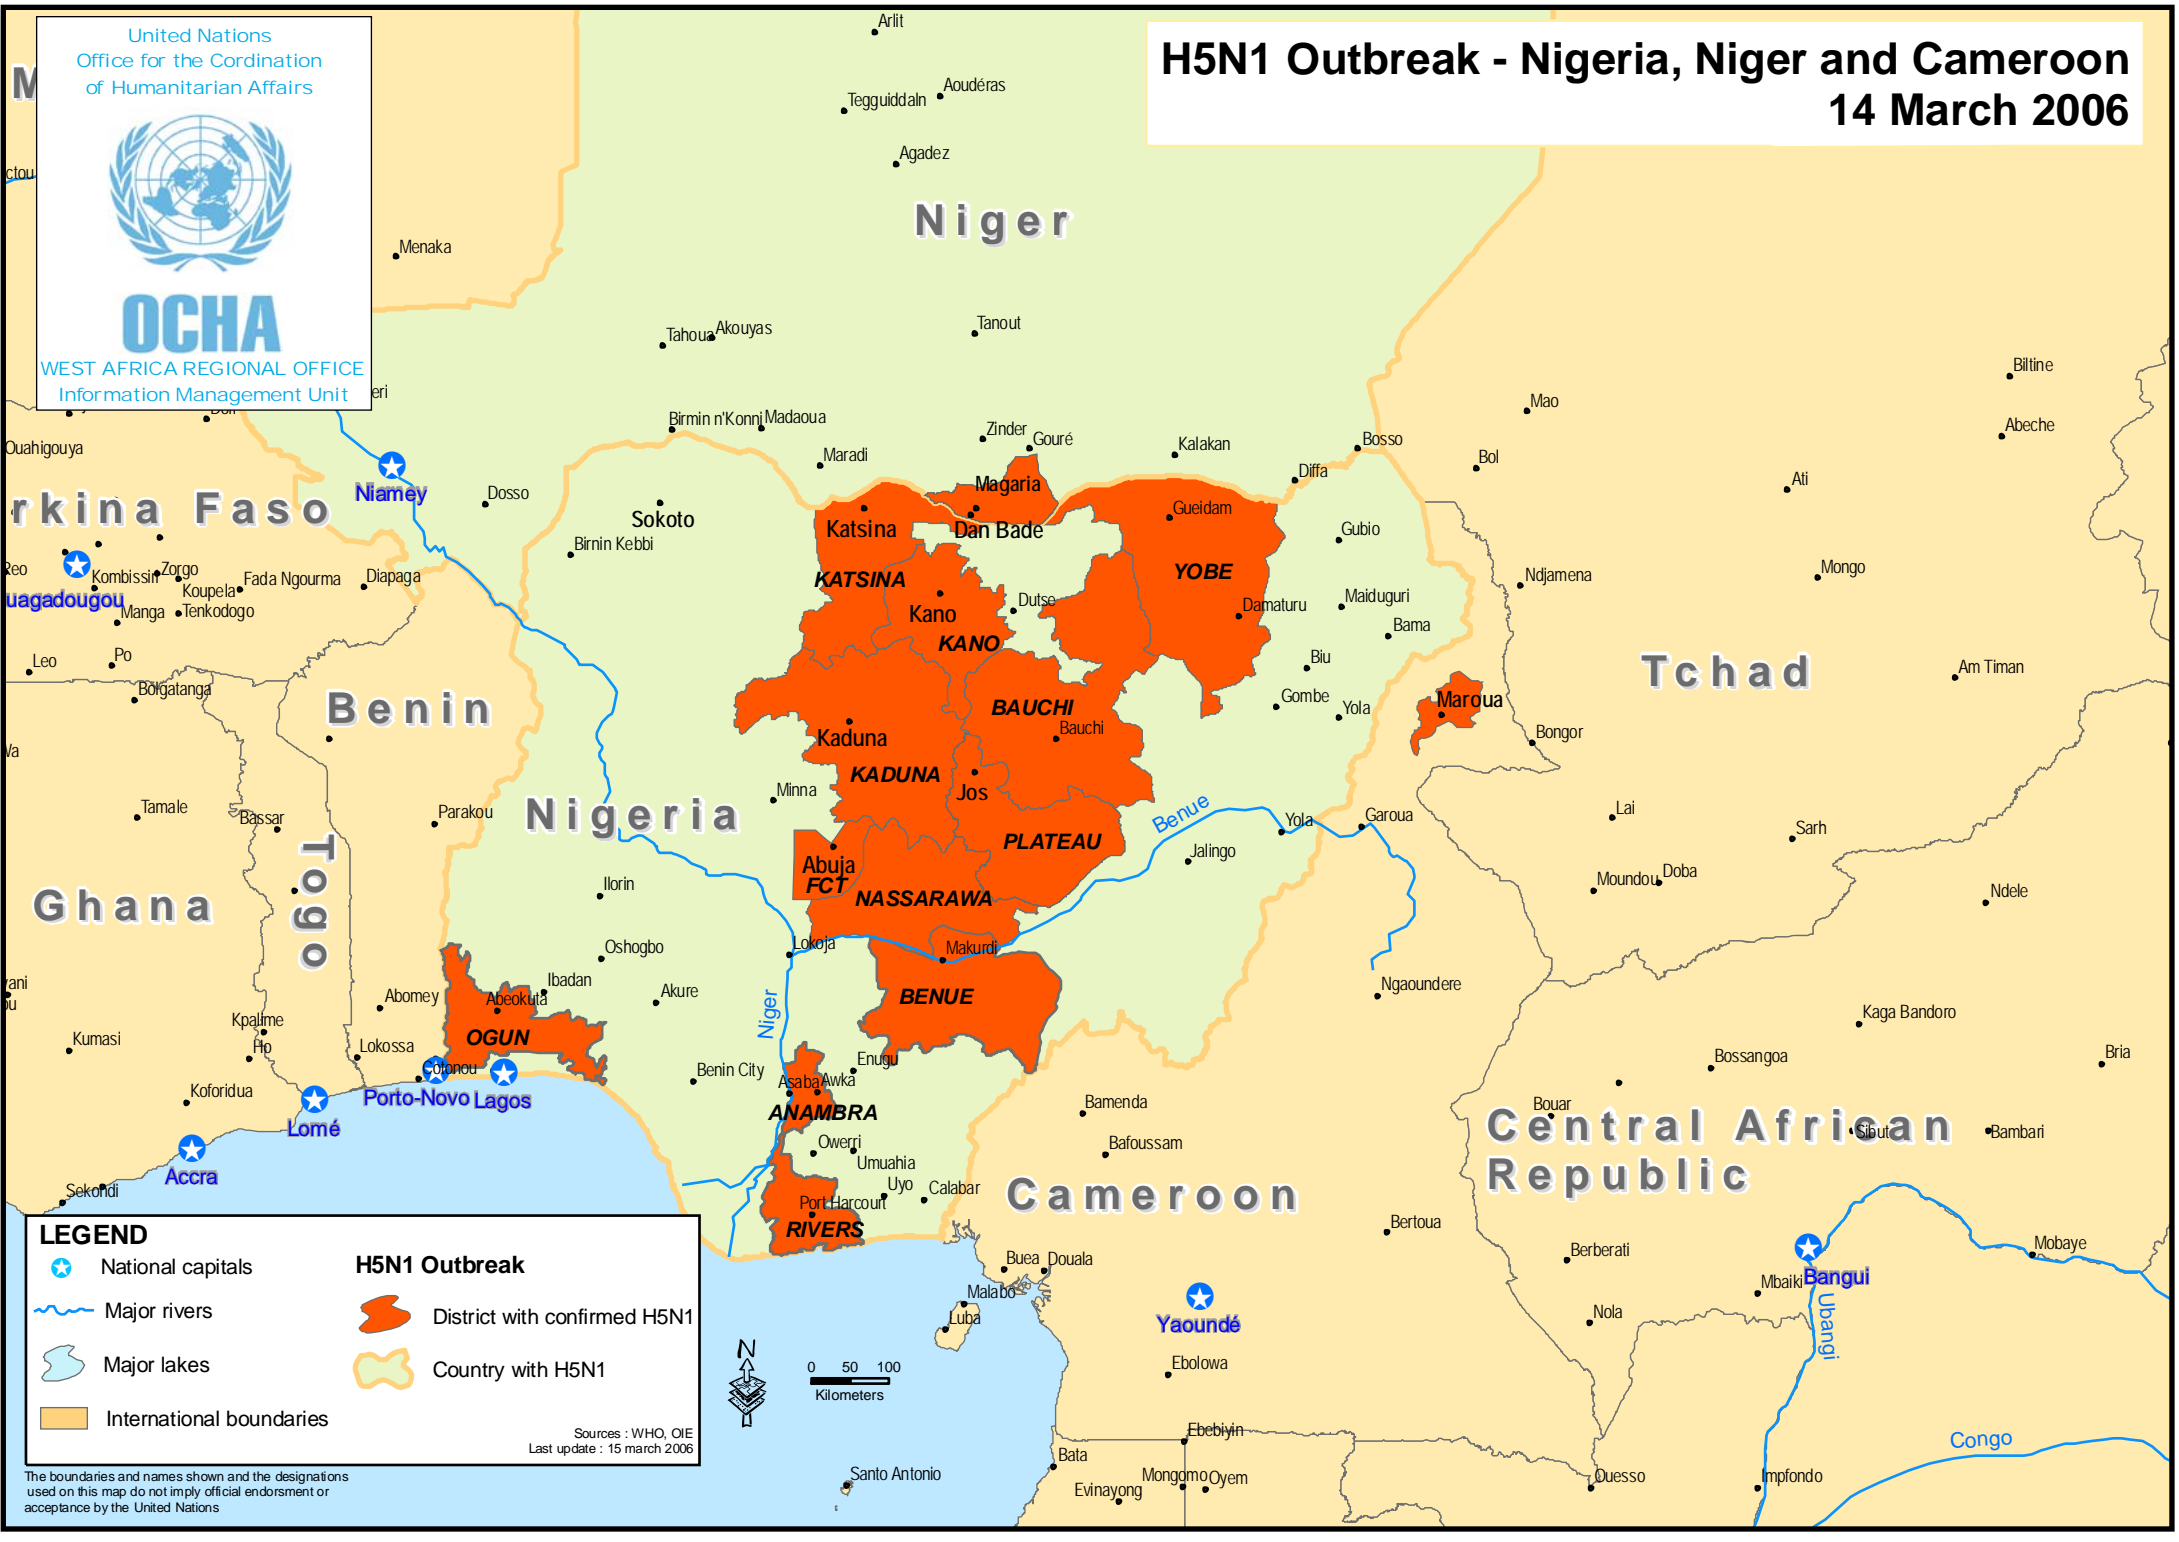

OCHA

WEST AFRICA REGIONAL OFFICE
Information Management Unit

H5N1 Outbreak - Nigeria, Niger and Cameroon

14 March 2006

LEGEND

- National capitals
- Major rivers
- Major lakes
- International boundaries
- District with confirmed H5N1
- Country with H5N1

Sources : WHO, OIE
Last update : 15 march 2006

The boundaries and names shown and the designations used on this map do not imply official endorsement or acceptance by the United Nations