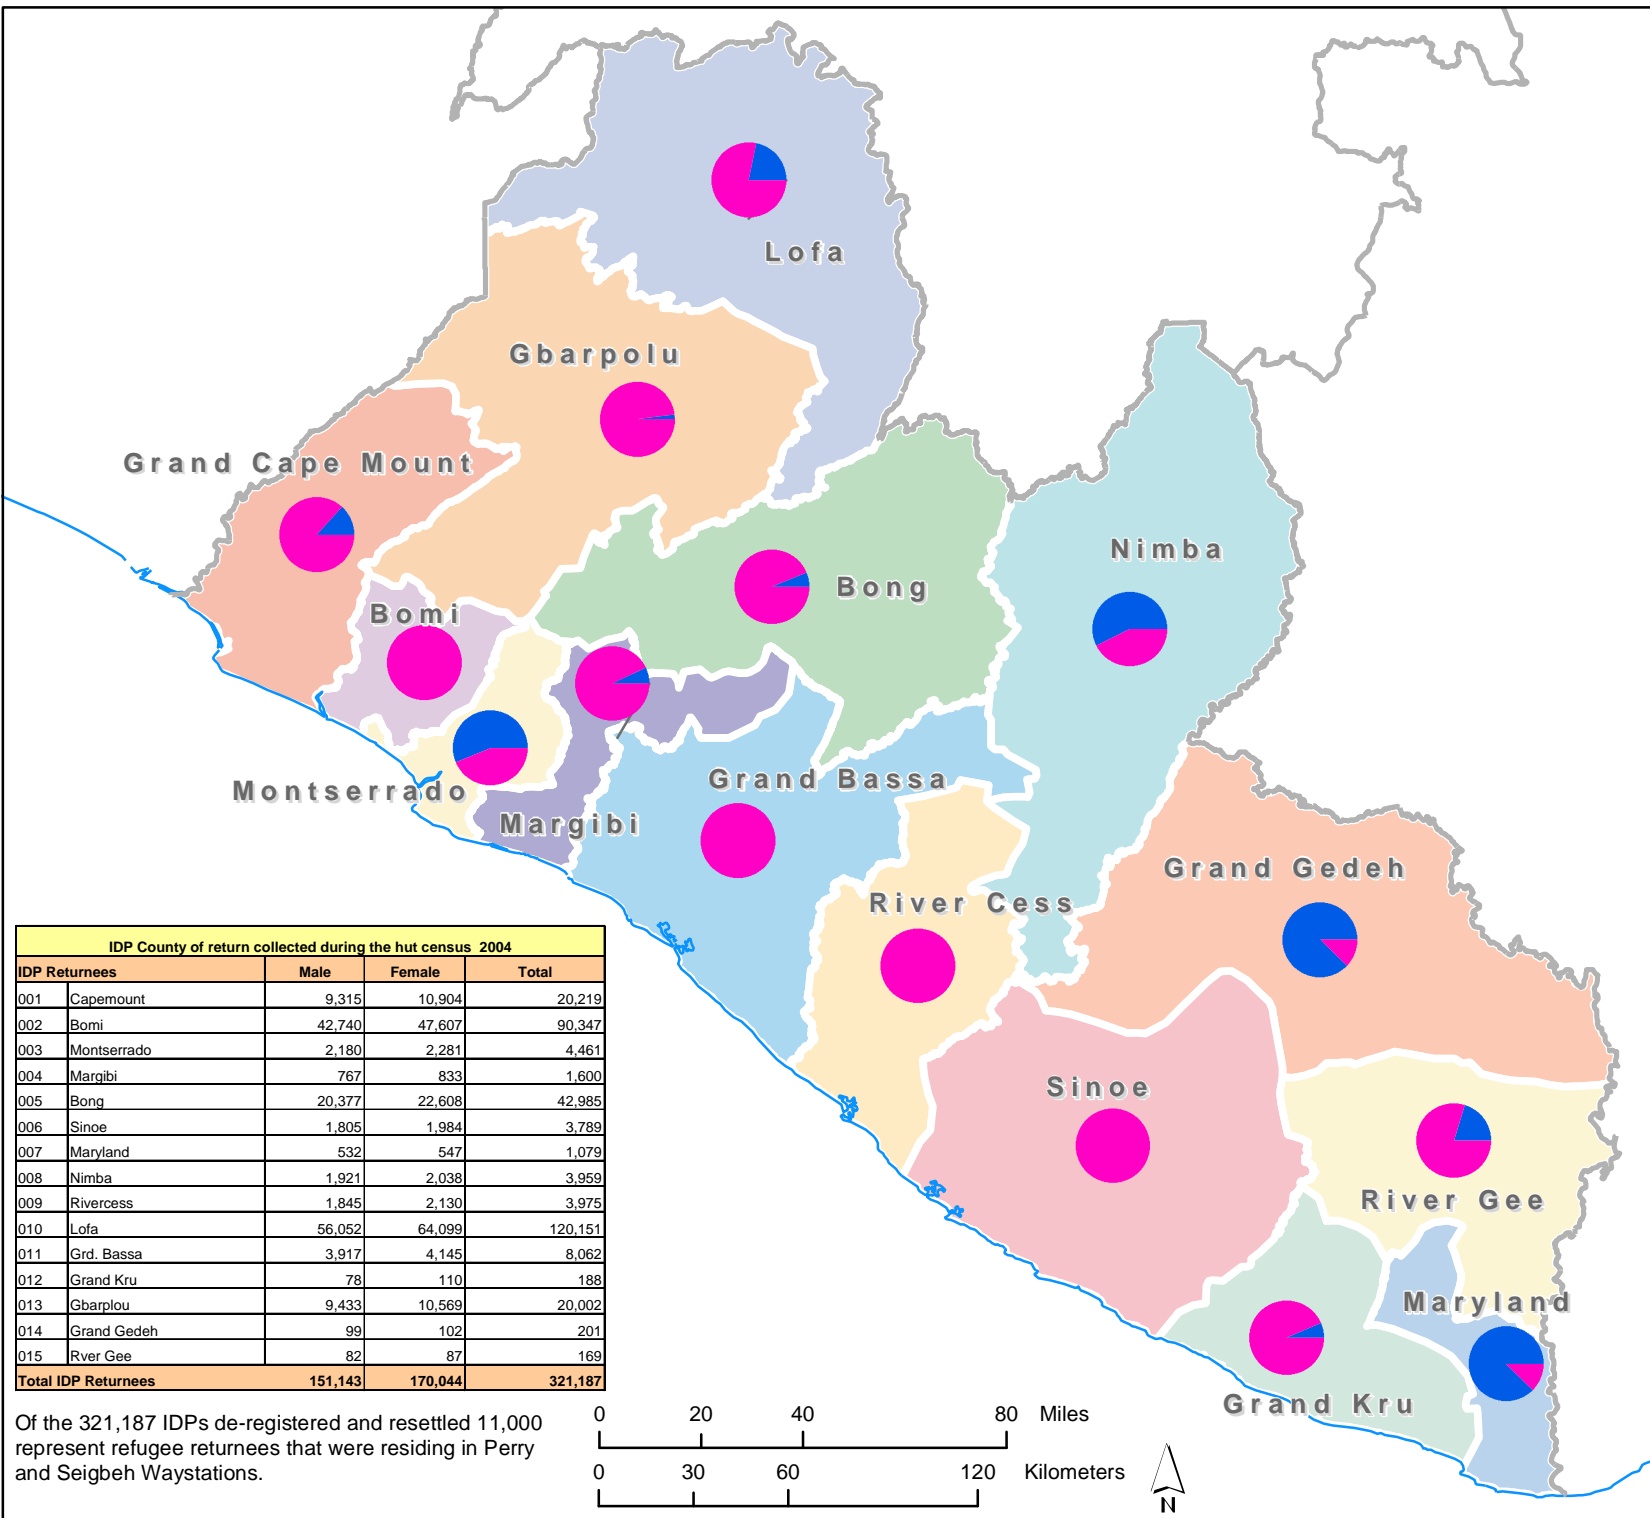

County Name	Refugee Returns
LOFA	33242
MARYLAND	7563
MONTERRADO	5743
NIMBA	5316
GRAND CAPE MOUNT	3098
BONG	2849
GRAND GEDEH	1449
GBARPORLU	405
BOMI	297
MARGIBI	123
RIVER GEE	43
SINOE	28
GRAND BASSA	17
GRAND KRU	13
RIVERCESS	4
Grand Total	60190

Data provided by:
* WFP-Liberia, IDPs de-registered logs update as of April 10, 2006

* UNHCR, Liberian Refugees Facilitated Voluntary Repatriation Statistics of Returnees by County of Origin, updated to April 13, 2006

Map catalog nr: 169_v2_ReturnsByCounty_20060417
Map production date: 18 April 2006

HIC Liberia ..... HCS Building 2nd floor
hic.liberia@undp.org ..... Sekou Toure Ave., Mamba Point
www.humanitarianinfo.org ... Monrovia, Liberia

Boundaries depicted do not represent official endorsement by the Government of Liberia or by the United Nations. Many boundaries were derived from small scale maps and will be updated as soon as better information is available.

The HIC is a project of the United Nations Office for the Coordination of Humanitarian Affairs (UNOCHA) and receives funding from the U.S. Agency for International Development/ Office of Foreign Disaster Assistance (USAID/OFDA), the European Community Humanitarian Office (ECHO), the Swiss Agency for Development and Cooperation (SDC), the U.K. Department for International Development (DFID).

IDP County of return collected during the hut census 2004				
IDP Returnees	Male	Female	Total	
001	Capemount	9,315	10,904	20,219
002	Bomi	42,740	47,607	90,347
003	Montserrado	2,180	2,281	4,461
004	Margibi	767	833	1,600
005	Bong	20,377	22,608	42,985
006	Sinoe	1,805	1,984	3,789
007	Maryland	532	547	1,079
008	Nimba	1,921	2,038	3,959
009	Rivercess	1,845	2,130	3,975
010	Lofa	56,052	64,099	120,151
011	Grd. Bassa	3,917	4,145	8,062
012	Grand Kru	78	110	188
013	Gbarplou	9,433	10,569	20,002
014	Grand Gedeh	99	102	201
015	Rver Gee	82	87	169
Total IDP Returnees		151,143	170,044	321,187

Of the 321,187 IDPs de-registered and resettled 11,000 represent refugee returnees that were residing in Perry and Seigbeh Waystations.