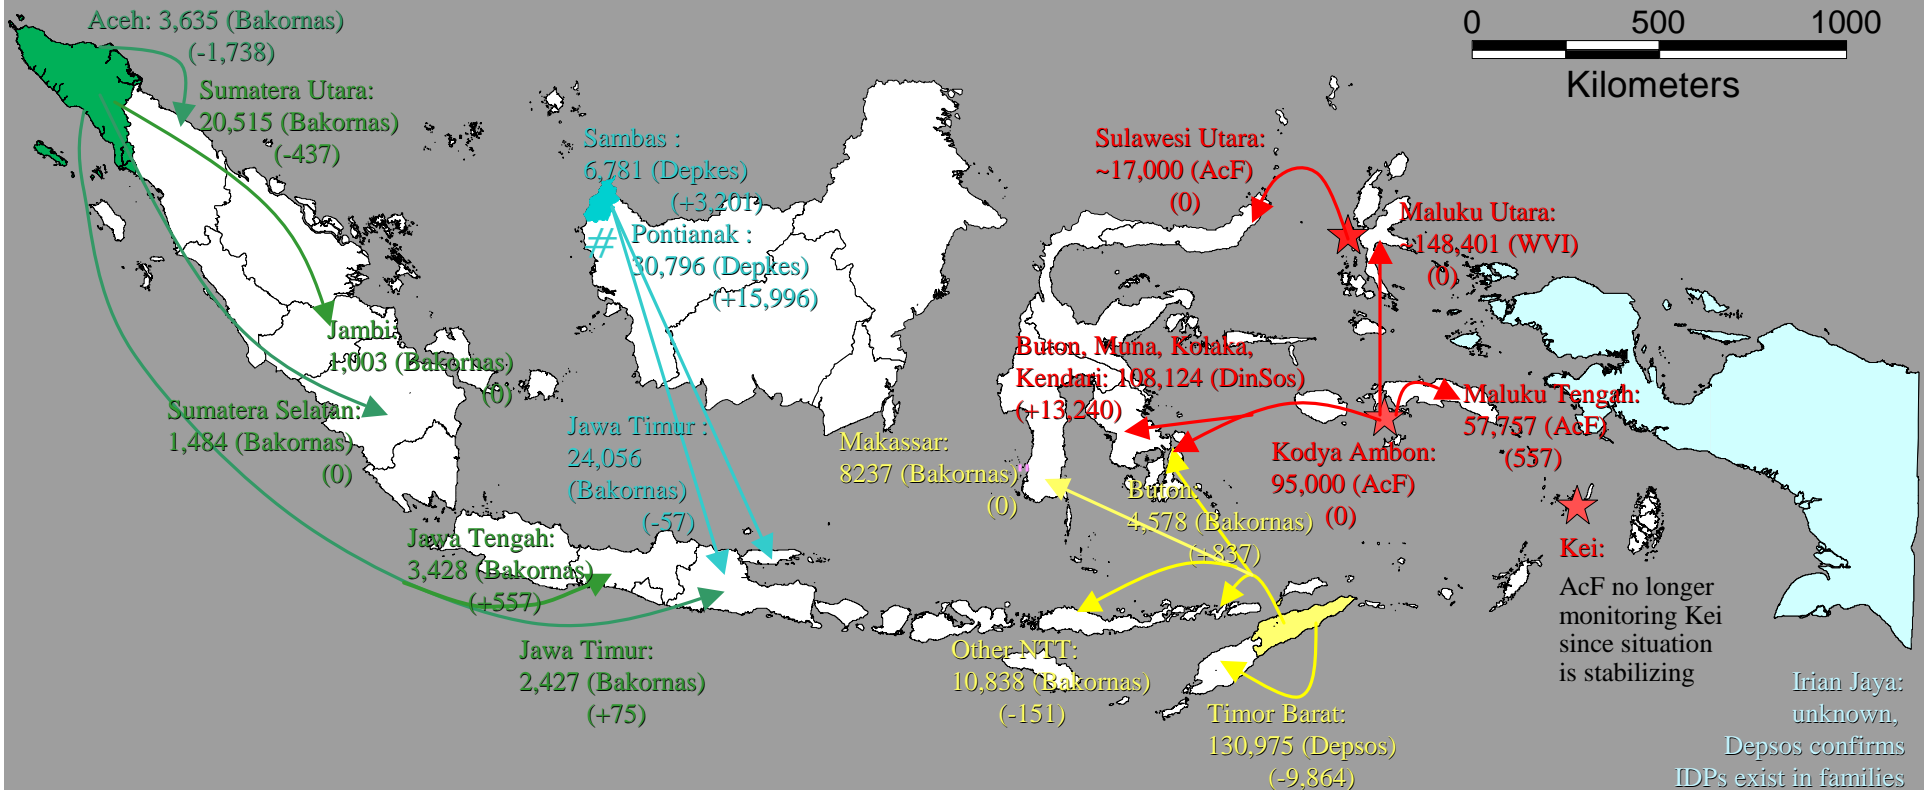

IDP Source and Recipient Regions: April. 03, 2000

Total IDPs \approx 675,035
(-20,486) more than March 1, 2000

VAM unit, Jakarta