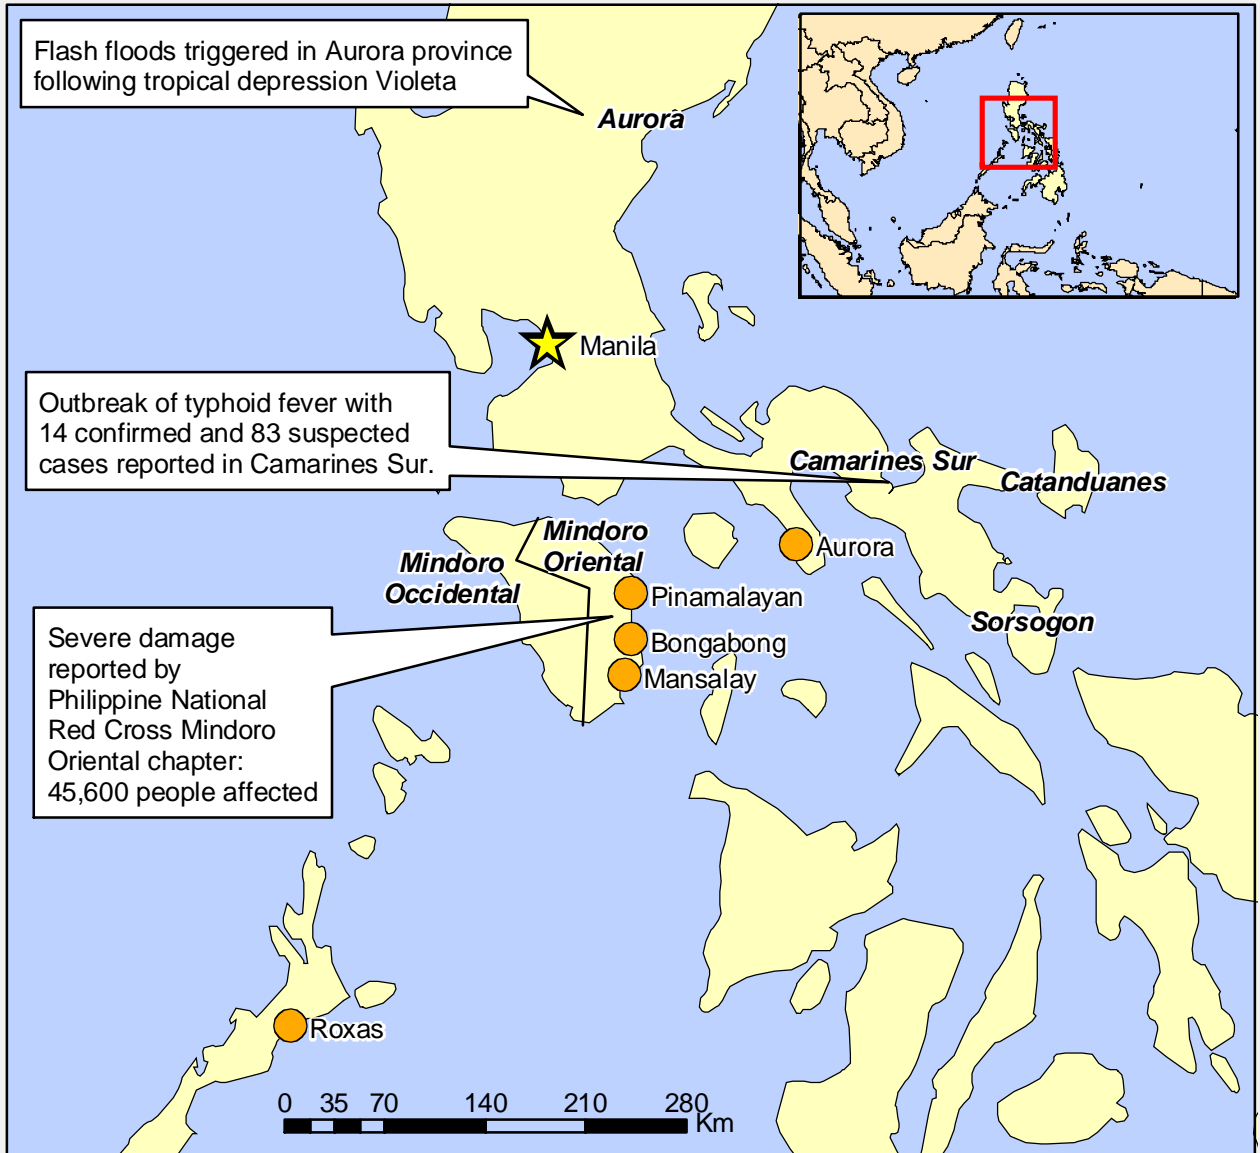

Philippines: Typhoon and Tropical Storm

IFRC Information Bulletin No. 1
 Issued 25 November 2004

"The Philippines...has been struck by a typhoon and tropical storm in recent days, bringing widespread death and destruction."

SITUATION

Philippines struck by Typhoon Muifa, Tropical Depression Violeta. 74 people reported killed, 96 injured, 62 reported missing. Death toll likely to rise. More than 106,000 families (573,000 people) affected. 21,000 houses destroyed with damage to 50,700. Eleven evacuation centres for homeless established by local authorities.

ACTION

Philippines National Red Cross Disaster Response Teams deployed in Mindoro Oriental to conduct evacuations, assess damage. DRT also deployed to Roxas. Round-the-clock monitoring at national PNRD headquarters in Manila, appeal for support for relief operations.

-  Capital
-  Affected Cities
-  Neighbour Country
-  Philippines
- Camarines Sur* Affected Province

Note: Province names and locations not definitive

Produced by the ReliefWeb Map Centre
 Office for the Coordination of Humanitarian Affairs
 United Nations - 26 November 2004