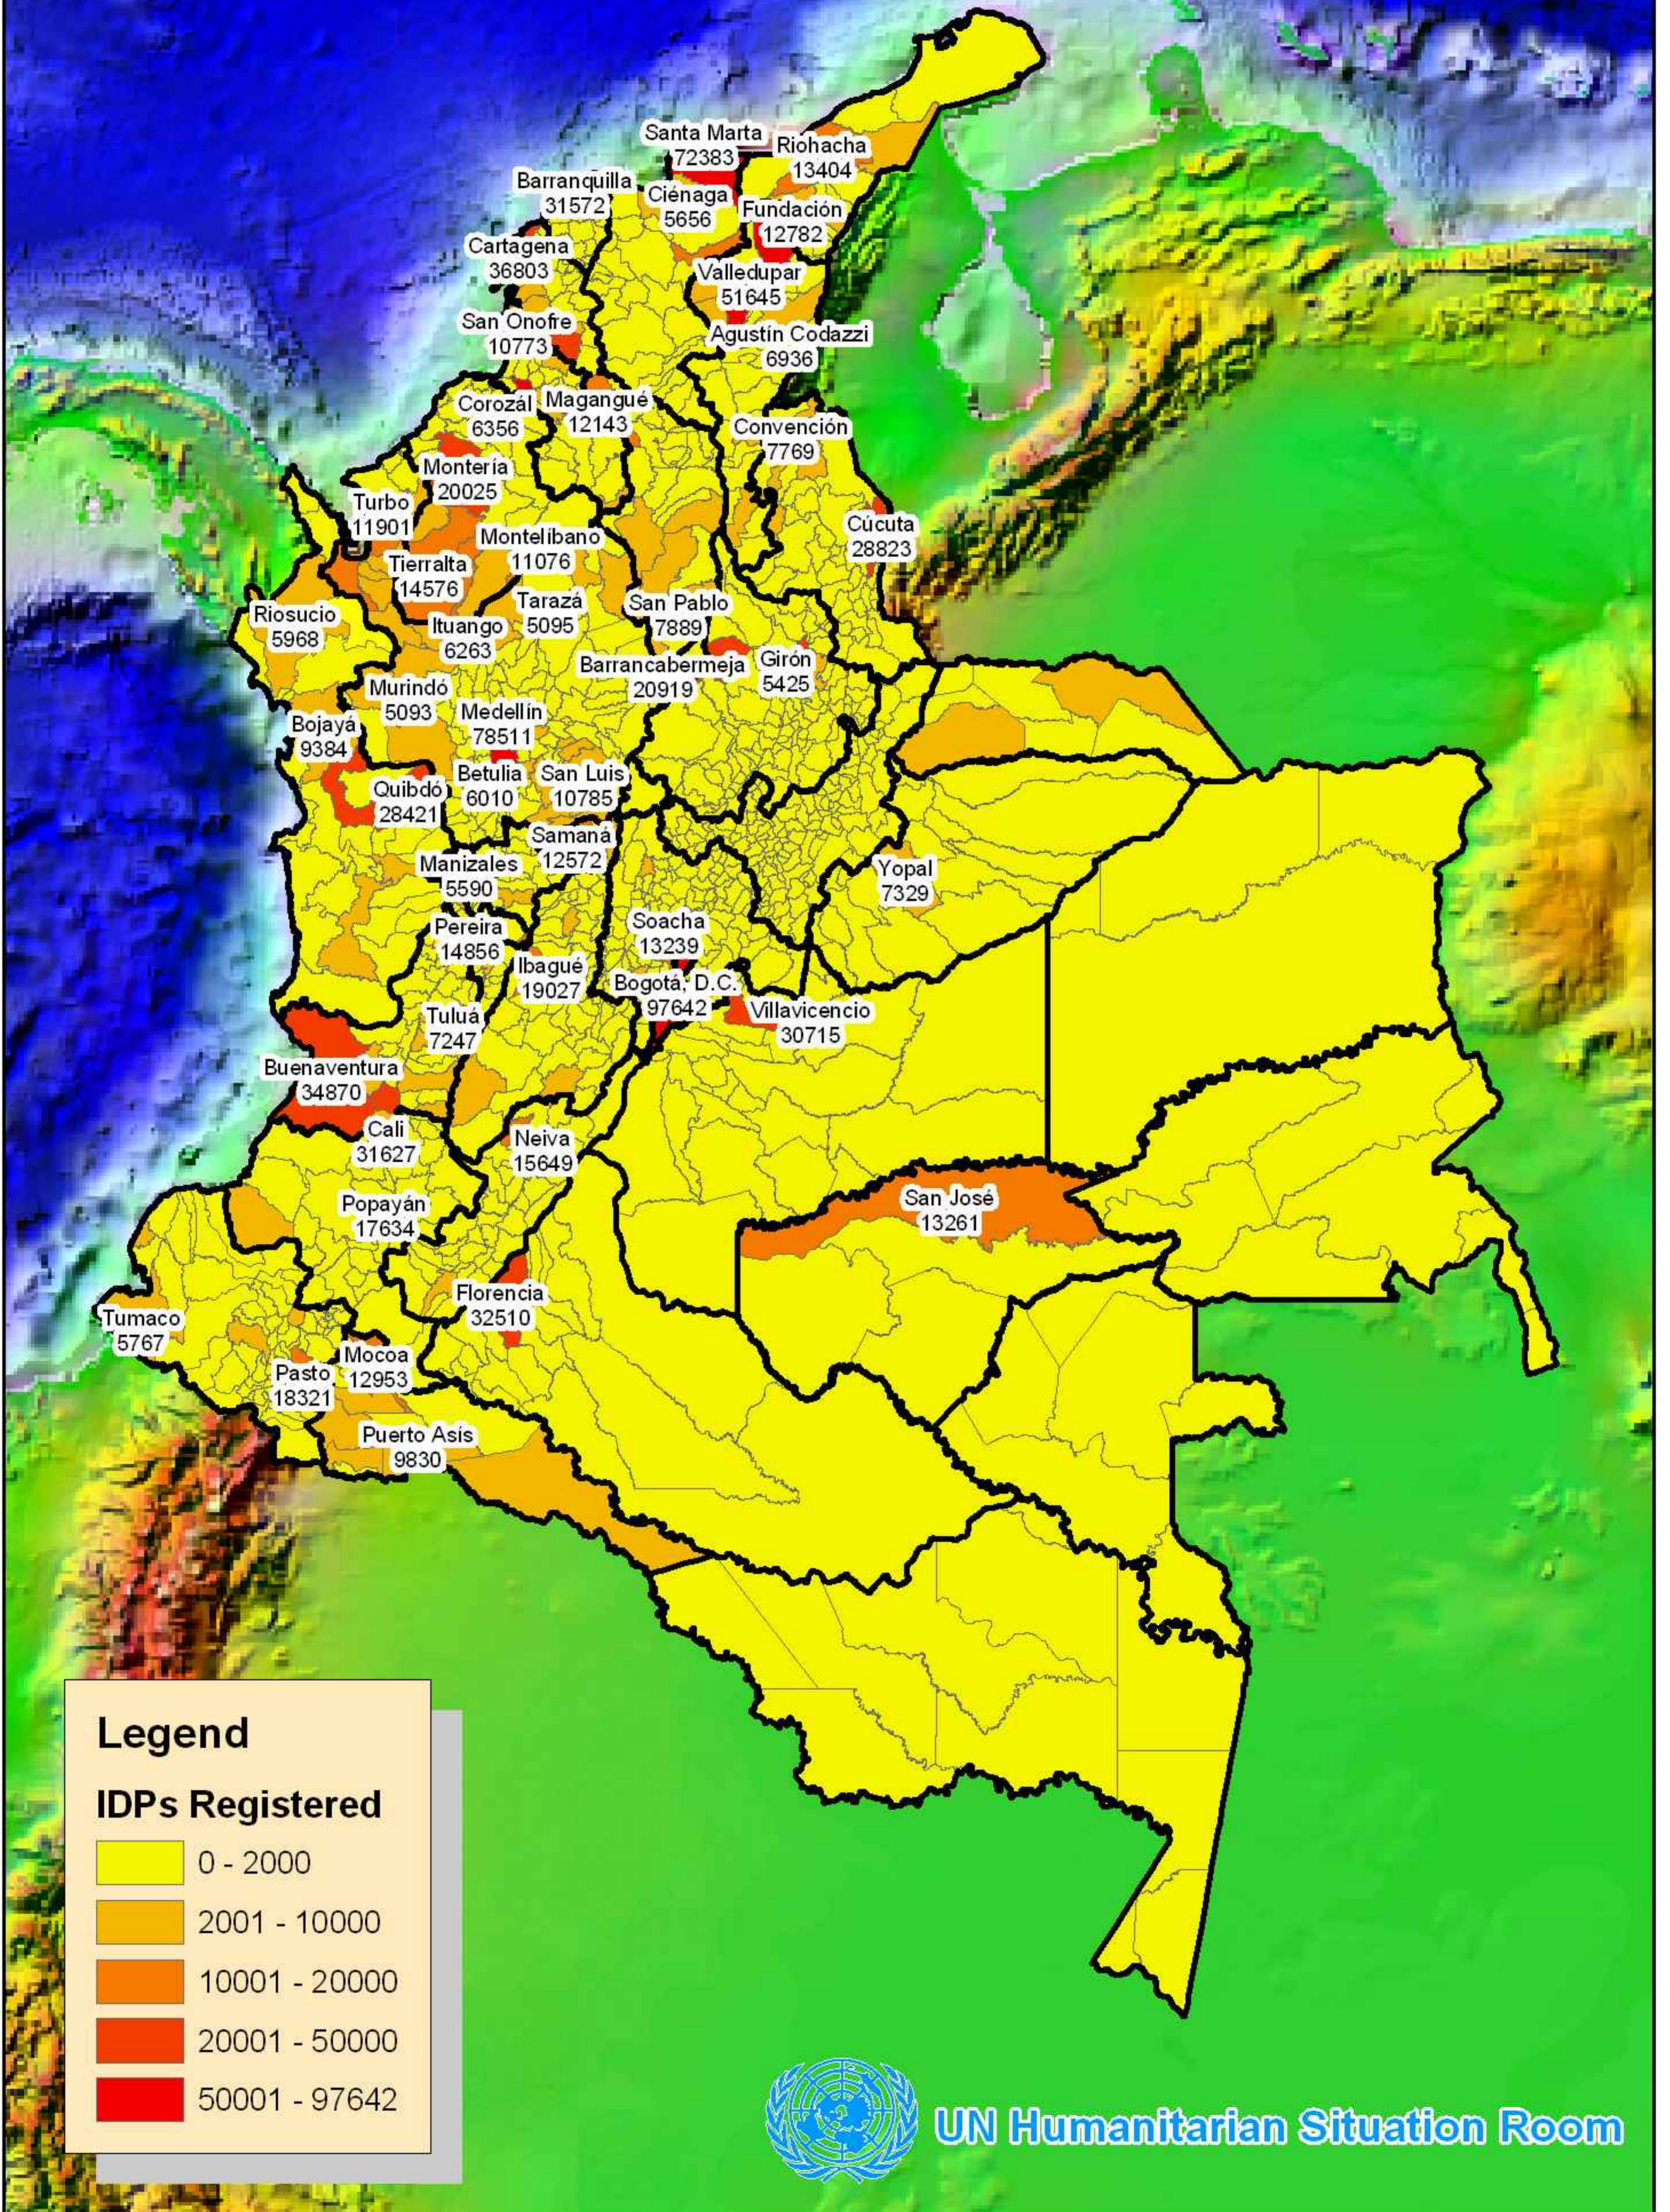

Registered Received 1995-2005 SUR: 31 June 2005

Legend

IDPs Registered

- 0 - 2000
- 2001 - 10000
- 10001 - 20000
- 20001 - 50000
- 50001 - 97642