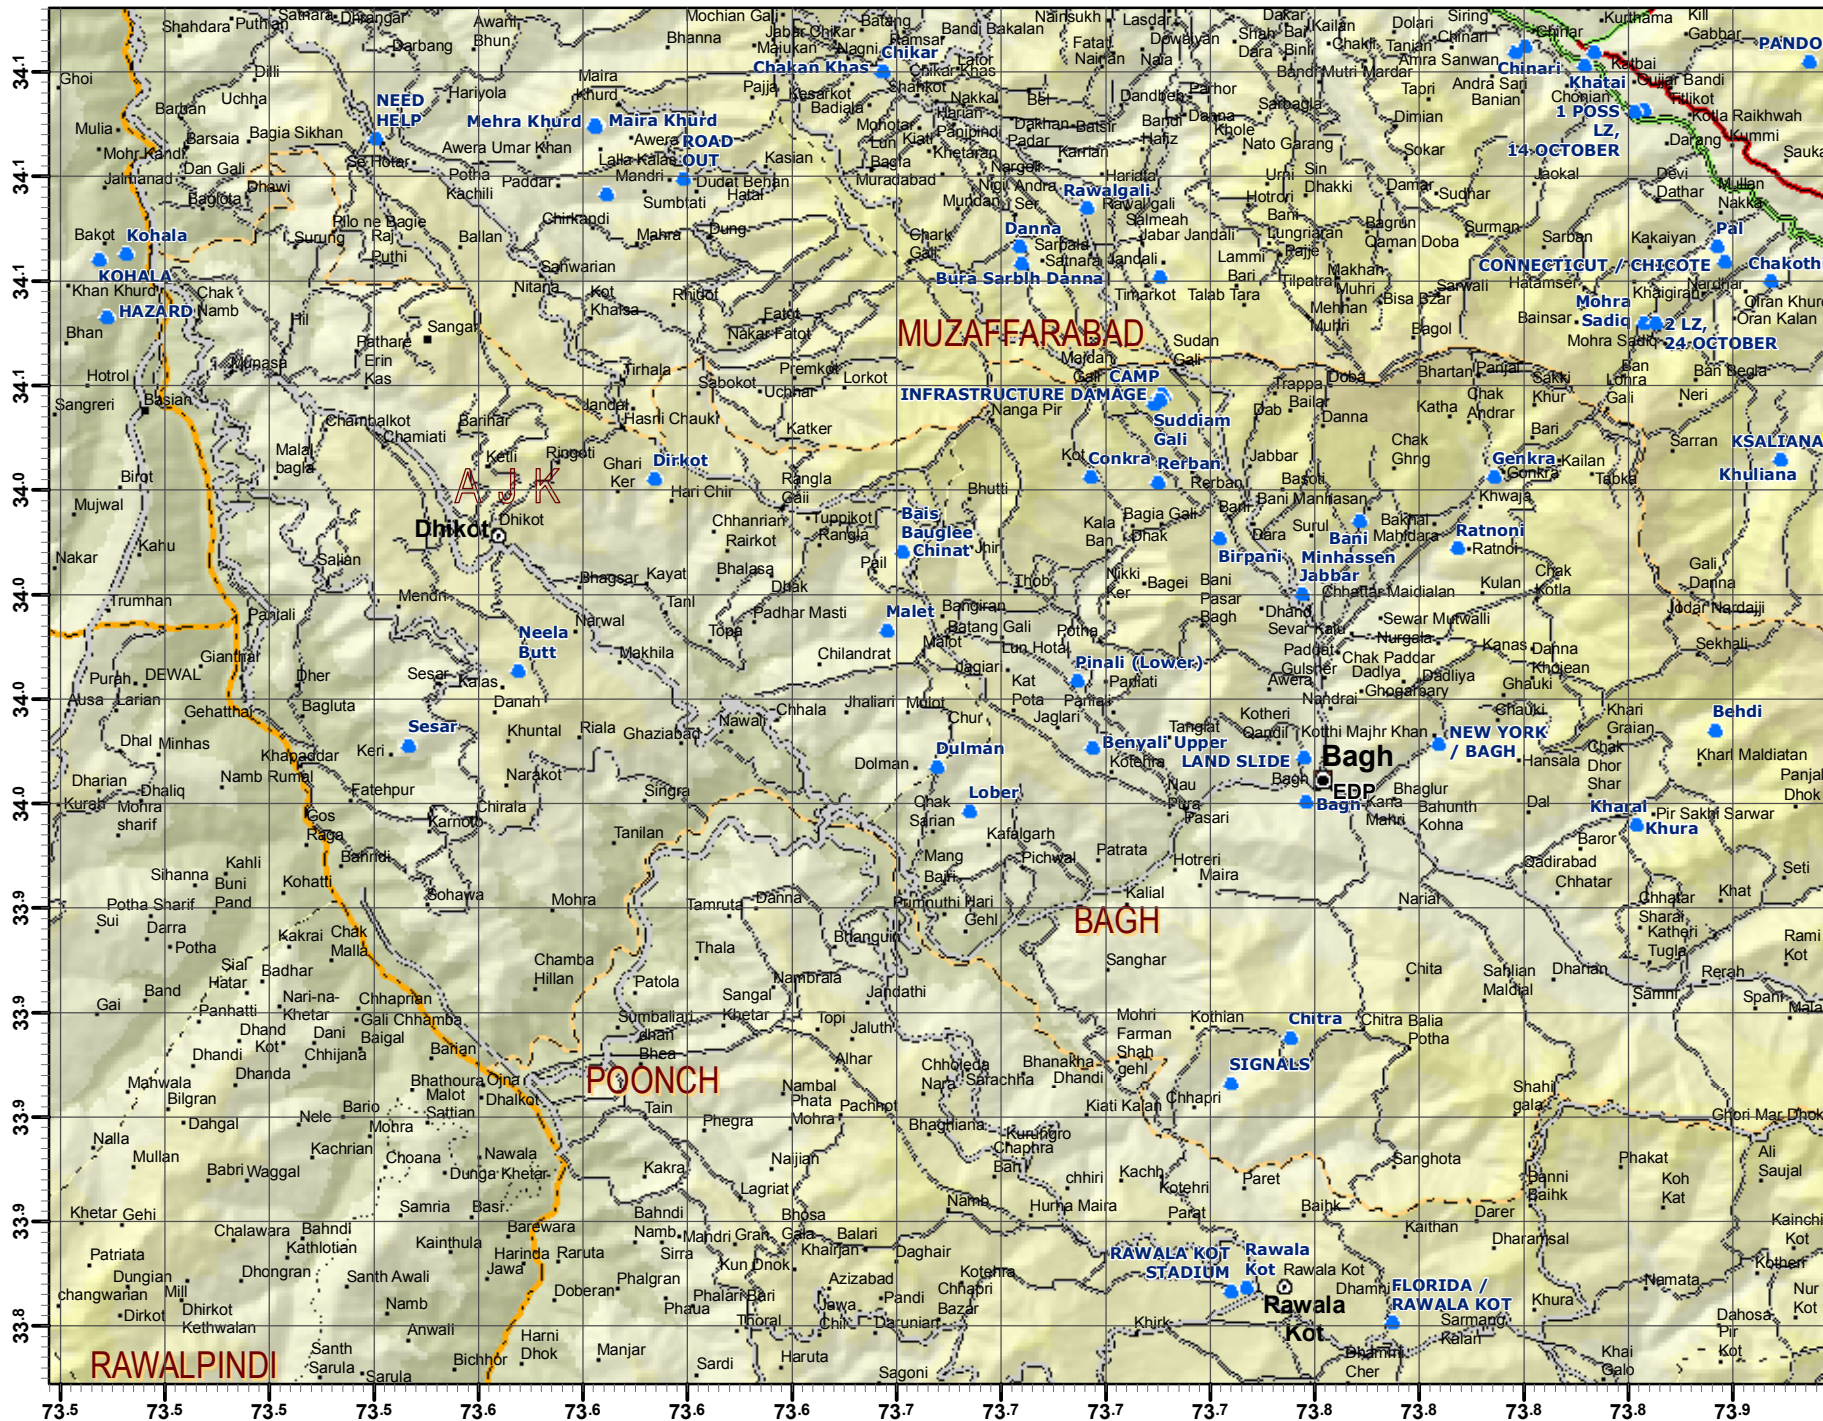

Bagh District, West

Produced by Brody Dittmore
United Nations Joint Logistics Centre, Pakistan, VVAF
3, Street 2, F-8/3, Islamabad
UNJLCMaps@googlemail.com

- District capital
- Tehsil capital
- Union Council capital
- Significant location
- Settlement
- ⊙ Helipad
- UNJLC Hubs
- EDP
- FASS
- Urban area
- Road Status
- Event
- Open
- Impassable
- Roads
- Primary
- Secondary
- Tertiary
- Unknown
- Line of Control
- Province
- District
- Tehsil
- Union Council
- Elevation (metres)
- Below 500
- 500 - 1,000
- 1,000 - 1,500
- 1,500 - 2,000
- 2,000 - 2,500
- 2,500 - 3,000
- 3,000 - 3,500
- 3,500 - 4,000
- 4,000 - 4,500
- 4,500 - 5,000
- 5,000 - 5,500
- 5,500 - 6,000
- 6,000 - 6,500
- 6,500 - 7,000
- Over 7,000

Label Styles

PROVINCE LABEL
DISTRICT LABEL
TEHSIL LABEL

1:200,000

Version 1.0

Produced through the generous support of: