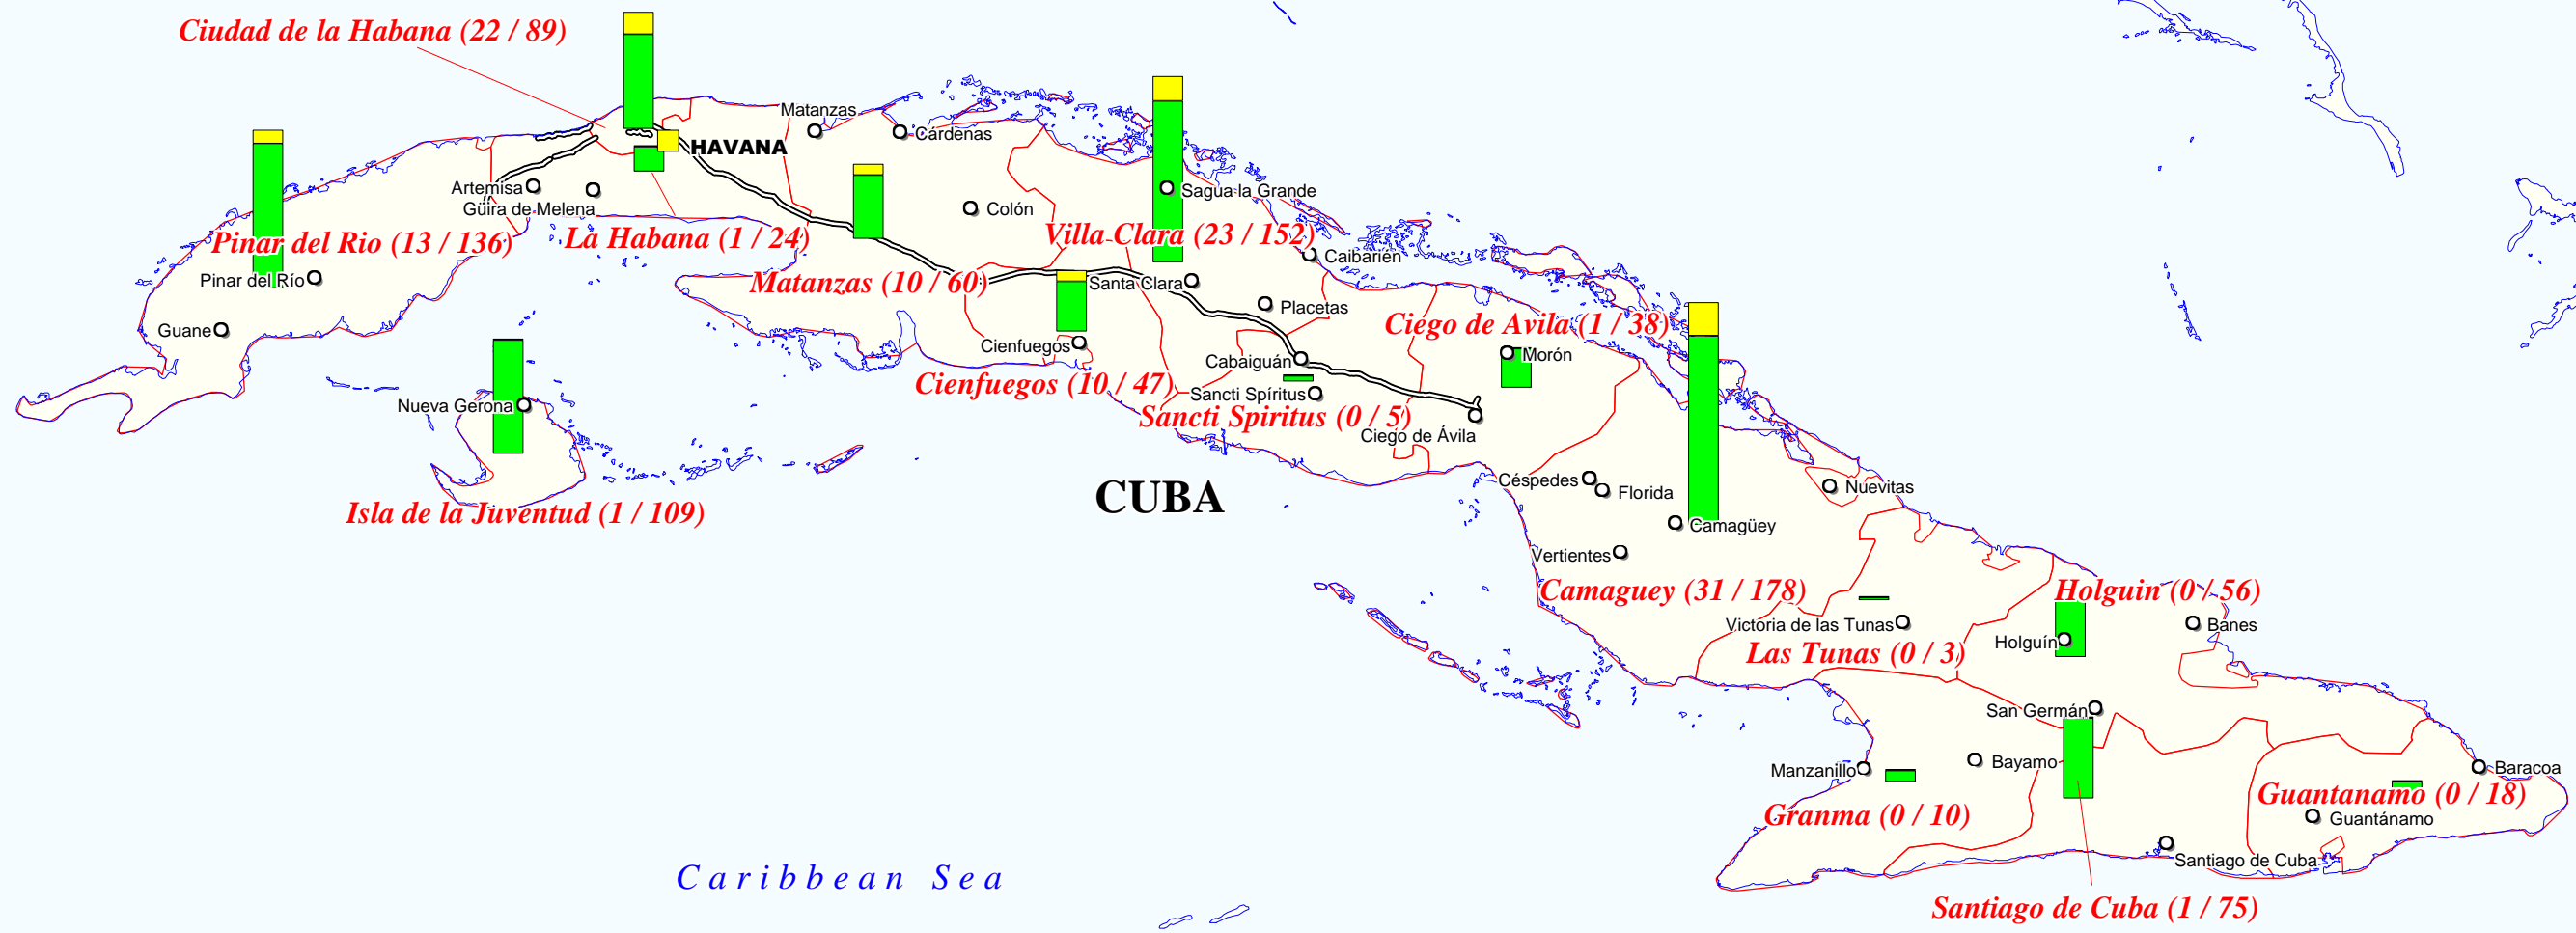

UNHCR Mapping Unit

UNITED STATES OF AMERICA

Gulf of Mexico

BAHAMAS

LEGEND

- Capital
- Main town or village
- International boundary
- Primary road
- Administrative boundary

Refugee population

The boundaries and names shown and the designations used on this map do not imply official endorsement or acceptance by the United Nations.

SOURCES: UNHCR, GLOBAL INSIGHT DIGITAL MAPPING - © 1998 EUROPA TECHNOLOGIES LTD.