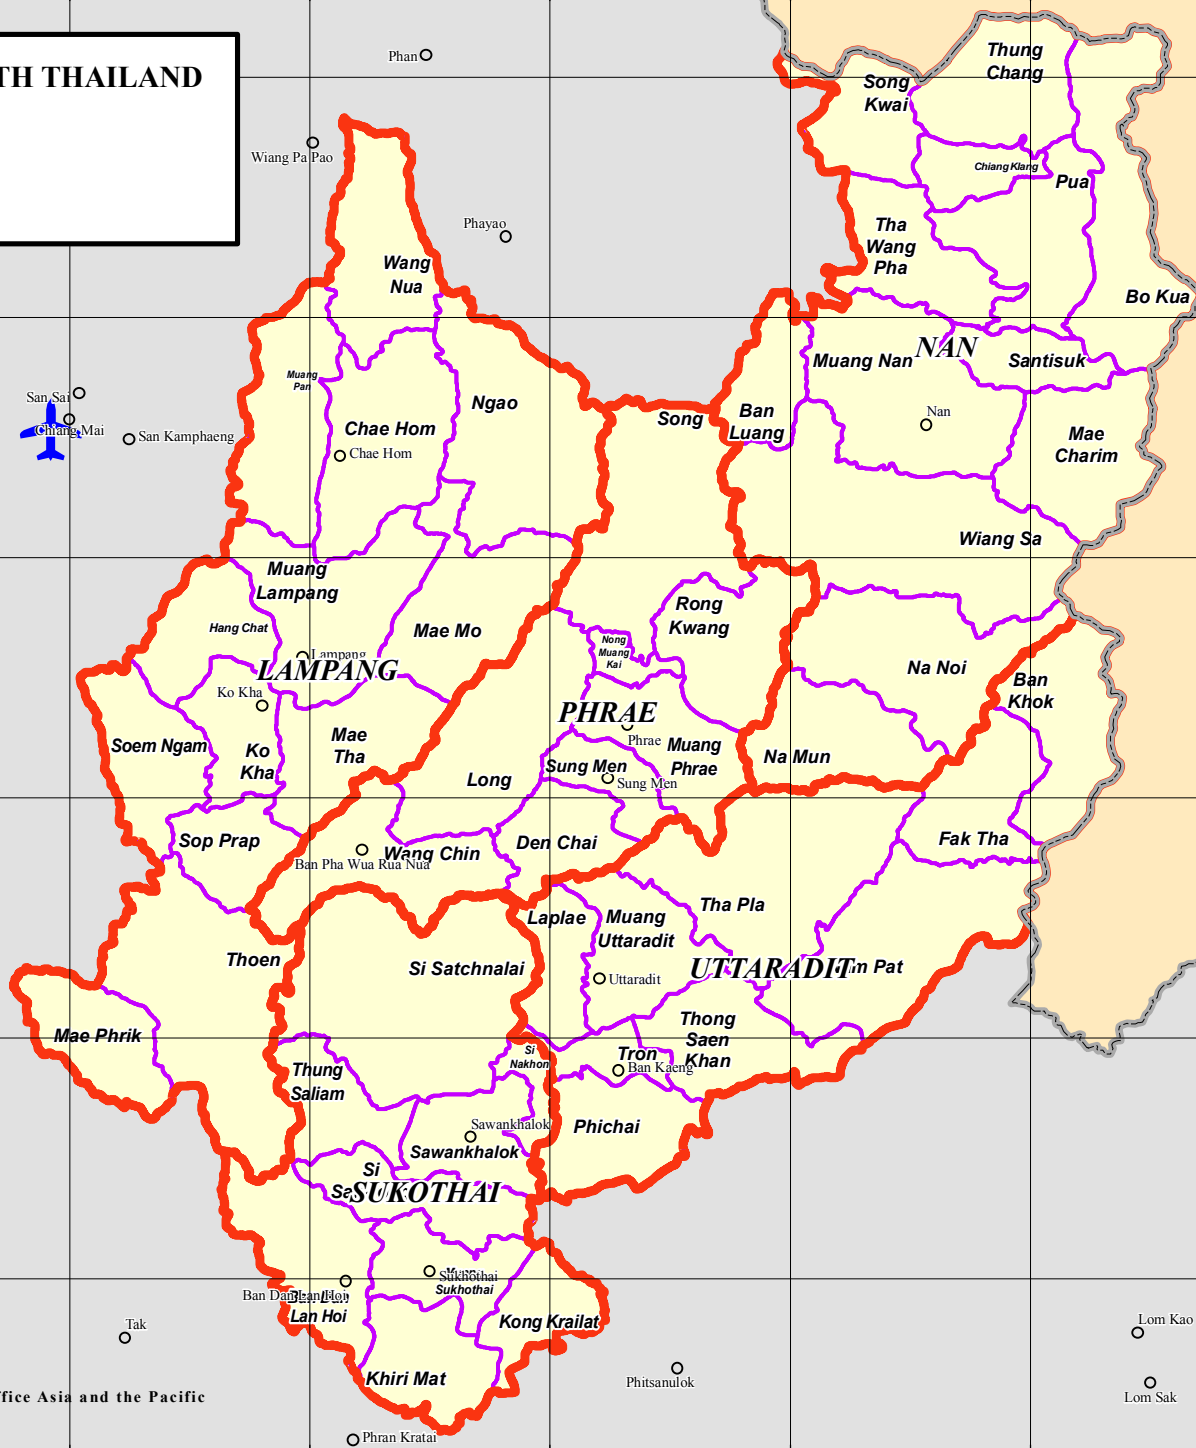

AFFECTED DISTRICTS NORTH THAILAND

FLOODS AND MUDSLIDES

24 MAY 2006

THAILAND

LAOS, D.P.R

Legend:

- Provincial Capital
- City, town
- ▭ Affected Province
- ▬ International Boundary
- ▬ Provincial Boundary
- ✈ City, town

Scale:

0 4.5 9 18 27 36 Miles

0 3.5 7 14 21 28 Kilometers

OCHA-Regional Office Asia and the Pacific
MAY 2006