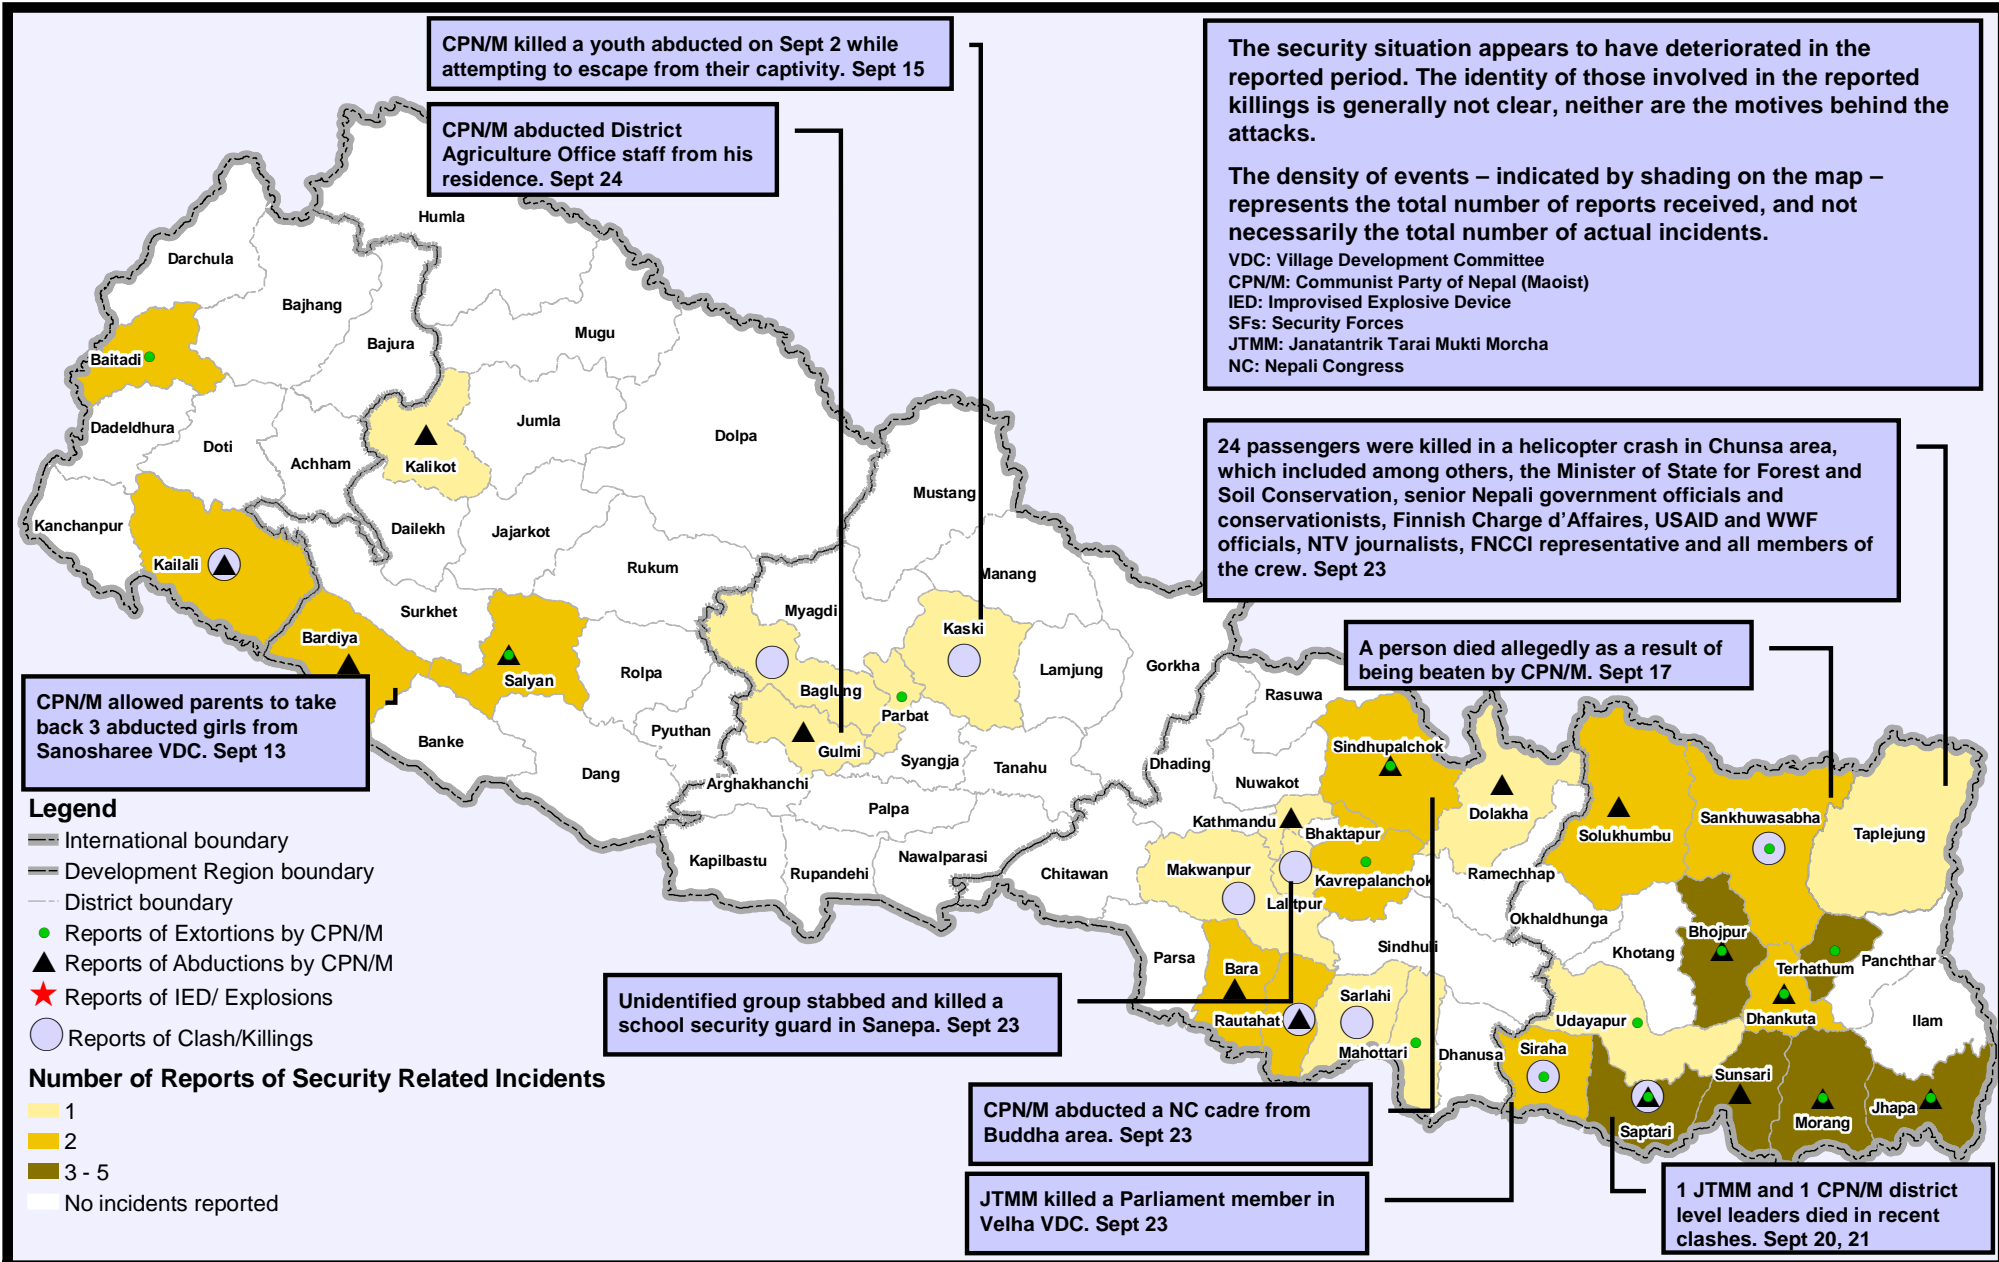

# NEPAL Reports of Security Incidents: September 12, 2006 - September 25, 2006

Map Produced by OCHA, Nepal. This map can be downloaded from <http://www.un.org.np>  
 Data Source: International and domestic media and field reports from UN Agencies, Donors and I/NGO's

Last Updated  
 Sept 26, 2006

The boundaries and names shown and the designations used on this map do not imply official endorsement or acceptance by the United Nations