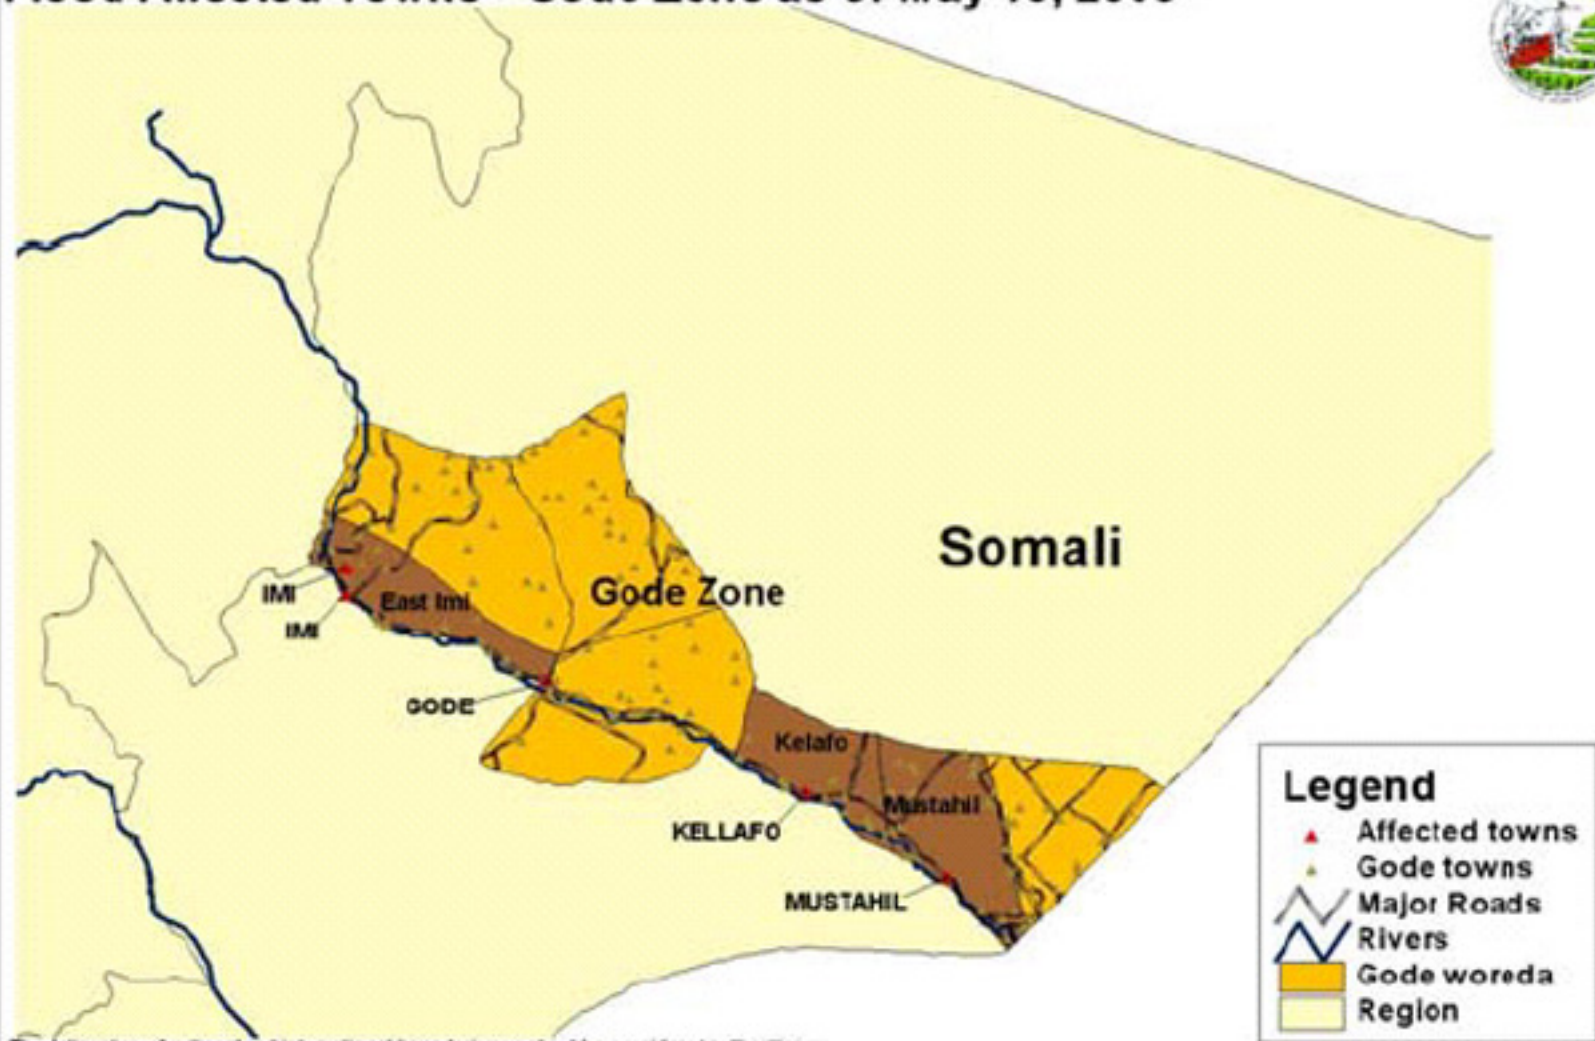

# Flood Affected Towns - Gode Zone as of May 16, 2003

The delineation of national and international boundaries must not be considered authorities.

Data courtesy of UNOCHA-EYE

© DPPC Information Centre 2003