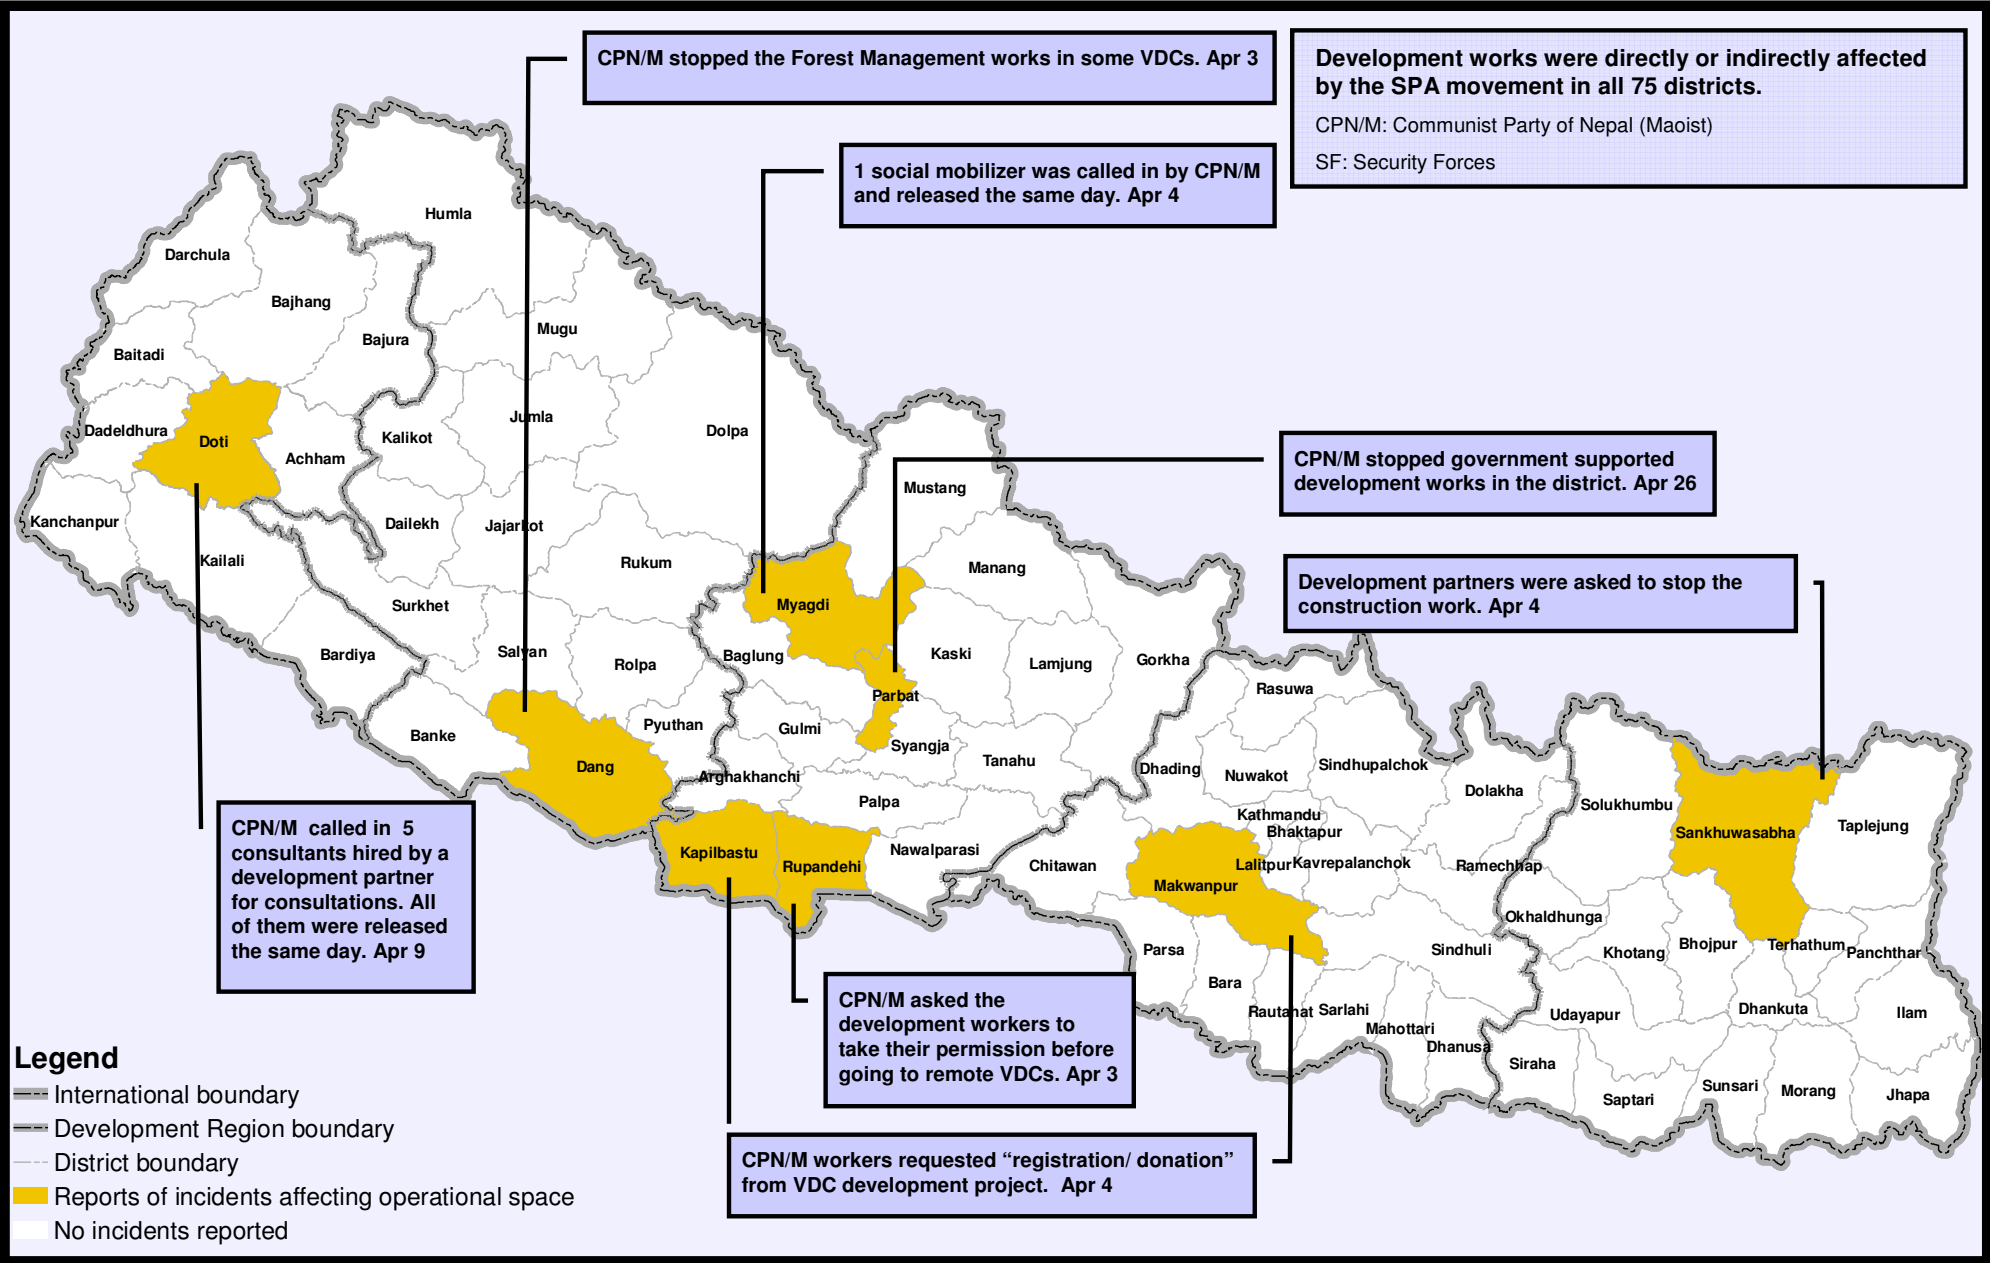

NEPAL Operational Space: Apr 1 to Apr 30, 2006

Map Produced by OCHA, Nepal. This map can be downloaded from <http://www.un.org.np>
 Data Source: International and domestic media and field reports from UN Agencies, Donors and I/NGO's