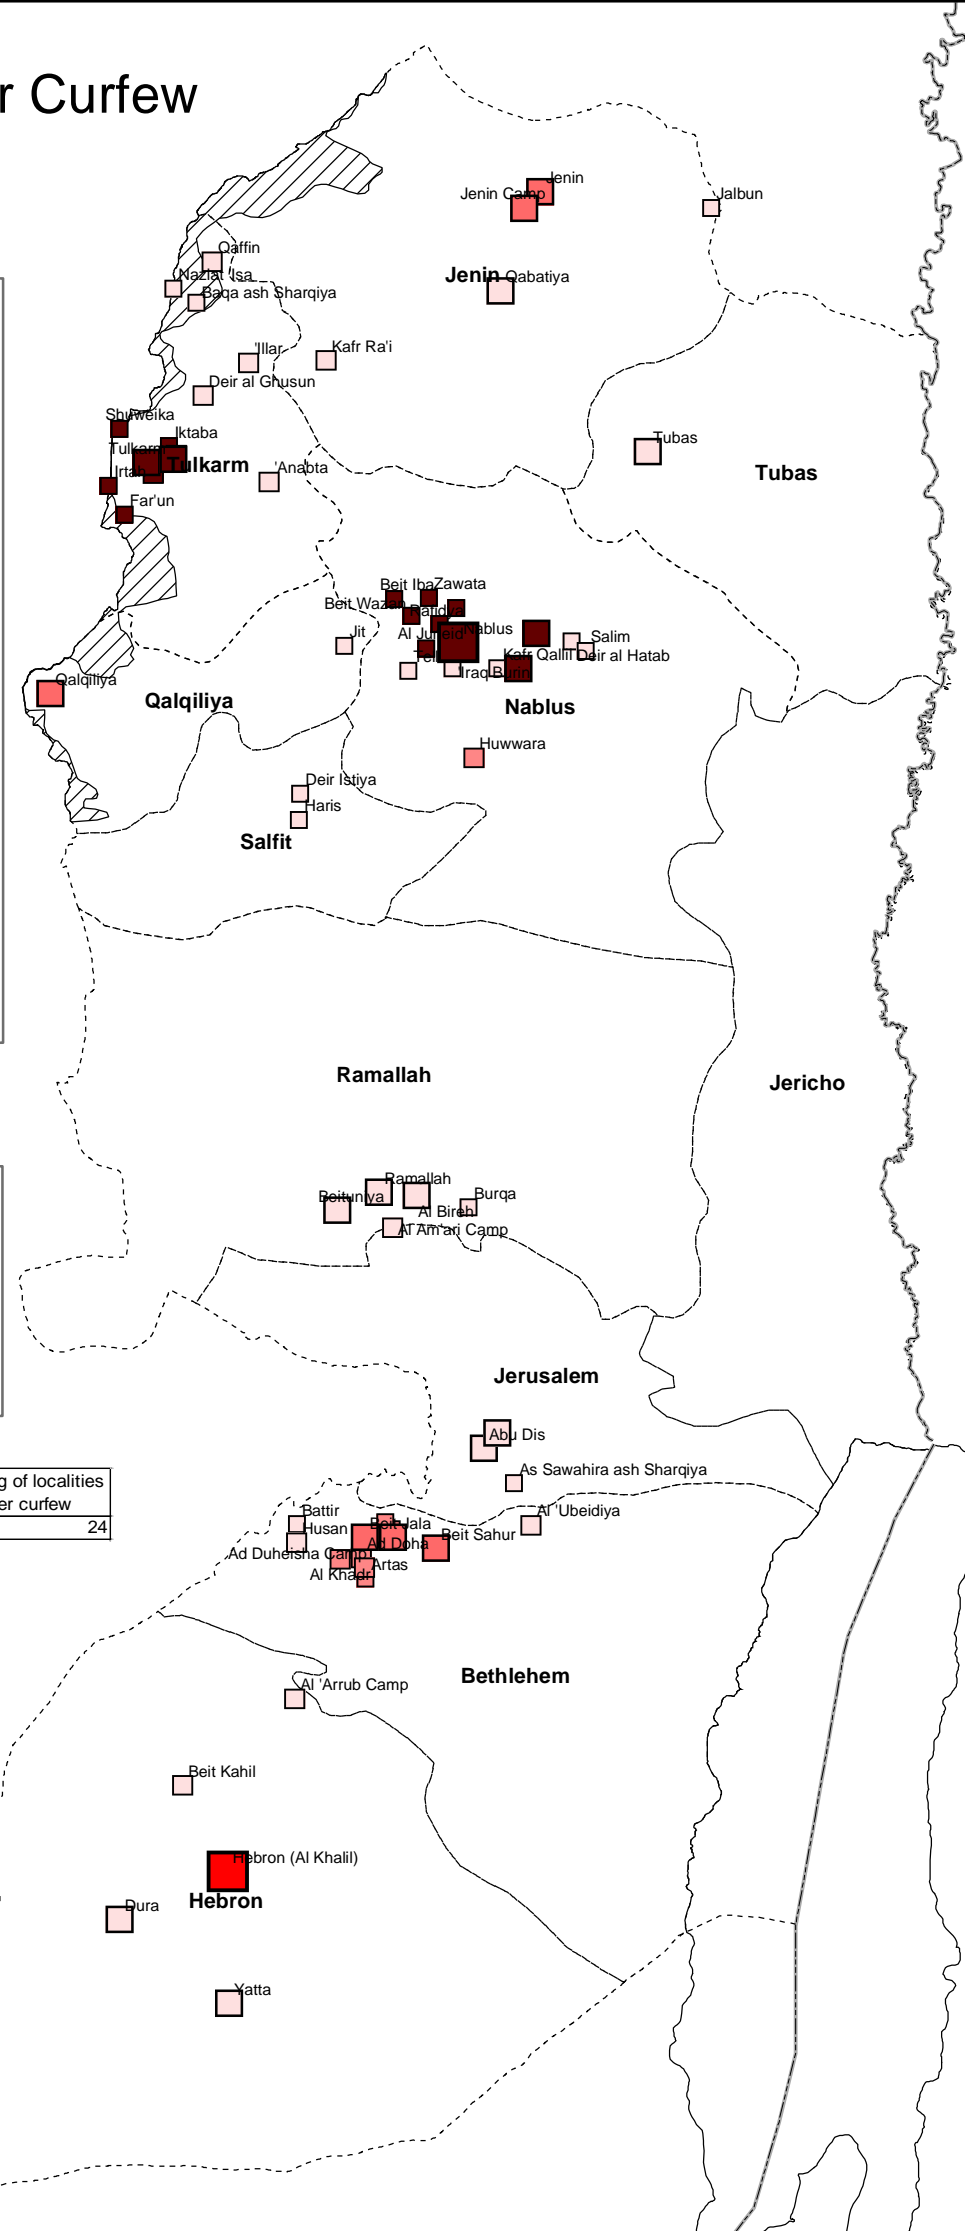

The West Bank under Curfew November 2002

The designations employed and the presentation of material on this map do not imply the expression of any opinion whatsoever on the part of the Secretariat of the United Nations concerning the legal status of any country, territory, city or area or of its authorities, or concerning the delimitation of its frontiers or boundaries.

Map data: PA Ministry of Planning and International Cooperation, July 2002. Curfew data: UNRWA & OCHA, November 2002. Cartography: Humanitarian Information Center, 12 December 2002.

Average population under curfew	Min population under curfew	Max population under curfew	Daily avg of localities under curfew
413692	232143	581973	24