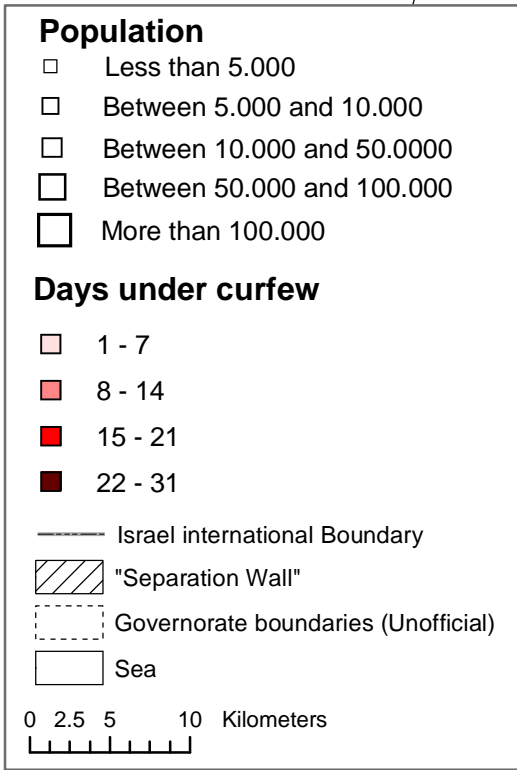

The West Bank under Curfew November 2002

The designations employed and the presentation of material on this map do not imply the expression of any opinion whatsoever on the part of the Secretariat of the United Nations concerning the legal status of any country, territory, city or area or of its authorities, or concerning the delimitation of its frontiers or boundaries.

Map data: PA Ministry of Planning and International Cooperation, July 2002. Curfew data: UNRWA & OCHA, November 2002. Cartography: Humanitarian Information Center, 12 December 2002.

Average population under curfew	Min population under curfew	Max population under curfew	Daily avg of localities under curfew
413692	232143	581973	24