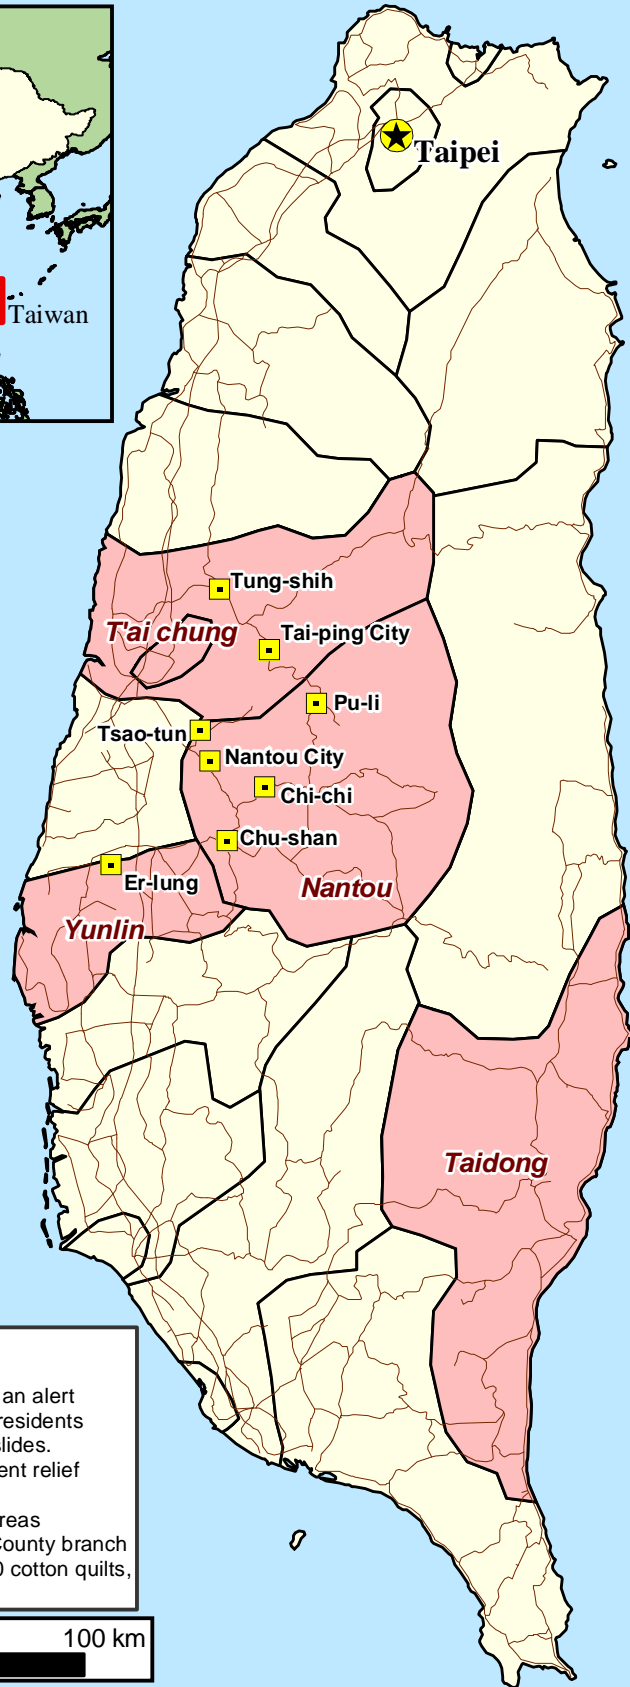

China (Taiwan) - Typhoon Mindulle and Floods

5 July 2004

IFRC Information Bulletin No. 1
GLIDE number: TC-2004-000042-TWN

"Approximately 19 people have been killed and nine others are missing following Typhoon Mindulle's heavy rains which caused heavy flooding affecting the middle and southern parts of Taiwan."

-  Affected Towns
-  Affected Counties
-  Roads
-  County Boundaries

TAIWAN STRAIT

PHILIPPINE SEA

- 19 dead
- 9 missing
- The government of Taiwan has issued an alert to 81 towns and villages encouraging residents to prepare for more flooding and mudslides.
- The Taiwan Red Cross Organisation sent relief supplies from the island's 23 disaster preparedness centres to the affected areas
- As of 5 July the Red Cross Taichung County branch alone distributed 80 sleeping bags, 800 cotton quilts, and 800 blankets.

Map Produced by
ReliefWeb
7 July 2004
www.reliefweb.int

The boundaries and names shown and the designations used on this map do not imply official endorsement or acceptance by the United Nations