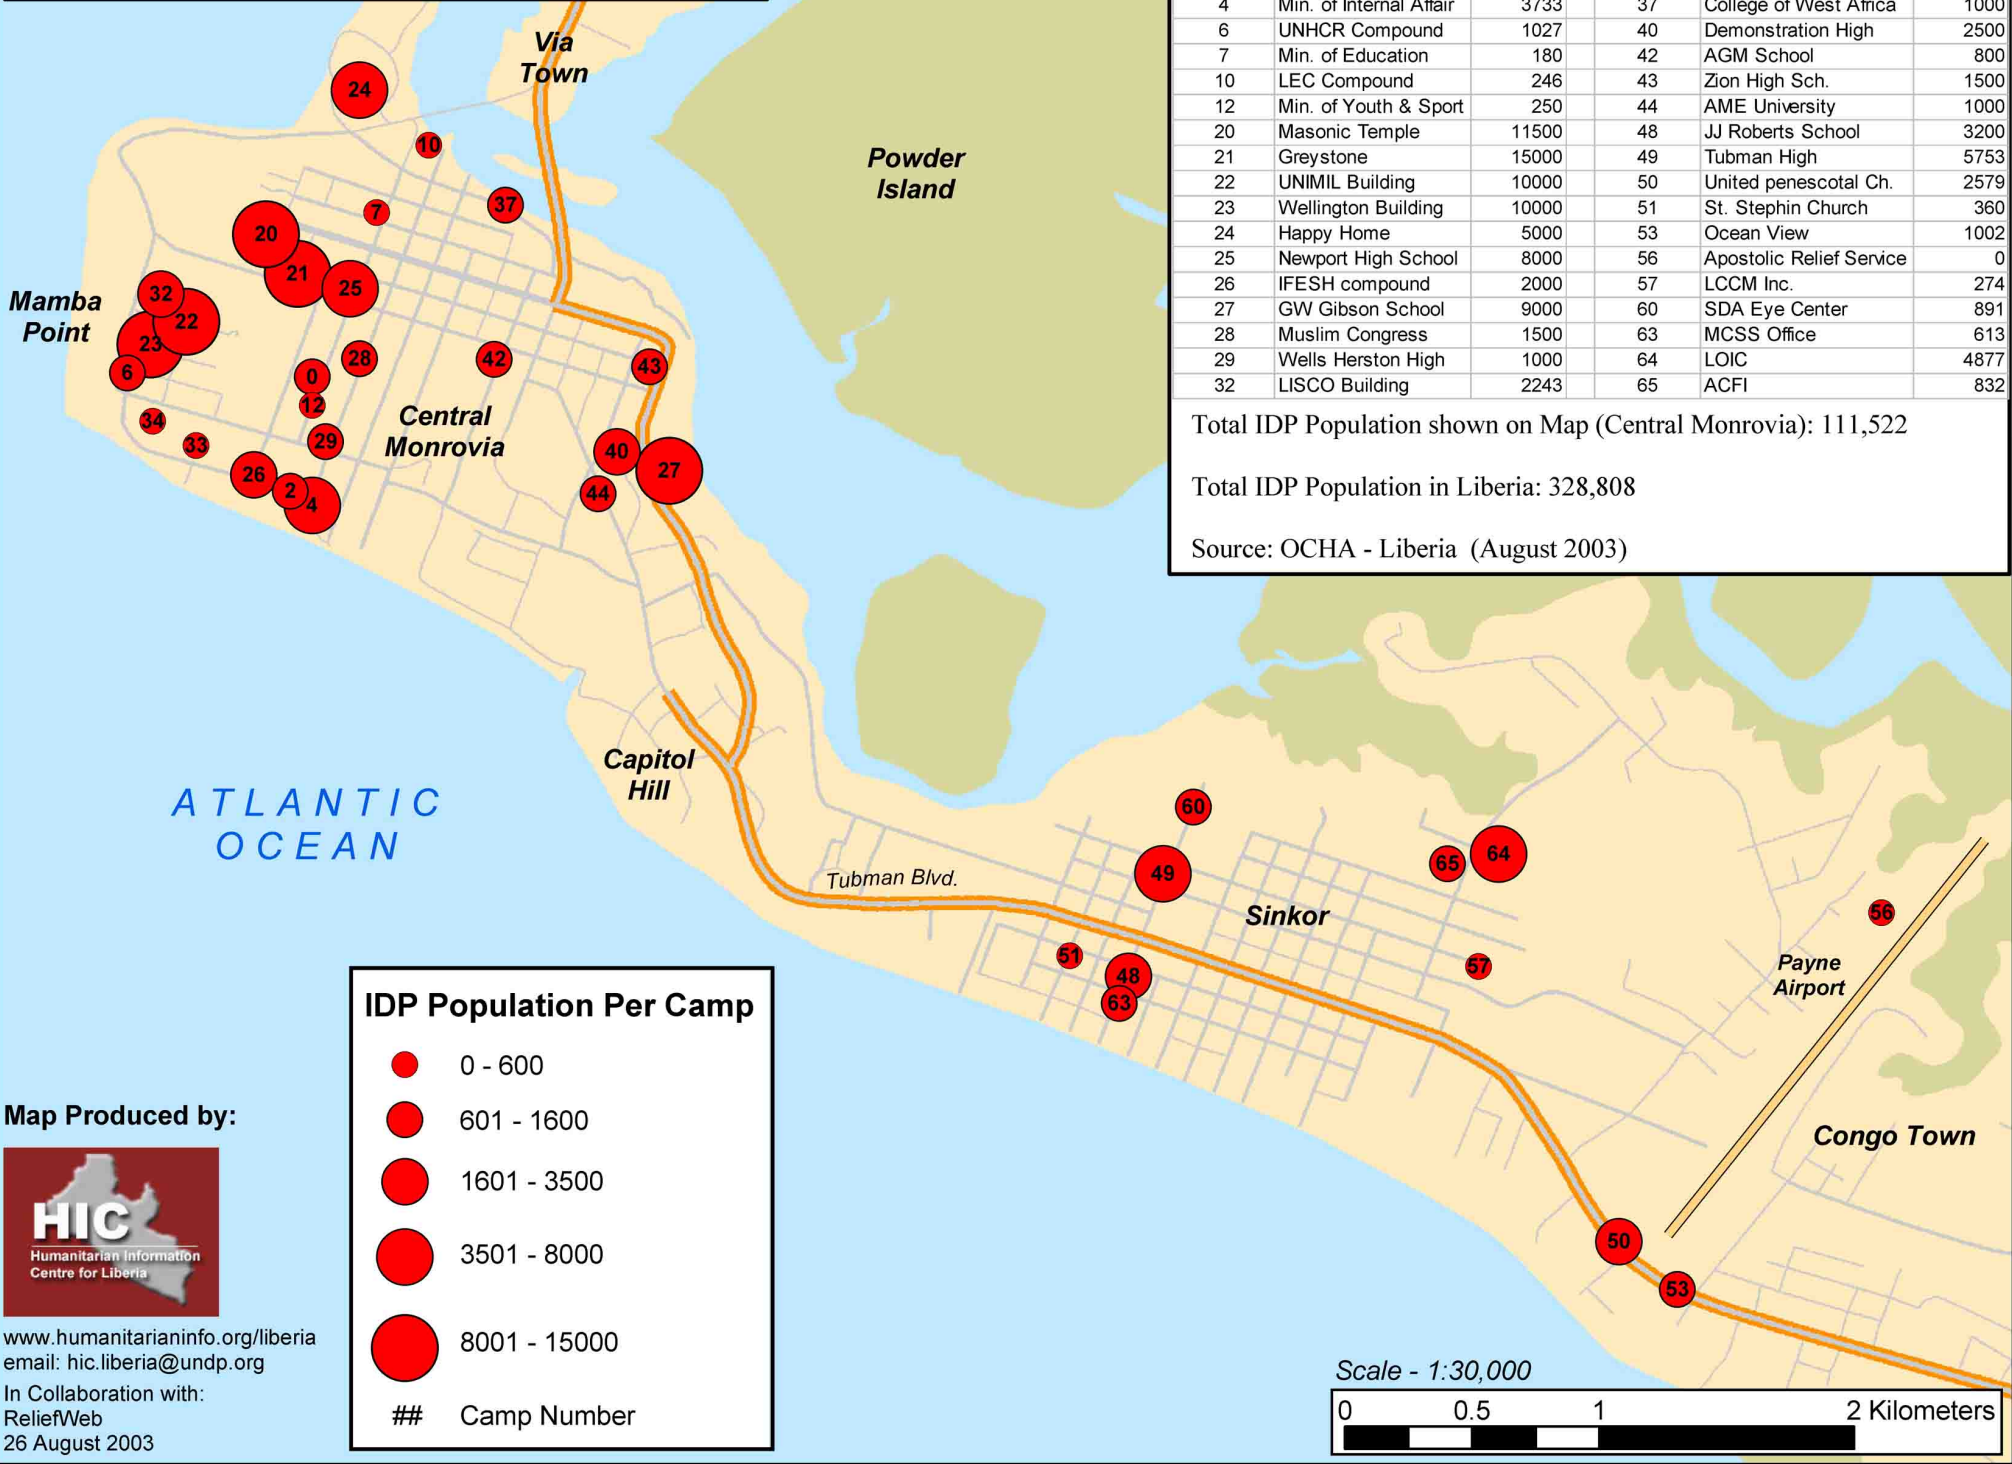

IDP Populations in Monrovia

CAMP_NO	NAME	IDP_POP	CAMP_NO	NAME	IDP_POP
0	Group of '77'	1480	33	UNDP Compound	332
2	Ambassador Hotel	1600	34	WFP Compound	250
4	Min. of Internal Affair	3733	37	College of West Africa	1000
6	UNHCR Compound	1027	40	Demonstration High	2500
7	Min. of Education	180	42	AGM School	800
10	LEC Compound	246	43	Zion High Sch.	1500
12	Min. of Youth & Sport	250	44	AME University	1000
20	Masonic Temple	11500	48	JJ Roberts School	3200
21	Greystone	15000	49	Tubman High	5753
22	UNIMIL Building	10000	50	United penescotal Ch.	2579
23	Wellington Building	10000	51	St. Stephin Church	360
24	Happy Home	5000	53	Ocean View	1002
25	Newport High School	8000	56	Apostolic Relief Service	0
26	IFESH compound	2000	57	LCCM Inc.	274
27	GW Gibson School	9000	60	SDA Eye Center	891
28	Muslim Congress	1500	63	MCSS Office	613
29	Wells Herston High	1000	64	LOIC	4877
32	LISCO Building	2243	65	ACFI	832

Total IDP Population shown on Map (Central Monrovia): 111,522

Total IDP Population in Liberia: 328,808

Source: OCHA - Liberia (August 2003)

IDP Population Per Camp

- 0 - 600
- 601 - 1600
- 1601 - 3500
- 3501 - 8000
- 8001 - 15000

Camp Number

Map Produced by:

www.humanitarianinfo.org/liberia
 email: hic.liberia@undp.org
 In Collaboration with:
 ReliefWeb
 26 August 2003

Scale - 1:30,000