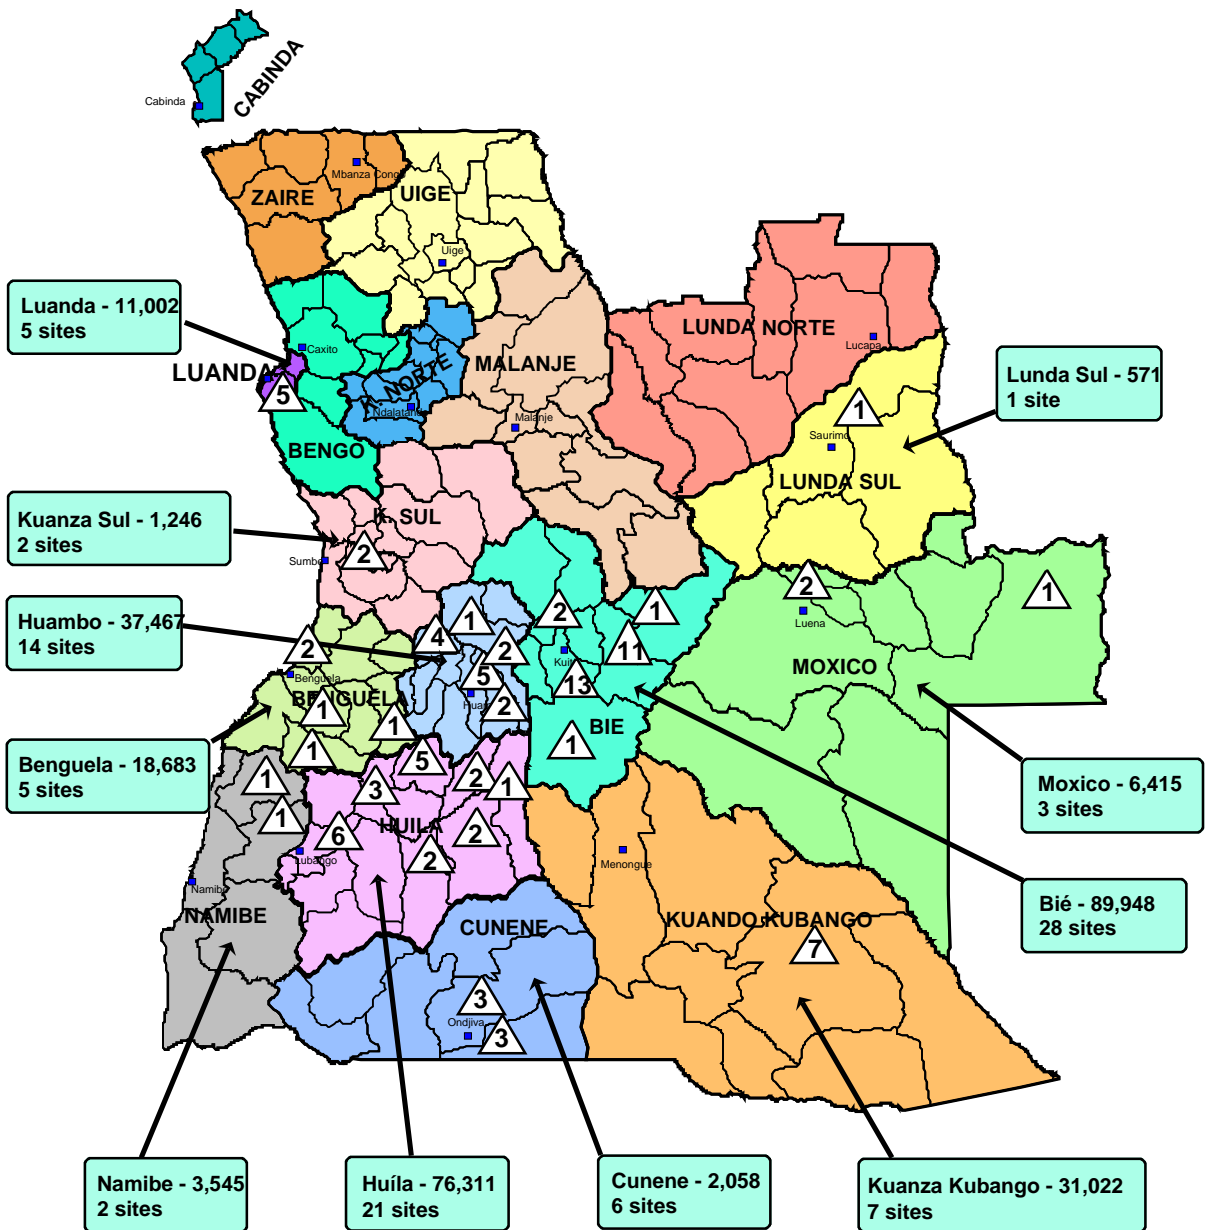

OCHA - ANGOLA

IDPs in Camps and Transit Centres

278,268 IDPs in 94 sites

These figures are currently under review due to the increasing rate of spontaneous return.