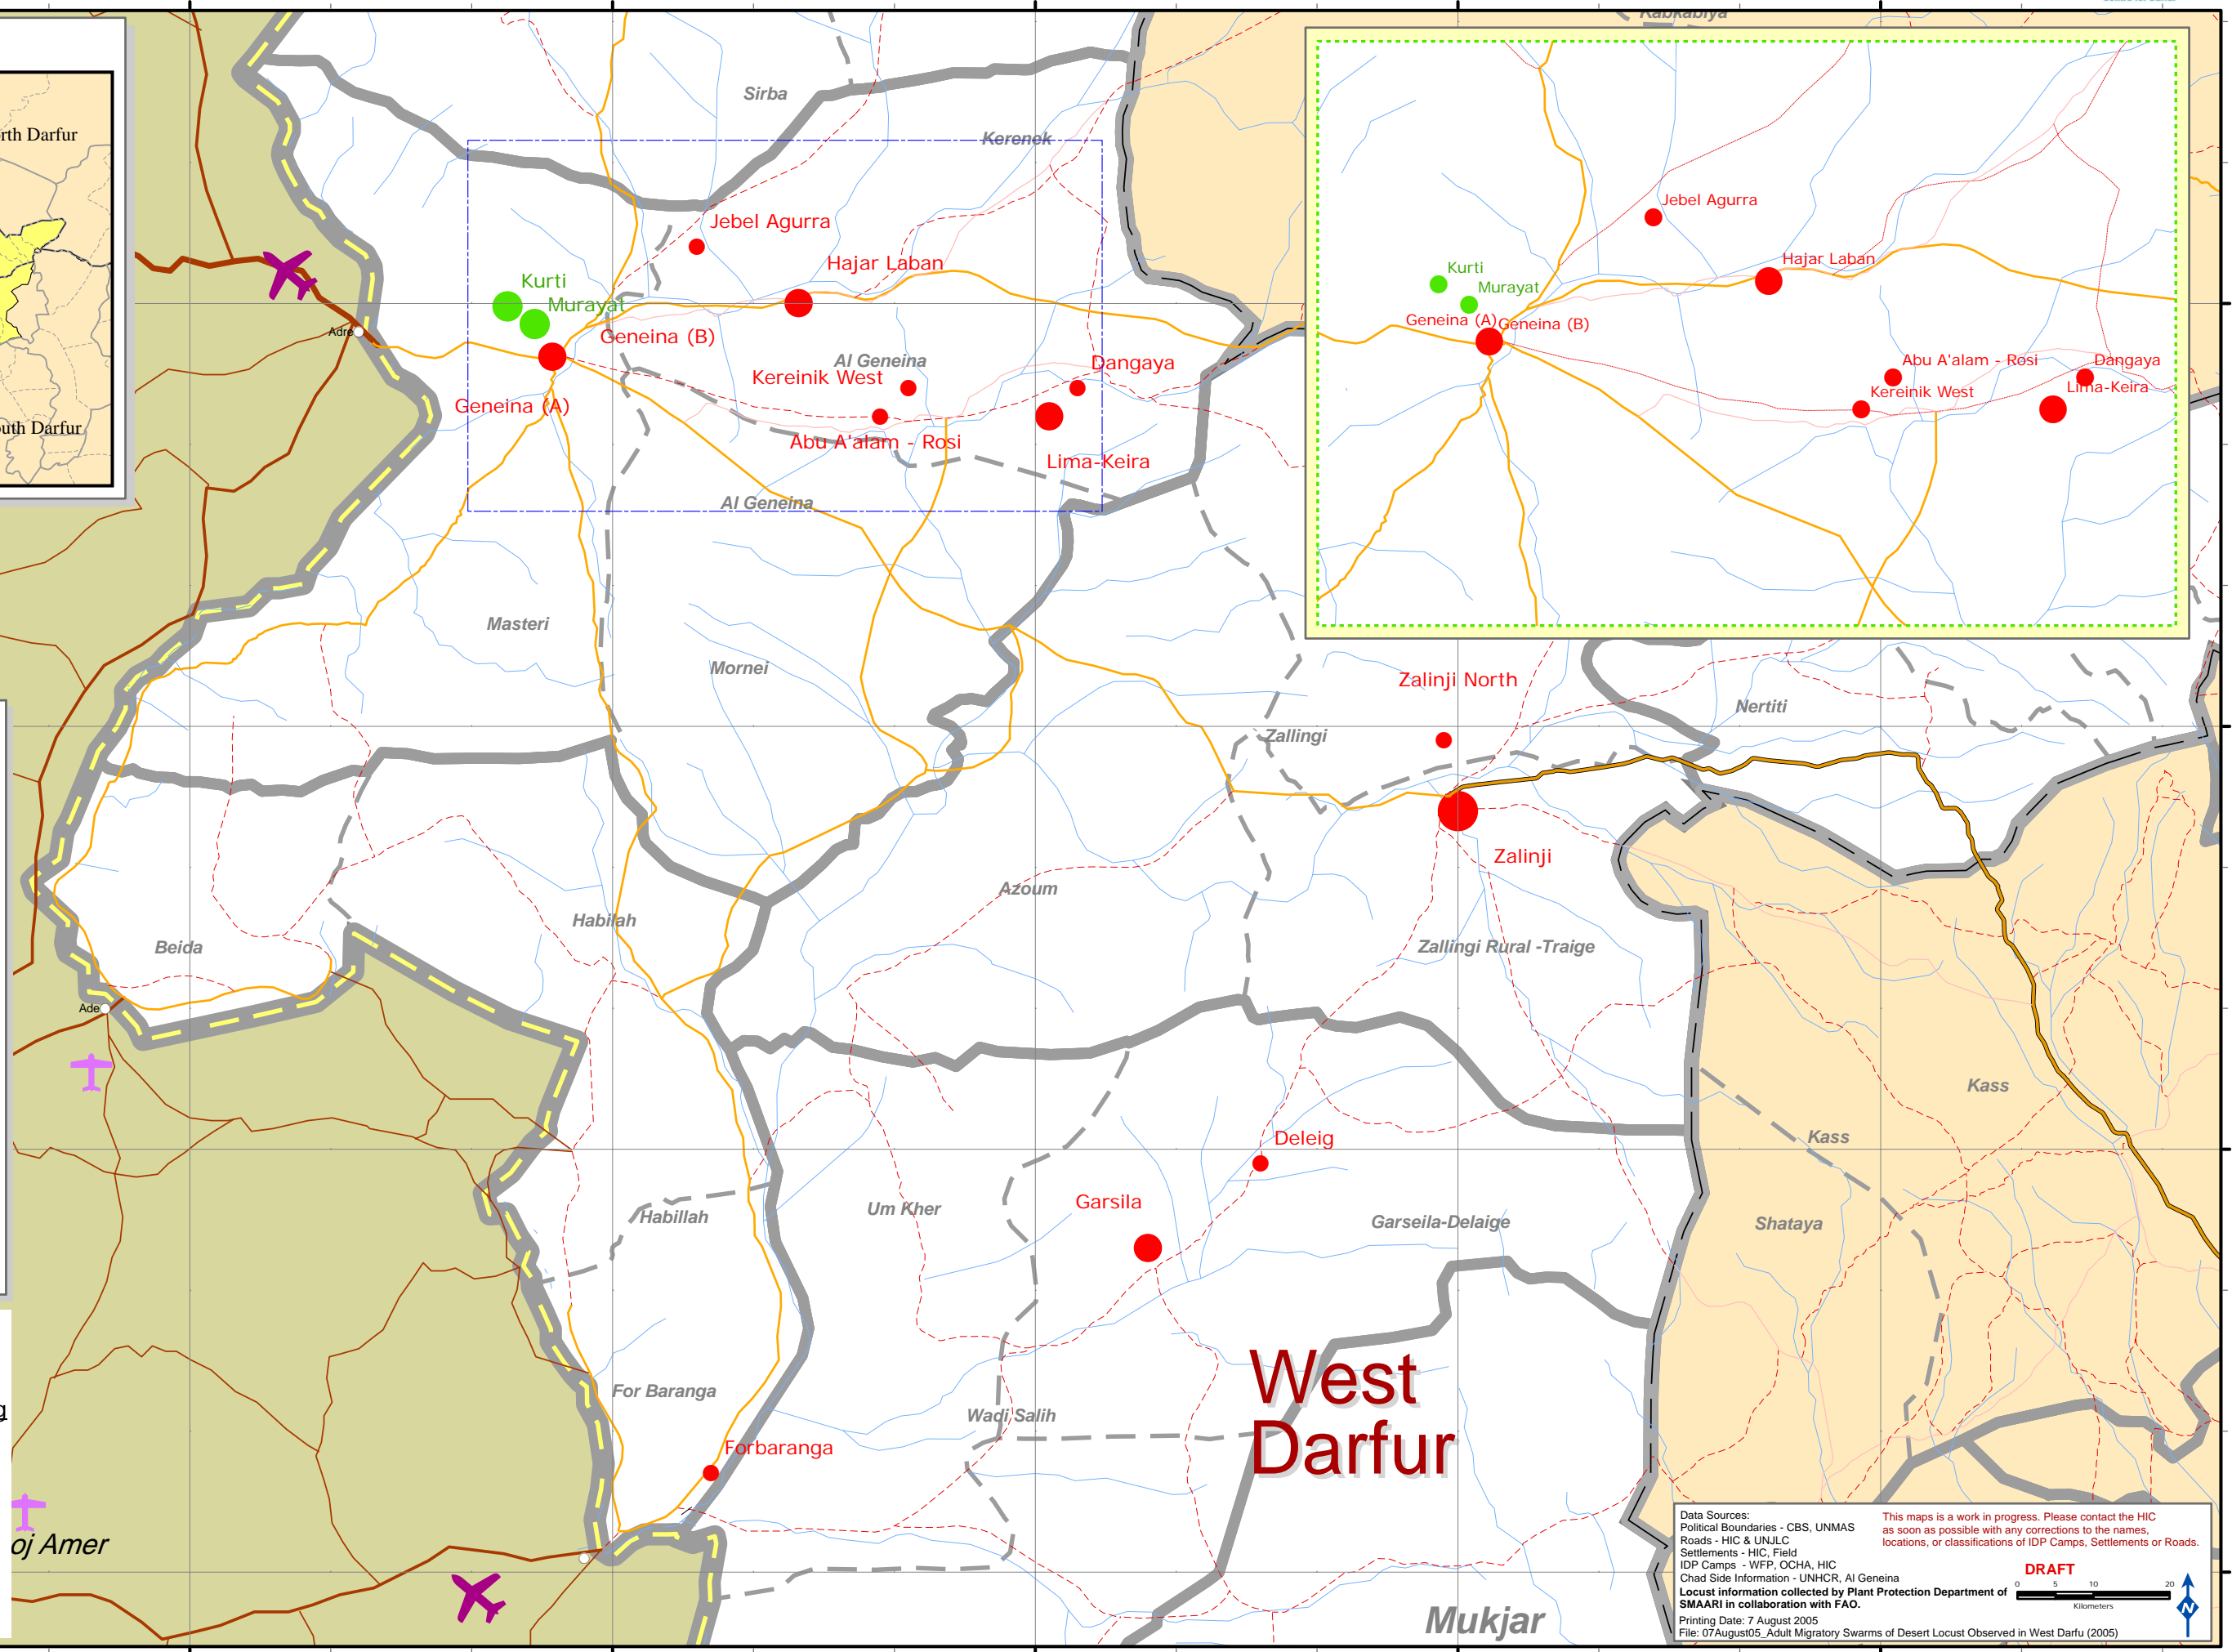

Adult Migratory Swarms of Desert Locust Observed in West Darfur (2005)

HIC-Darfur
Main Office: Khartoum, Sudan
hic-darfur-info@un.org
www.humanitarianinfo.org/darfur

Legend

- Capital
- Principal Town
- Secondary Town
- Village
- ▲ IDP Gatherings
- Paved Road
- Primary Road
- Secondary Road
- Track
- River (Wadi)
- Rural Council Boundary
- Locality Boundary
- State Boundary
- International Bdry

Locust Stage by Size of Swarm

Not Settled for Breeding

- 200 - 500
- 500 - 1000
- 1000 - 7200

Adults/Swarm

- 600 - 800

Data Sources:
Political Boundaries - CBS, UNMAS
Roads - HIC & UNJLC
Settlements - HIC, Field
IDP Camps - WFP, OCHA, HIC
Chad Side Information - UNHCR, Al Geneina
Locust information collected by Plant Protection Department of SMAARI in collaboration with FAO.

This map is a work in progress. Please contact the HIC as soon as possible with any corrections to the names, locations, or classifications of IDP Camps, Settlements or Roads.

DRAFT

0 5 10 20
Kilometers

Printing Date: 7 August 2005
File: 07August05_Adult Migratory Swarms of Desert Locust Observed in West Darfu (2005)

* Locality boundaries are not complete for South Darfur. The boundaries and names shown do not imply official endorsement or acceptance by the Government of Sudan or the United Nations