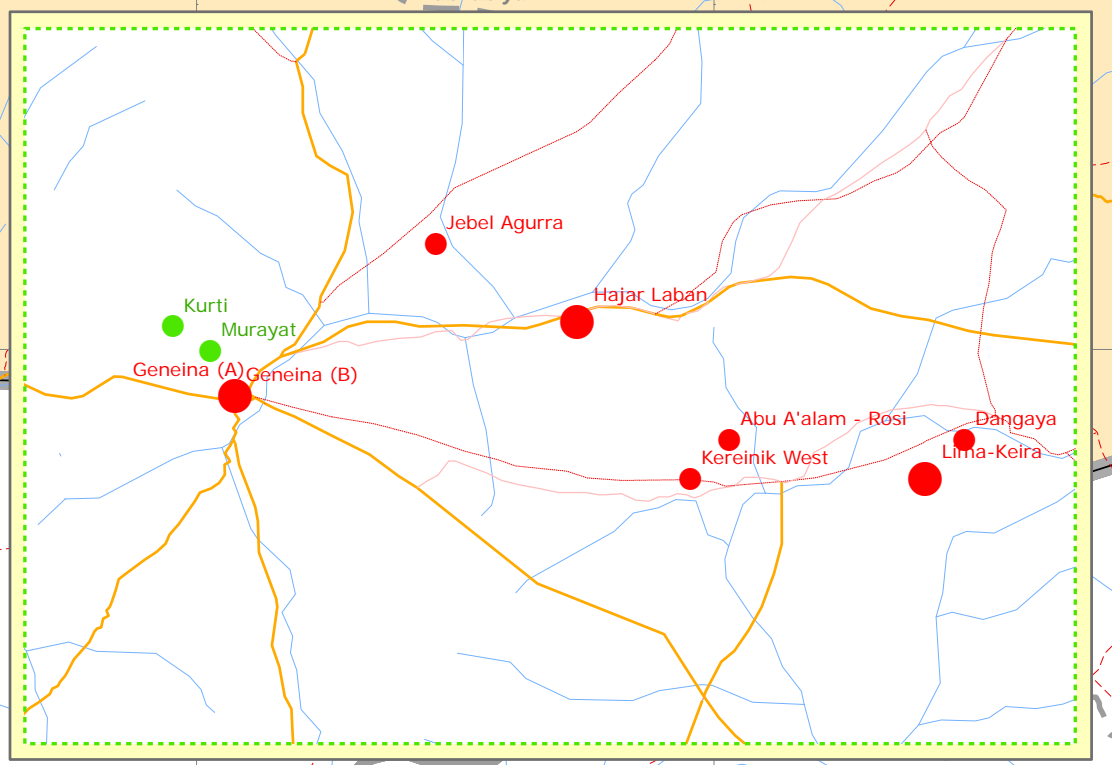

Adult Migratory Swarms of Desert Locust Observed in West Darfur (2005)

HIC-Darfur
Main Office: Khartoum, Sudan
hic-darfur-info@un.org
www.humanitarianinfo.org/darfur

Legend

- Capital
- Principal Town
- Secondary Town
- Village
- ▲ IDP Gatherings
- Paved Road
- Primary Road
- Secondary Road
- Track
- River (Wadi)
- Rural Council Boundary
- Locality Boundary
- State Boundary
- International Bdry

Locust Stage by Size of Swarm

Not Settled for Breeding

- 200 - 500
- 500 - 1000
- 1000 - 7200

Adults/Swarm

- 600 - 800

Data Sources:
Political Boundaries - CBS, UNMAS
Roads - HIC & UNJLC
Settlements - HIC, Field
IDP Camps - WFP, OCHA, HIC
Chad Side Information - UNHCR, Al Geneina
Locust information collected by Plant Protection Department of SMAARI in collaboration with FAO.

This map is a work in progress. Please contact the HIC as soon as possible with any corrections to the names, locations, or classifications of IDP Camps, Settlements or Roads.

DRAFT

0 5 10 20
Kilometers

Printing Date: 7 August 2005
File: 07August05_Adult Migratory Swarms of Desert Locust Observed in West Darfu (2005)

* Locality boundaries are not complete for South Darfur. The boundaries and names shown do not imply official endorsement or acceptance by the Government of Sudan or the United Nations