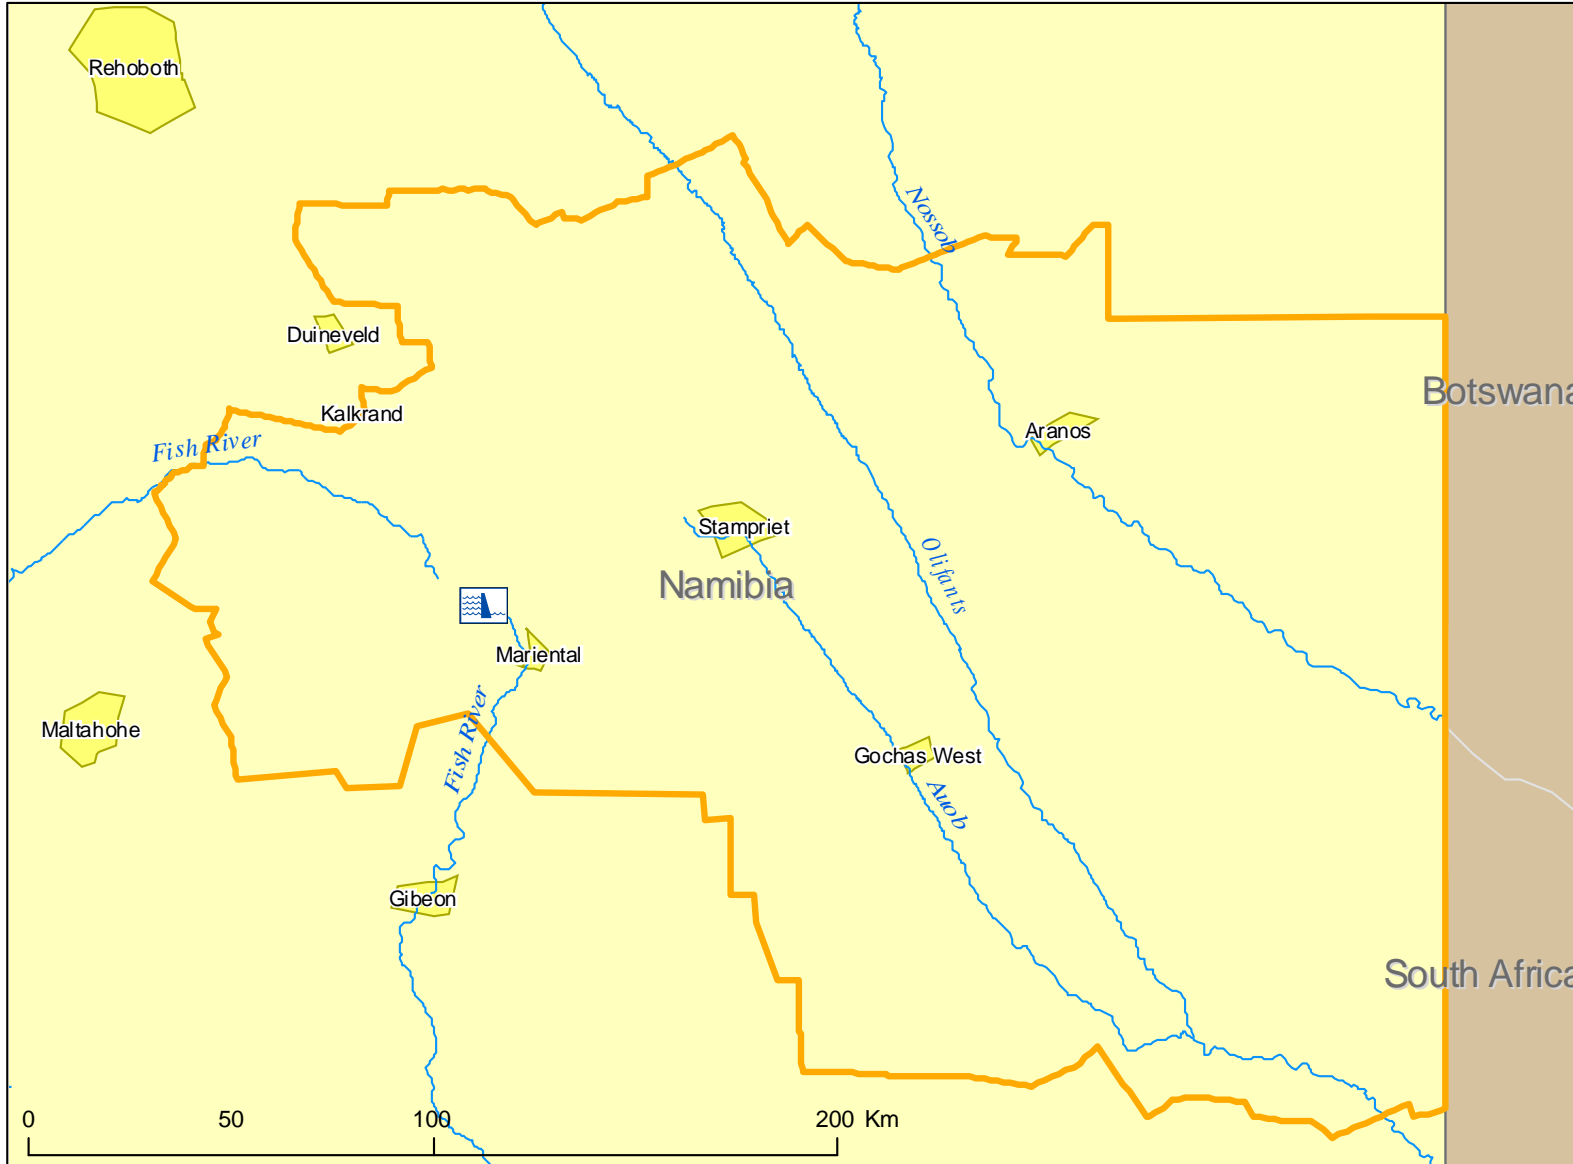

# Namibia: Floods

Hardap Dam

Main rivers

Urban areas

Mariental

Namibia

The maps used do not imply the expression of any opinion on the part of the International Federation of Red Cross and Red Crescent Societies or National Societies concerning the legal status of a territory or of its authorities.

Map data sources: ESRI, SAHIMS, CIPOTATO