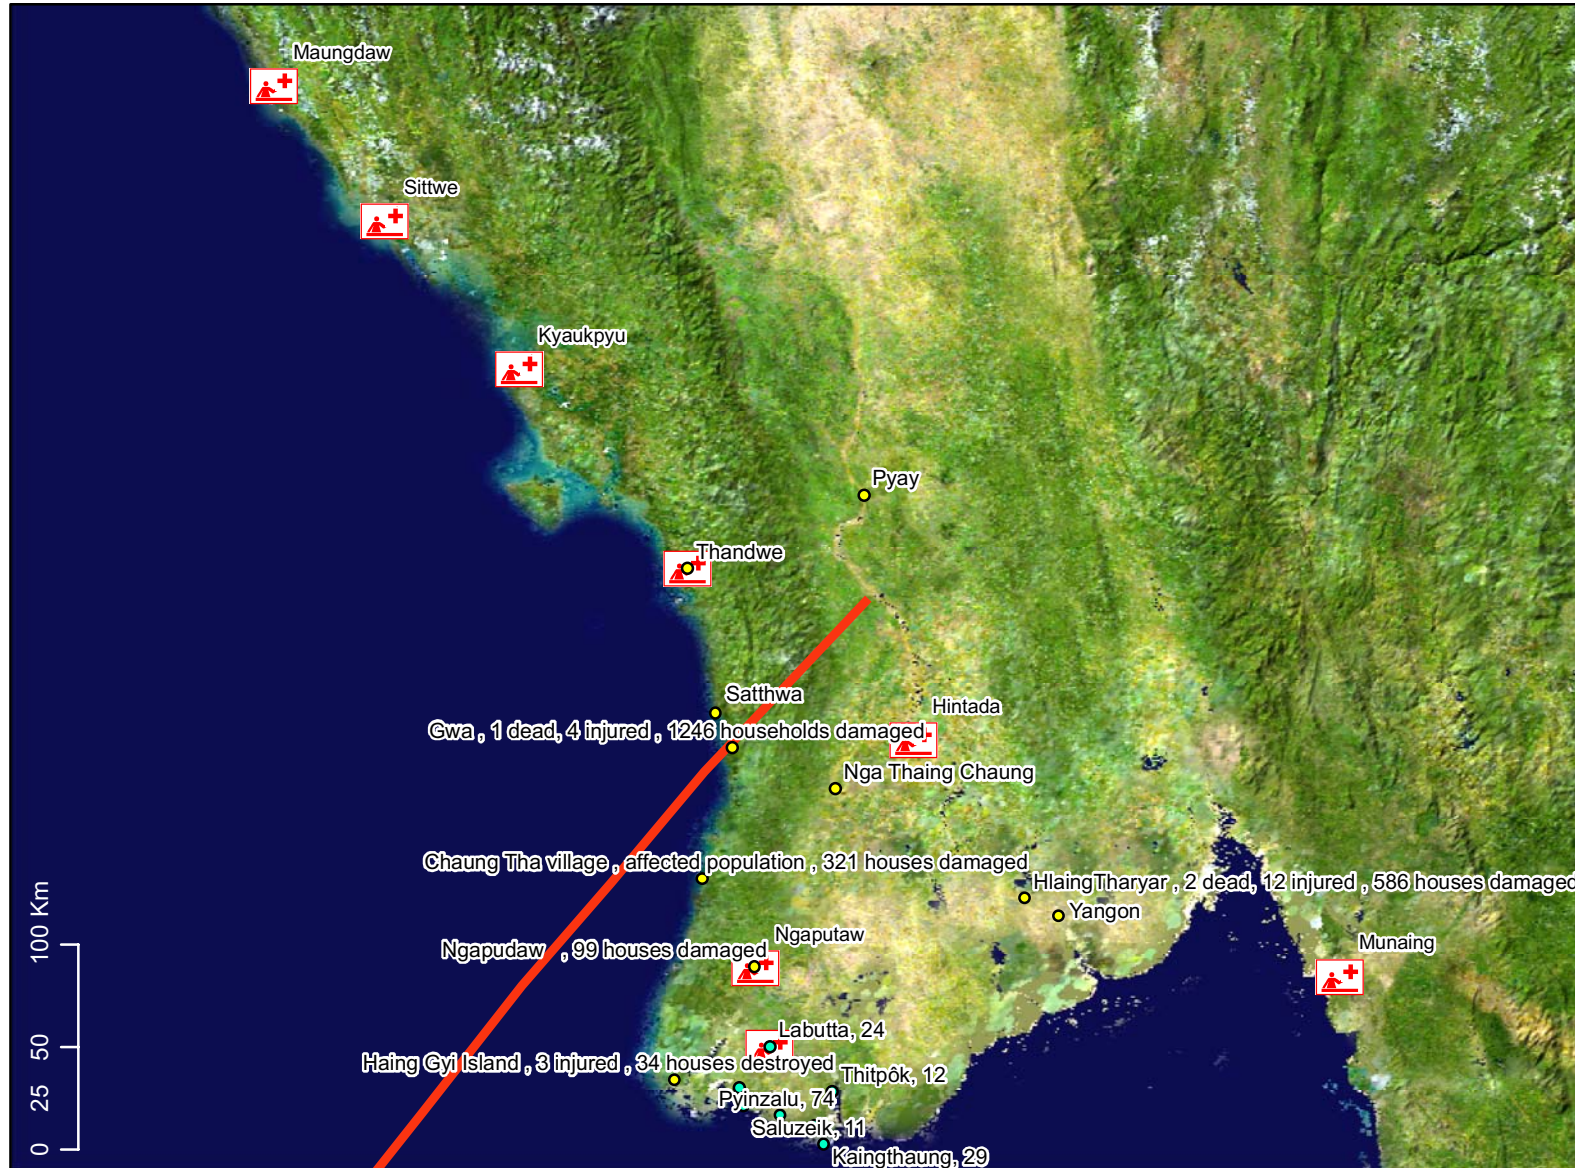

# Tropical Cyclone MALA in Myanmar

- Places
- Damages reported in Ayerwady Division
- Approximate path of MALA
- Response teams alerted

The maps used do not imply the expression of any opinion on the part of the International Federation of Red Cross and Red Crescent Societies or National Societies concerning the legal status of a territory or of its authorities.

Map data sources: ESRI, TERRA, AQUA, MODIS, DMIS, Hawaii solar observatory