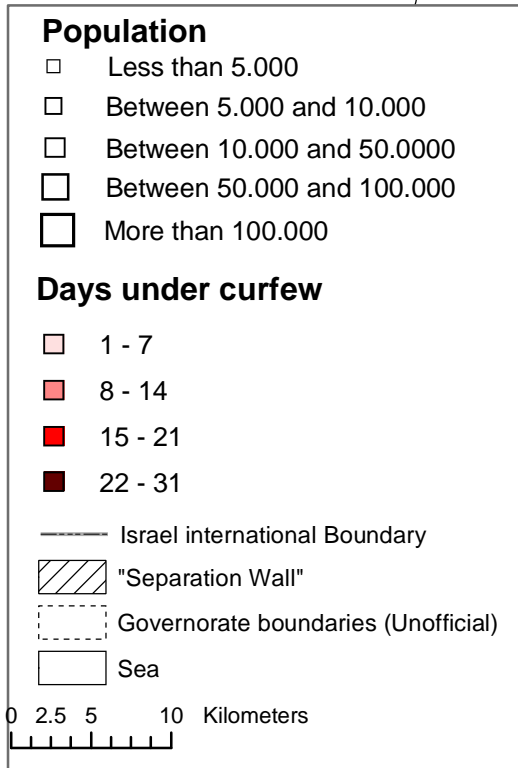

# The West Bank under Curfew October 2002

The designations employed and the presentation of material on this map do not imply the expression of any opinion whatsoever on the part of the Secretariat of the United Nations concerning the legal status of any country, territory, city or area or of its authorities, or concerning the delimitation of its frontiers or boundaries.

Map data: PA Ministry of Planning and International Cooperation, July 2002. Curfew data: UNRWA & OCHA, November 2002. Cartography: Humanitarian Information Center, 21 November 2002.

Average population under curfew	Min population under curfew	Max population under curfew
480,746	311,984	642,996