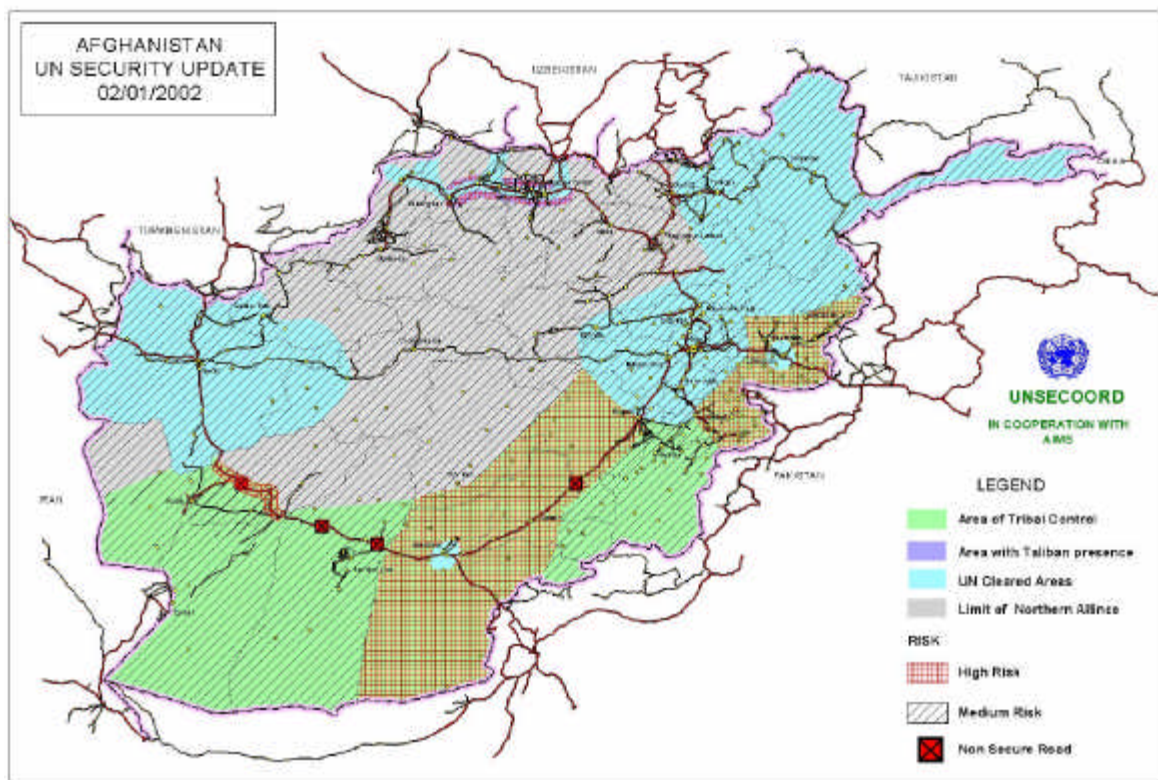

# WFP Food Deliveries vs. Requirements: 31 Dec 2001

- WFP stocks inside Afghanistan stands as of 31 Dec 2001 at 21,531 Mts.  
- WFP stocks in the region stand as of 31 Dec 2001 at 34,977 Mts.