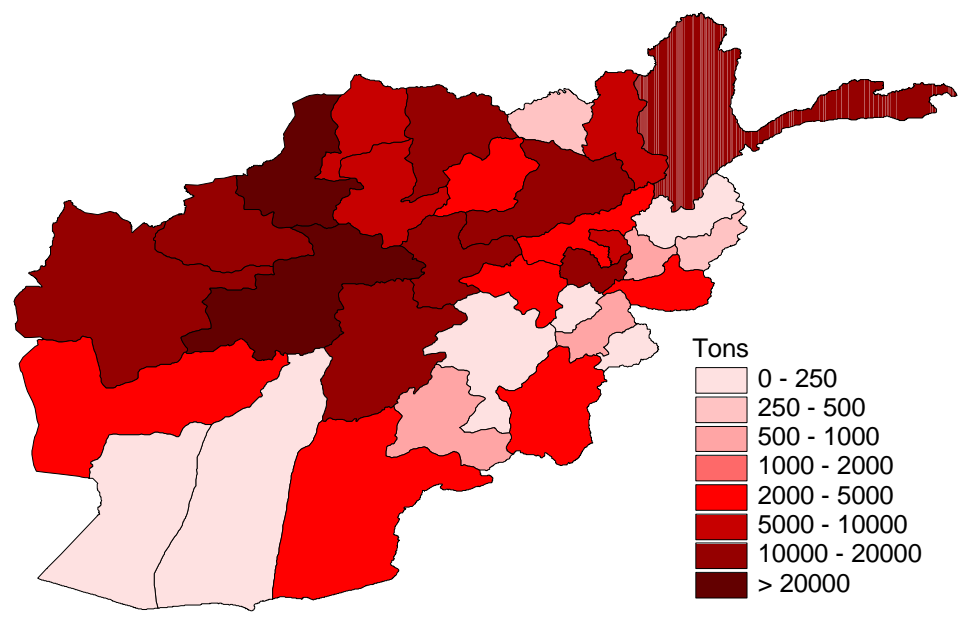

# WFP Food Deliveries vs. Requirements: 31 Dec 2001

- WFP stocks inside Afghanistan stands as of 31 Dec 2001 at 21,531 Mts.  
- WFP stocks in the region stand as of 31 Dec 2001 at 34,977 Mts.

## BALANCE AS PER 31 DEC