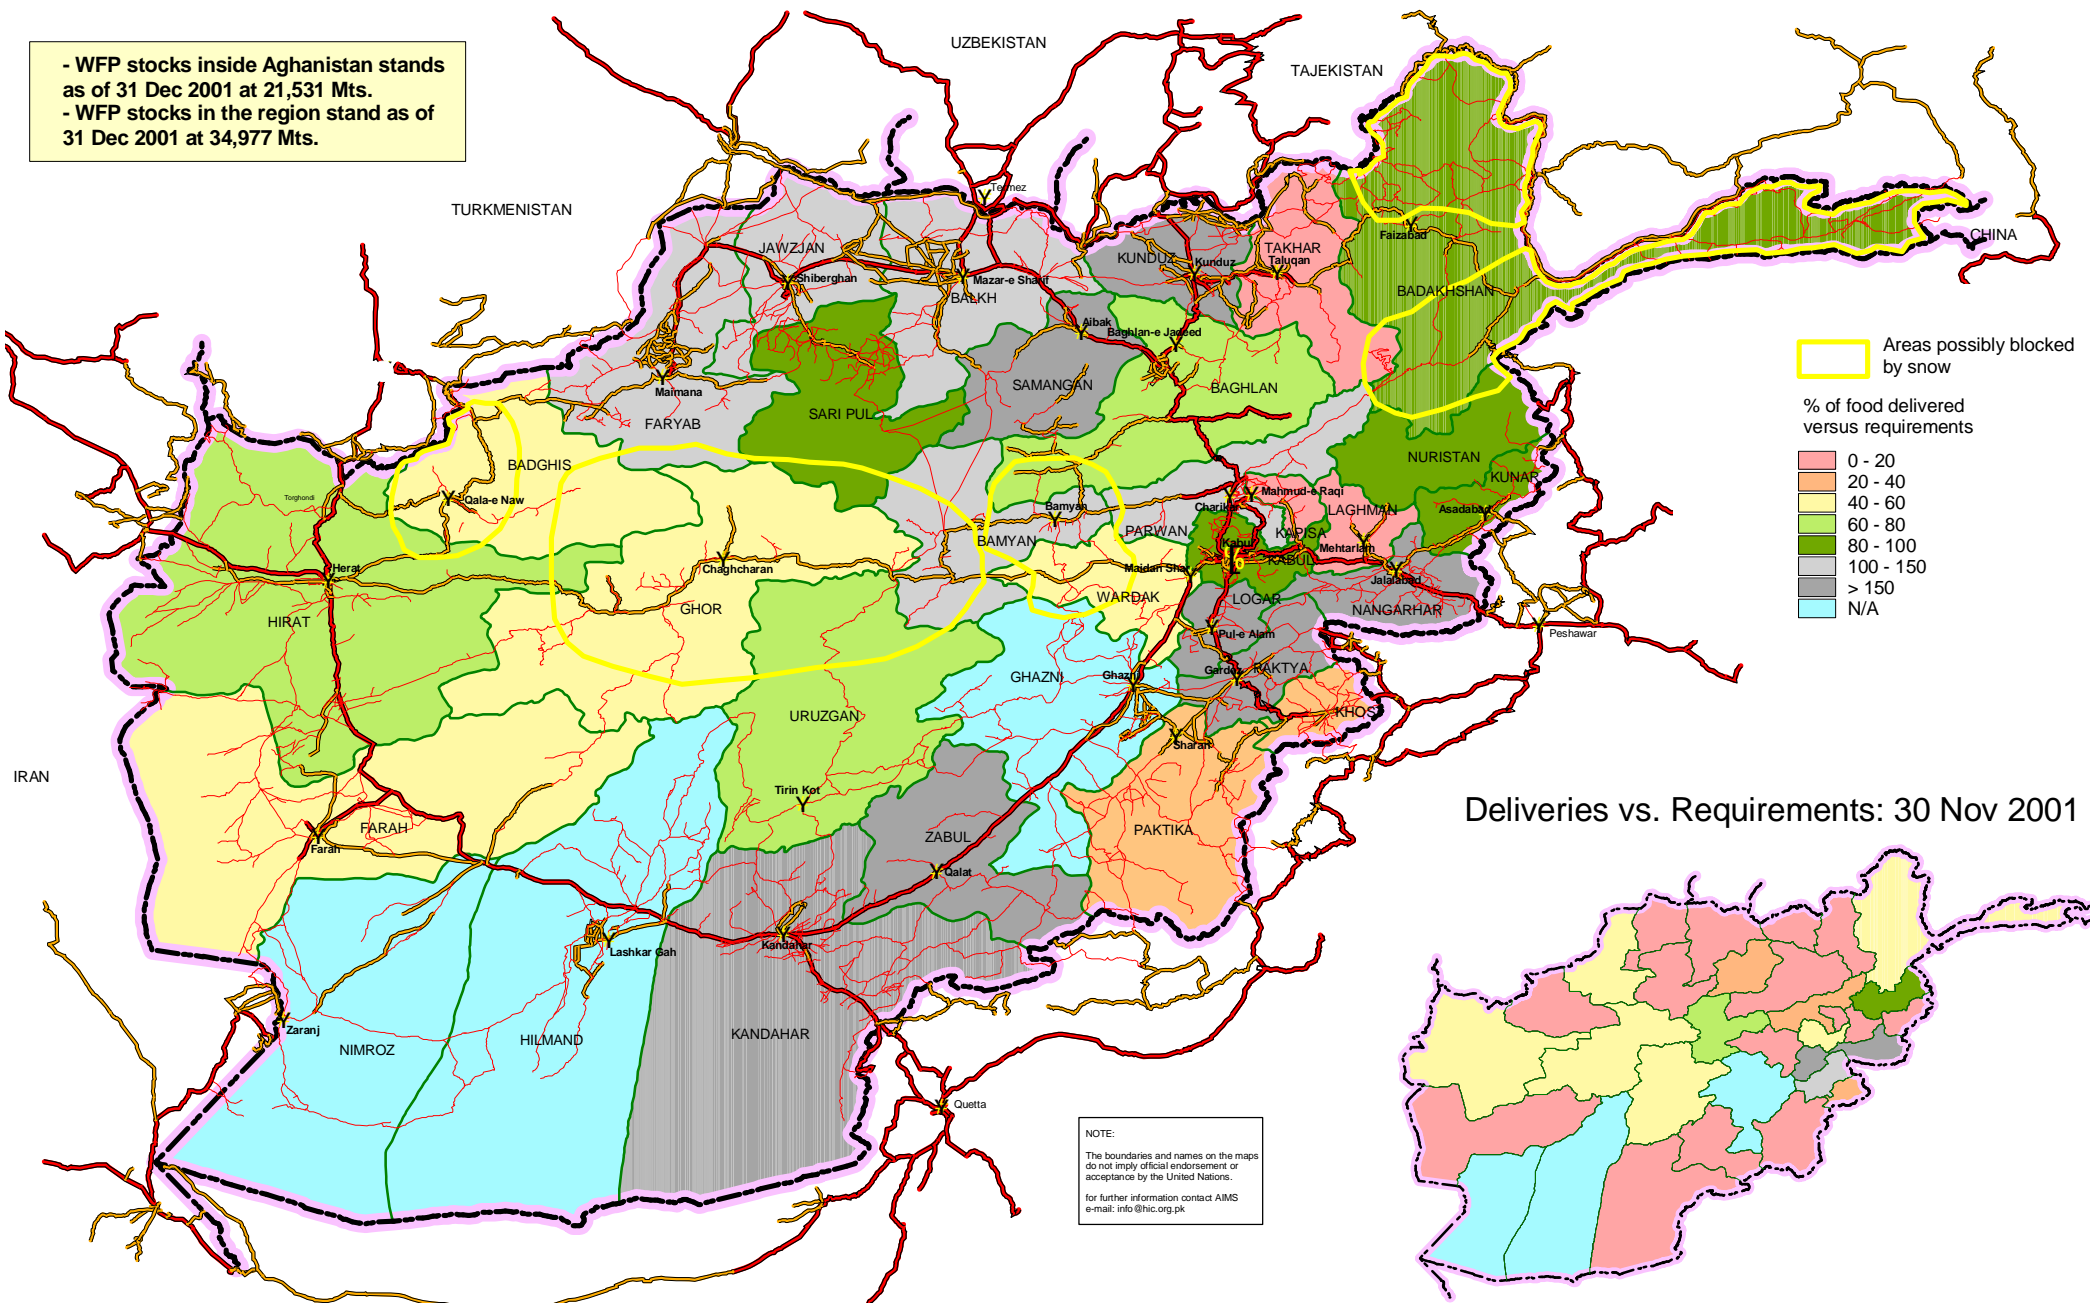

# WFP Food Deliveries vs. Requirements: 31 Dec 2001

- WFP stocks inside Afghanistan stands as of 31 Dec 2001 at 21,531 Mts.  
- WFP stocks in the region stand as of 31 Dec 2001 at 34,977 Mts.

## REQUIREMENTS FROM 1 OCT TO 31 DEC

## BALANCE AS PER 31 DEC

## DELIVERY AS PER 31 DEC