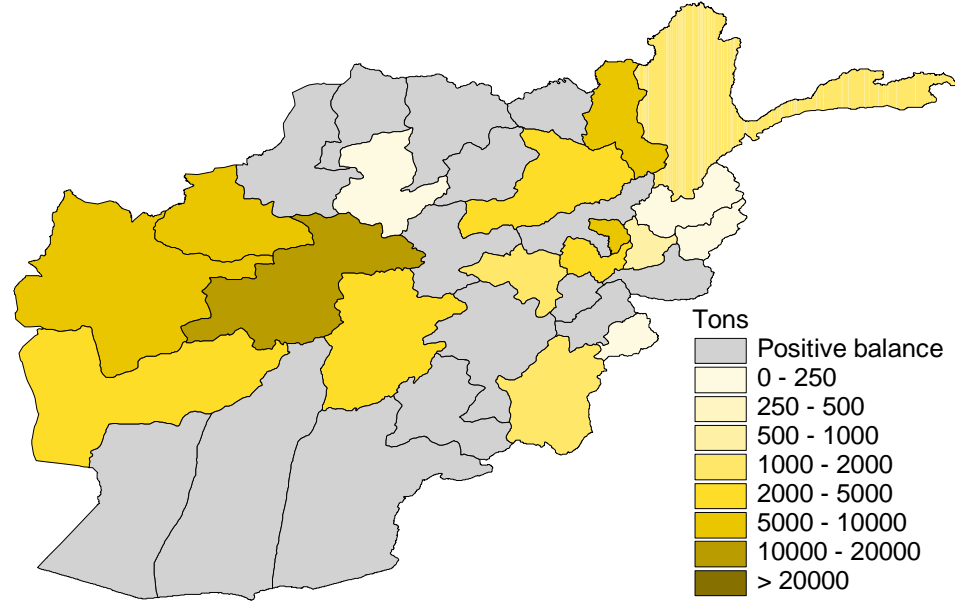

# WFP Food Deliveries vs. Requirements: 31 Dec 2001

- WFP stocks inside Afghanistan stands as of 31 Dec 2001 at 21,531 Mts.  
- WFP stocks in the region stand as of 31 Dec 2001 at 34,977 Mts.

## BALANCE AS PER 31 DEC

## DELIVERY AS PER 31 DEC