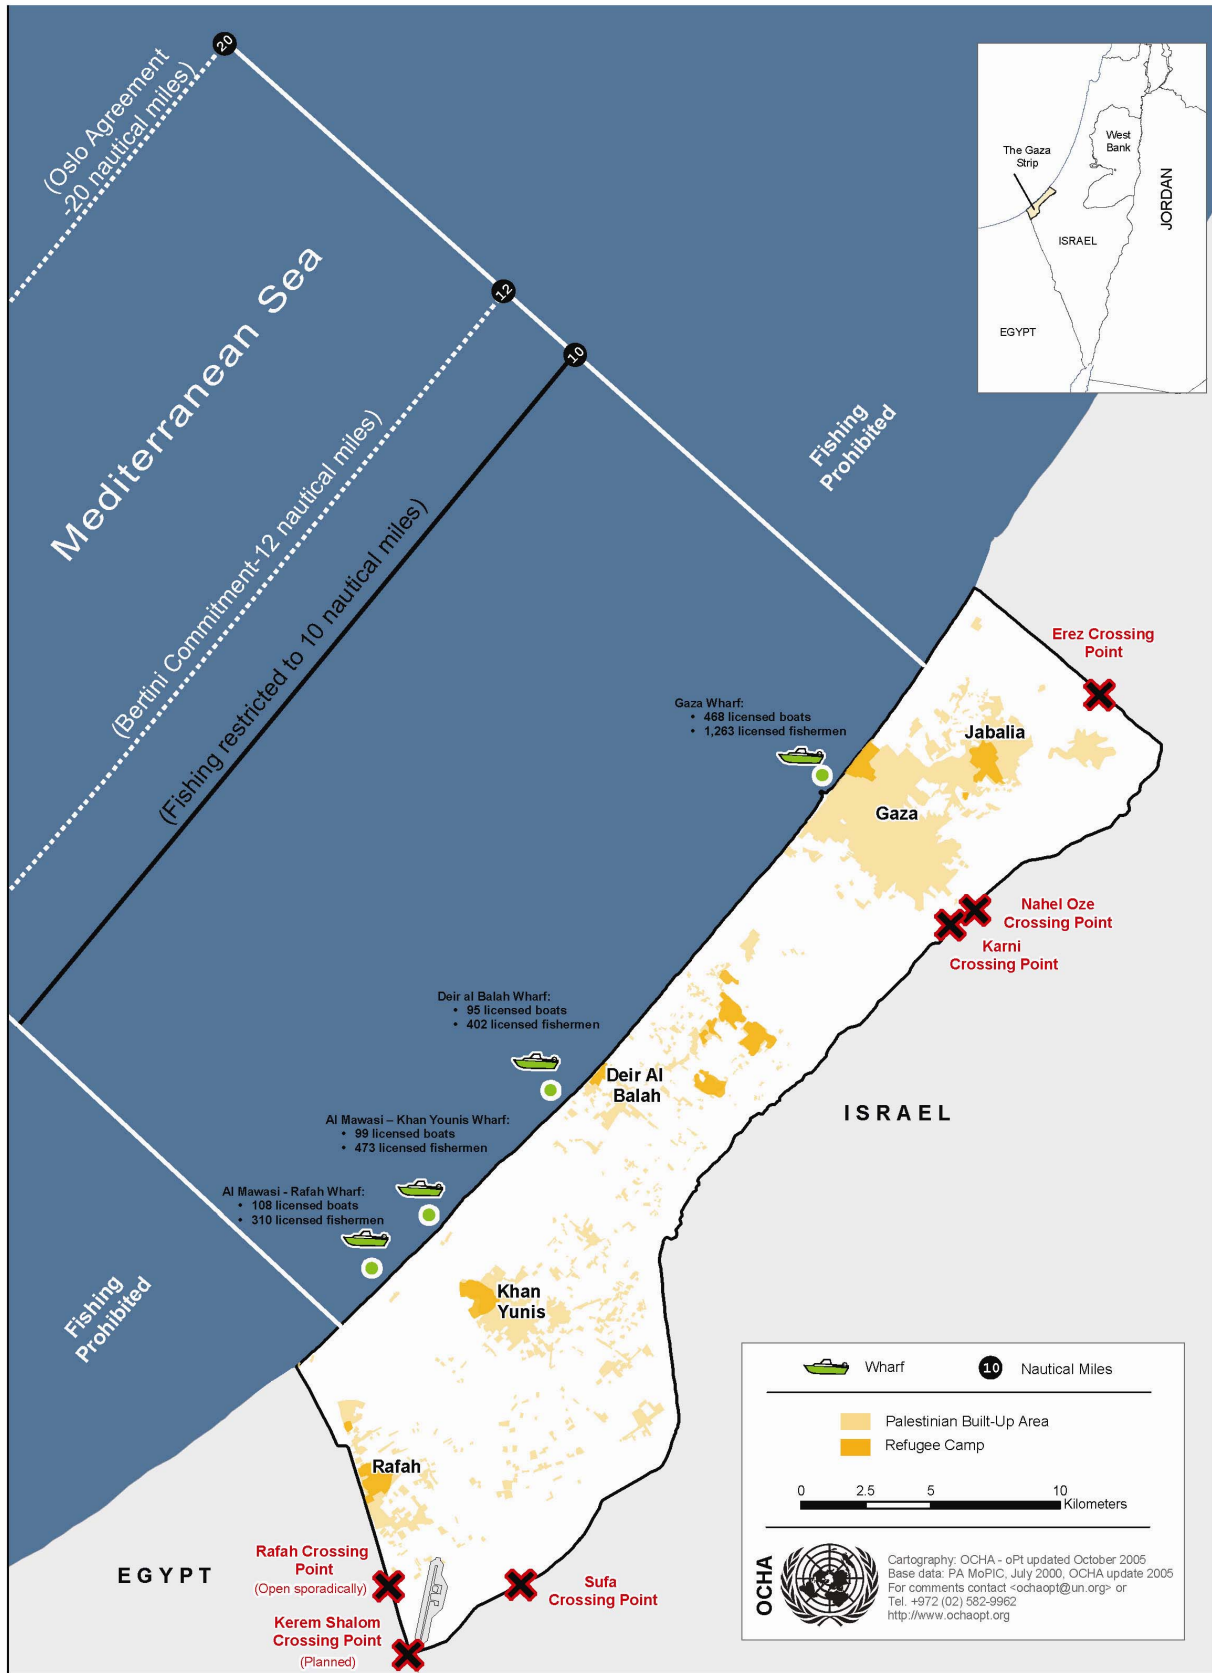

THE GAZA STRIP: ACCESS FOR PALESTINIAN FISHING - SEPTEMBER 2005

OCHA oPt provides humanitarian information, maps and analysis through a range of services, products and briefings. It is headquartered in Jerusalem and has six field offices: Jerusalem, Gaza, Hebron, Ramallah, Nablus and Tulkarim.