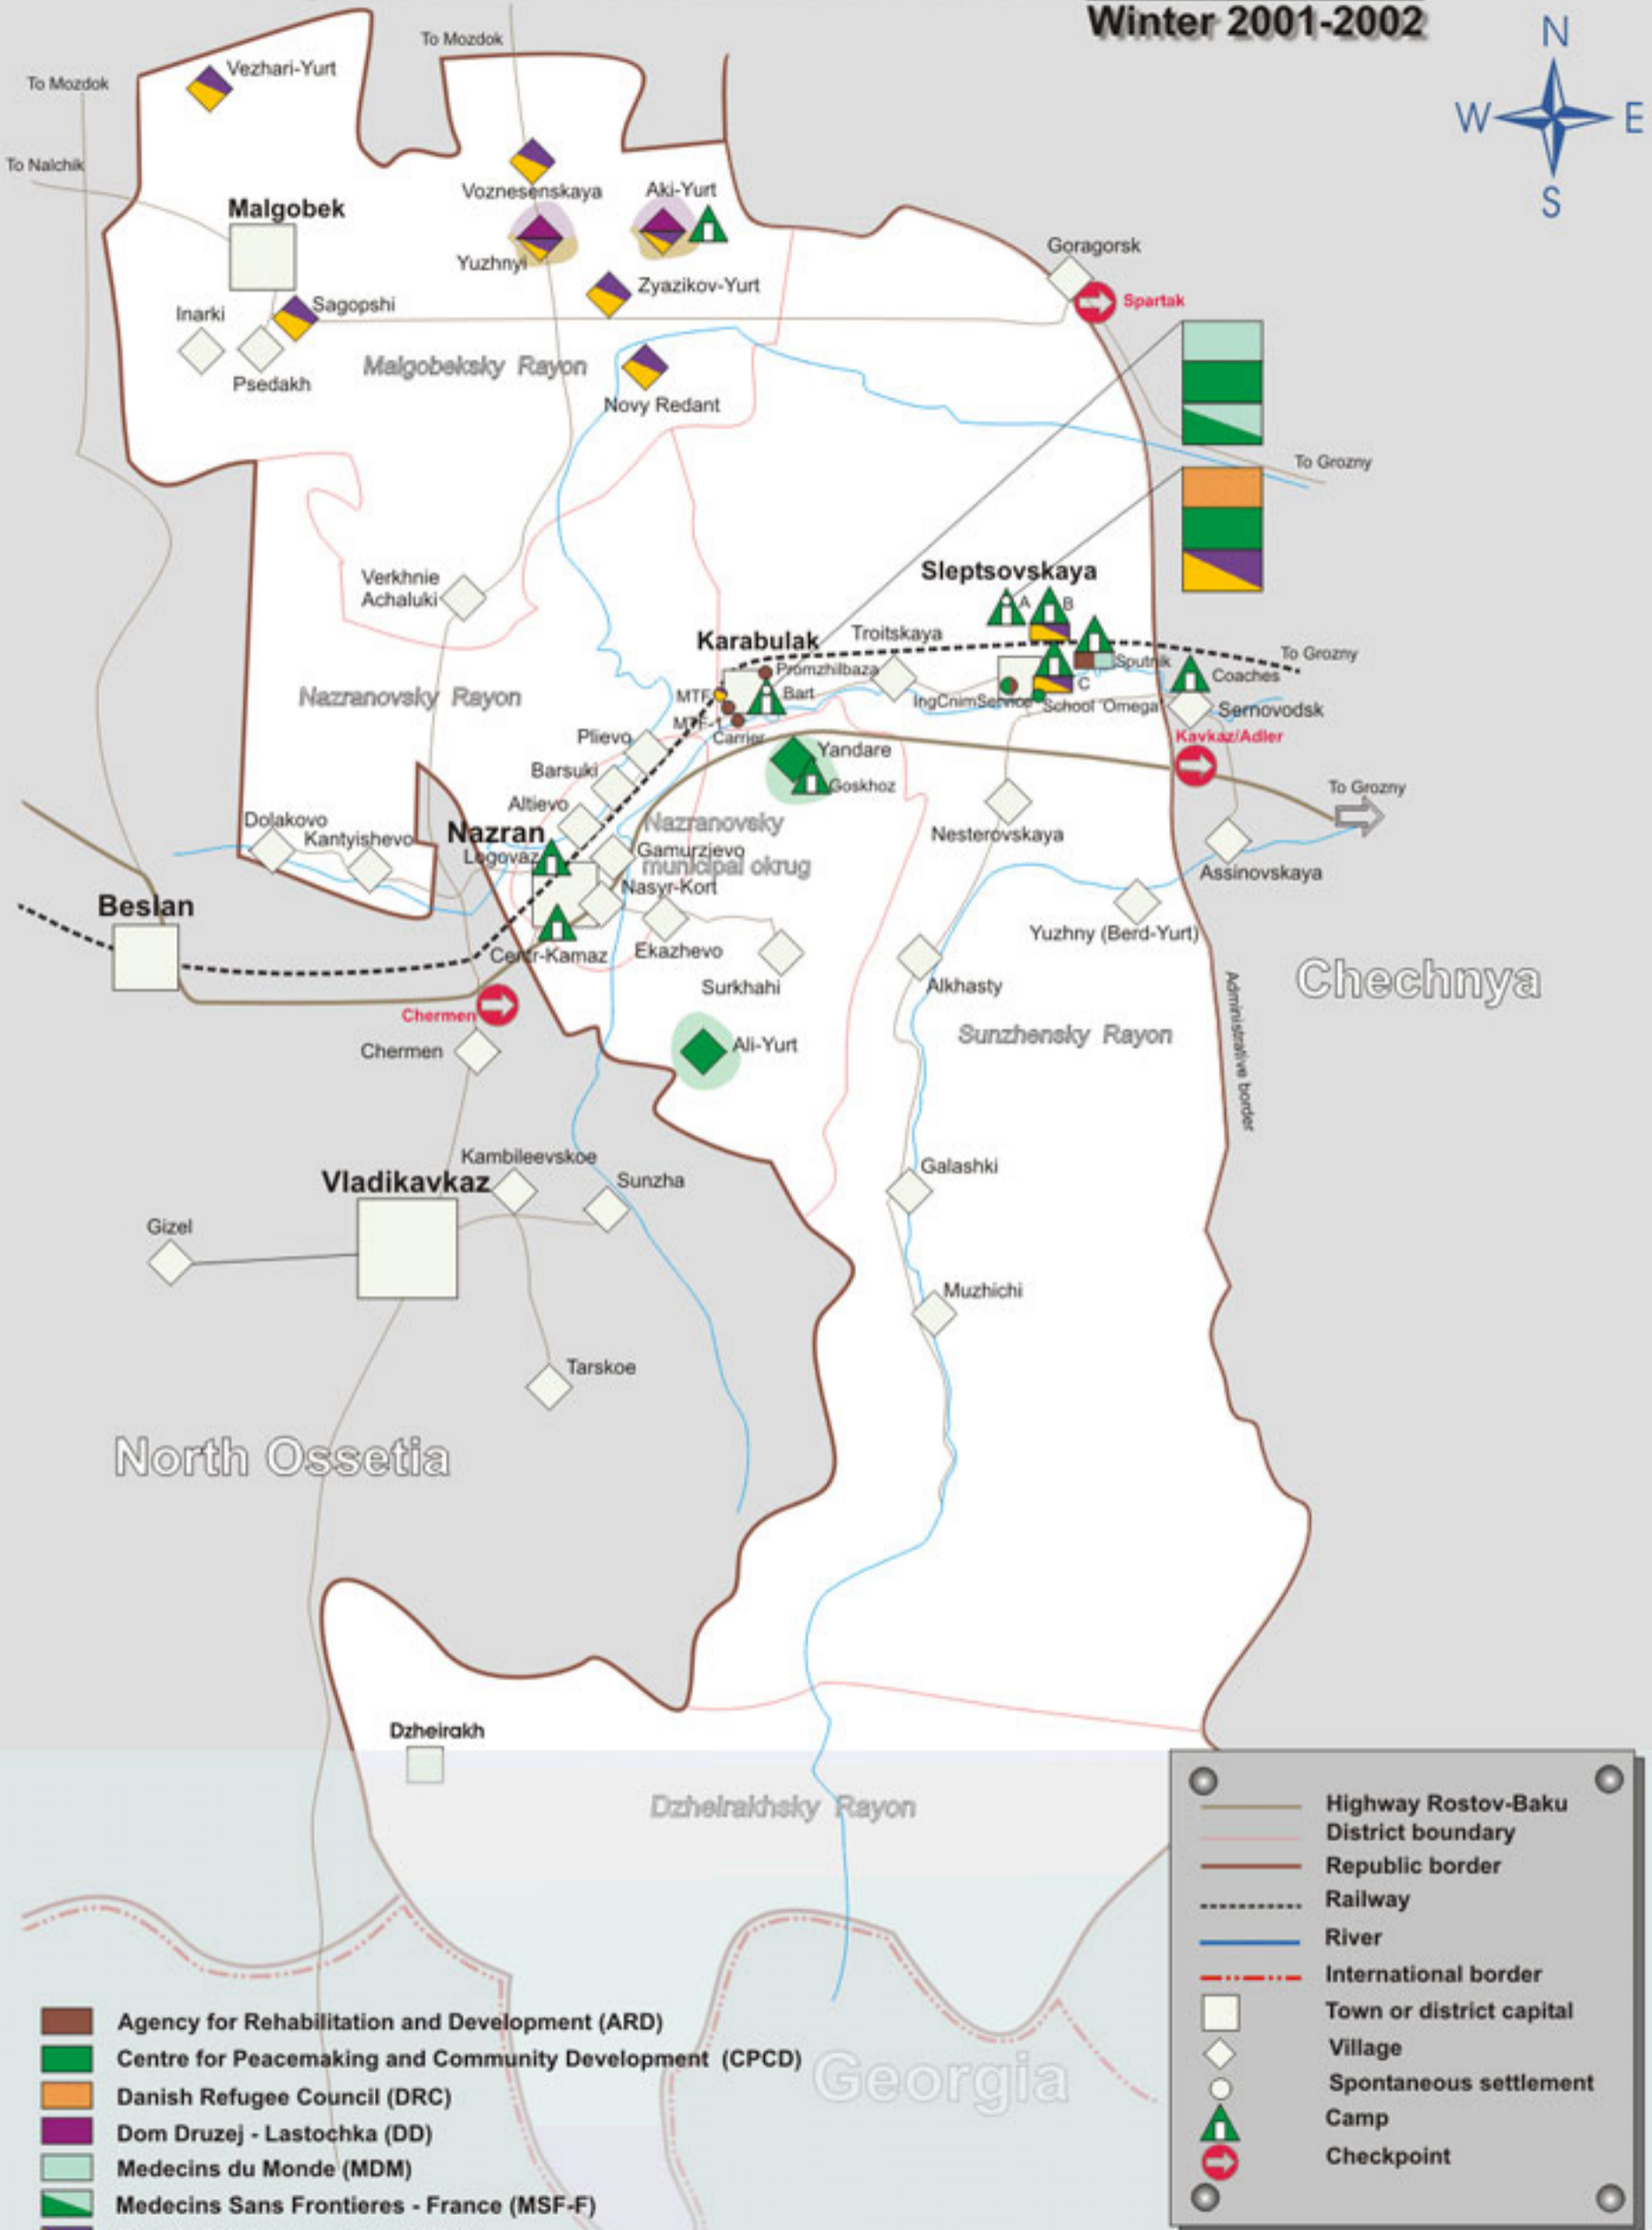

Psychosocial rehabilitation centres in Ingushetia

Winter 2001-2002

- Agency for Rehabilitation and Development (ARD)
- Centre for Peacemaking and Community Development (CPCD)
- Danish Refugee Council (DRC)
- Dom Druzej - Lastochka (DD)
- Medecins du Monde (MDM)
- Medecins Sans Frontieres - France (MSF-F)
- World Vision International (WVI)

- Highway Rostov-Baku
- District boundary
- Republic border
- Railway
- River
- International border
- Town or district capital
- Village
- Spontaneous settlement
- Camp
- Checkpoint