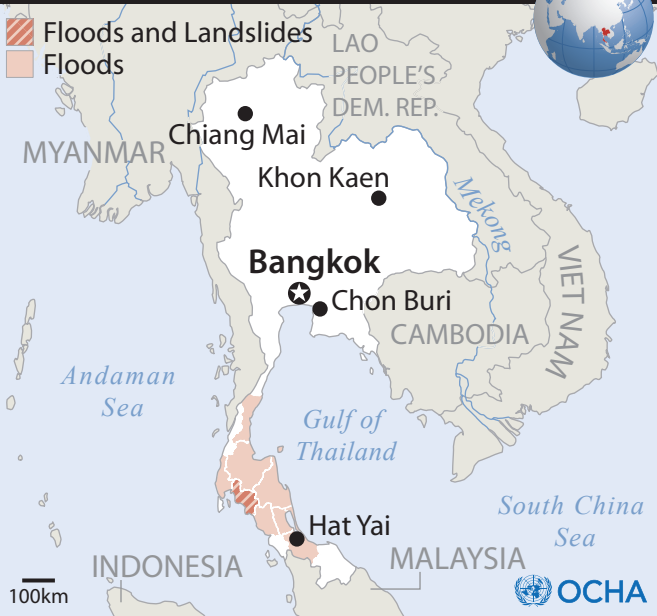

THAILAND: Floods

31 Mar 2011 - Floods and landslides in southern Thailand have affected approximately 842,324 people and resulted in 20 deaths.

Map Sources: ESRI, GAUL, UNCS.

References: Royal Thai Government. *Thailand: Public health caravan dispatched to help southern victims*. 31 Mar 2011. Xinhua News Agency. *Death toll in flood-hit south Thailand climbs to 13*. 31 Mar 2011.