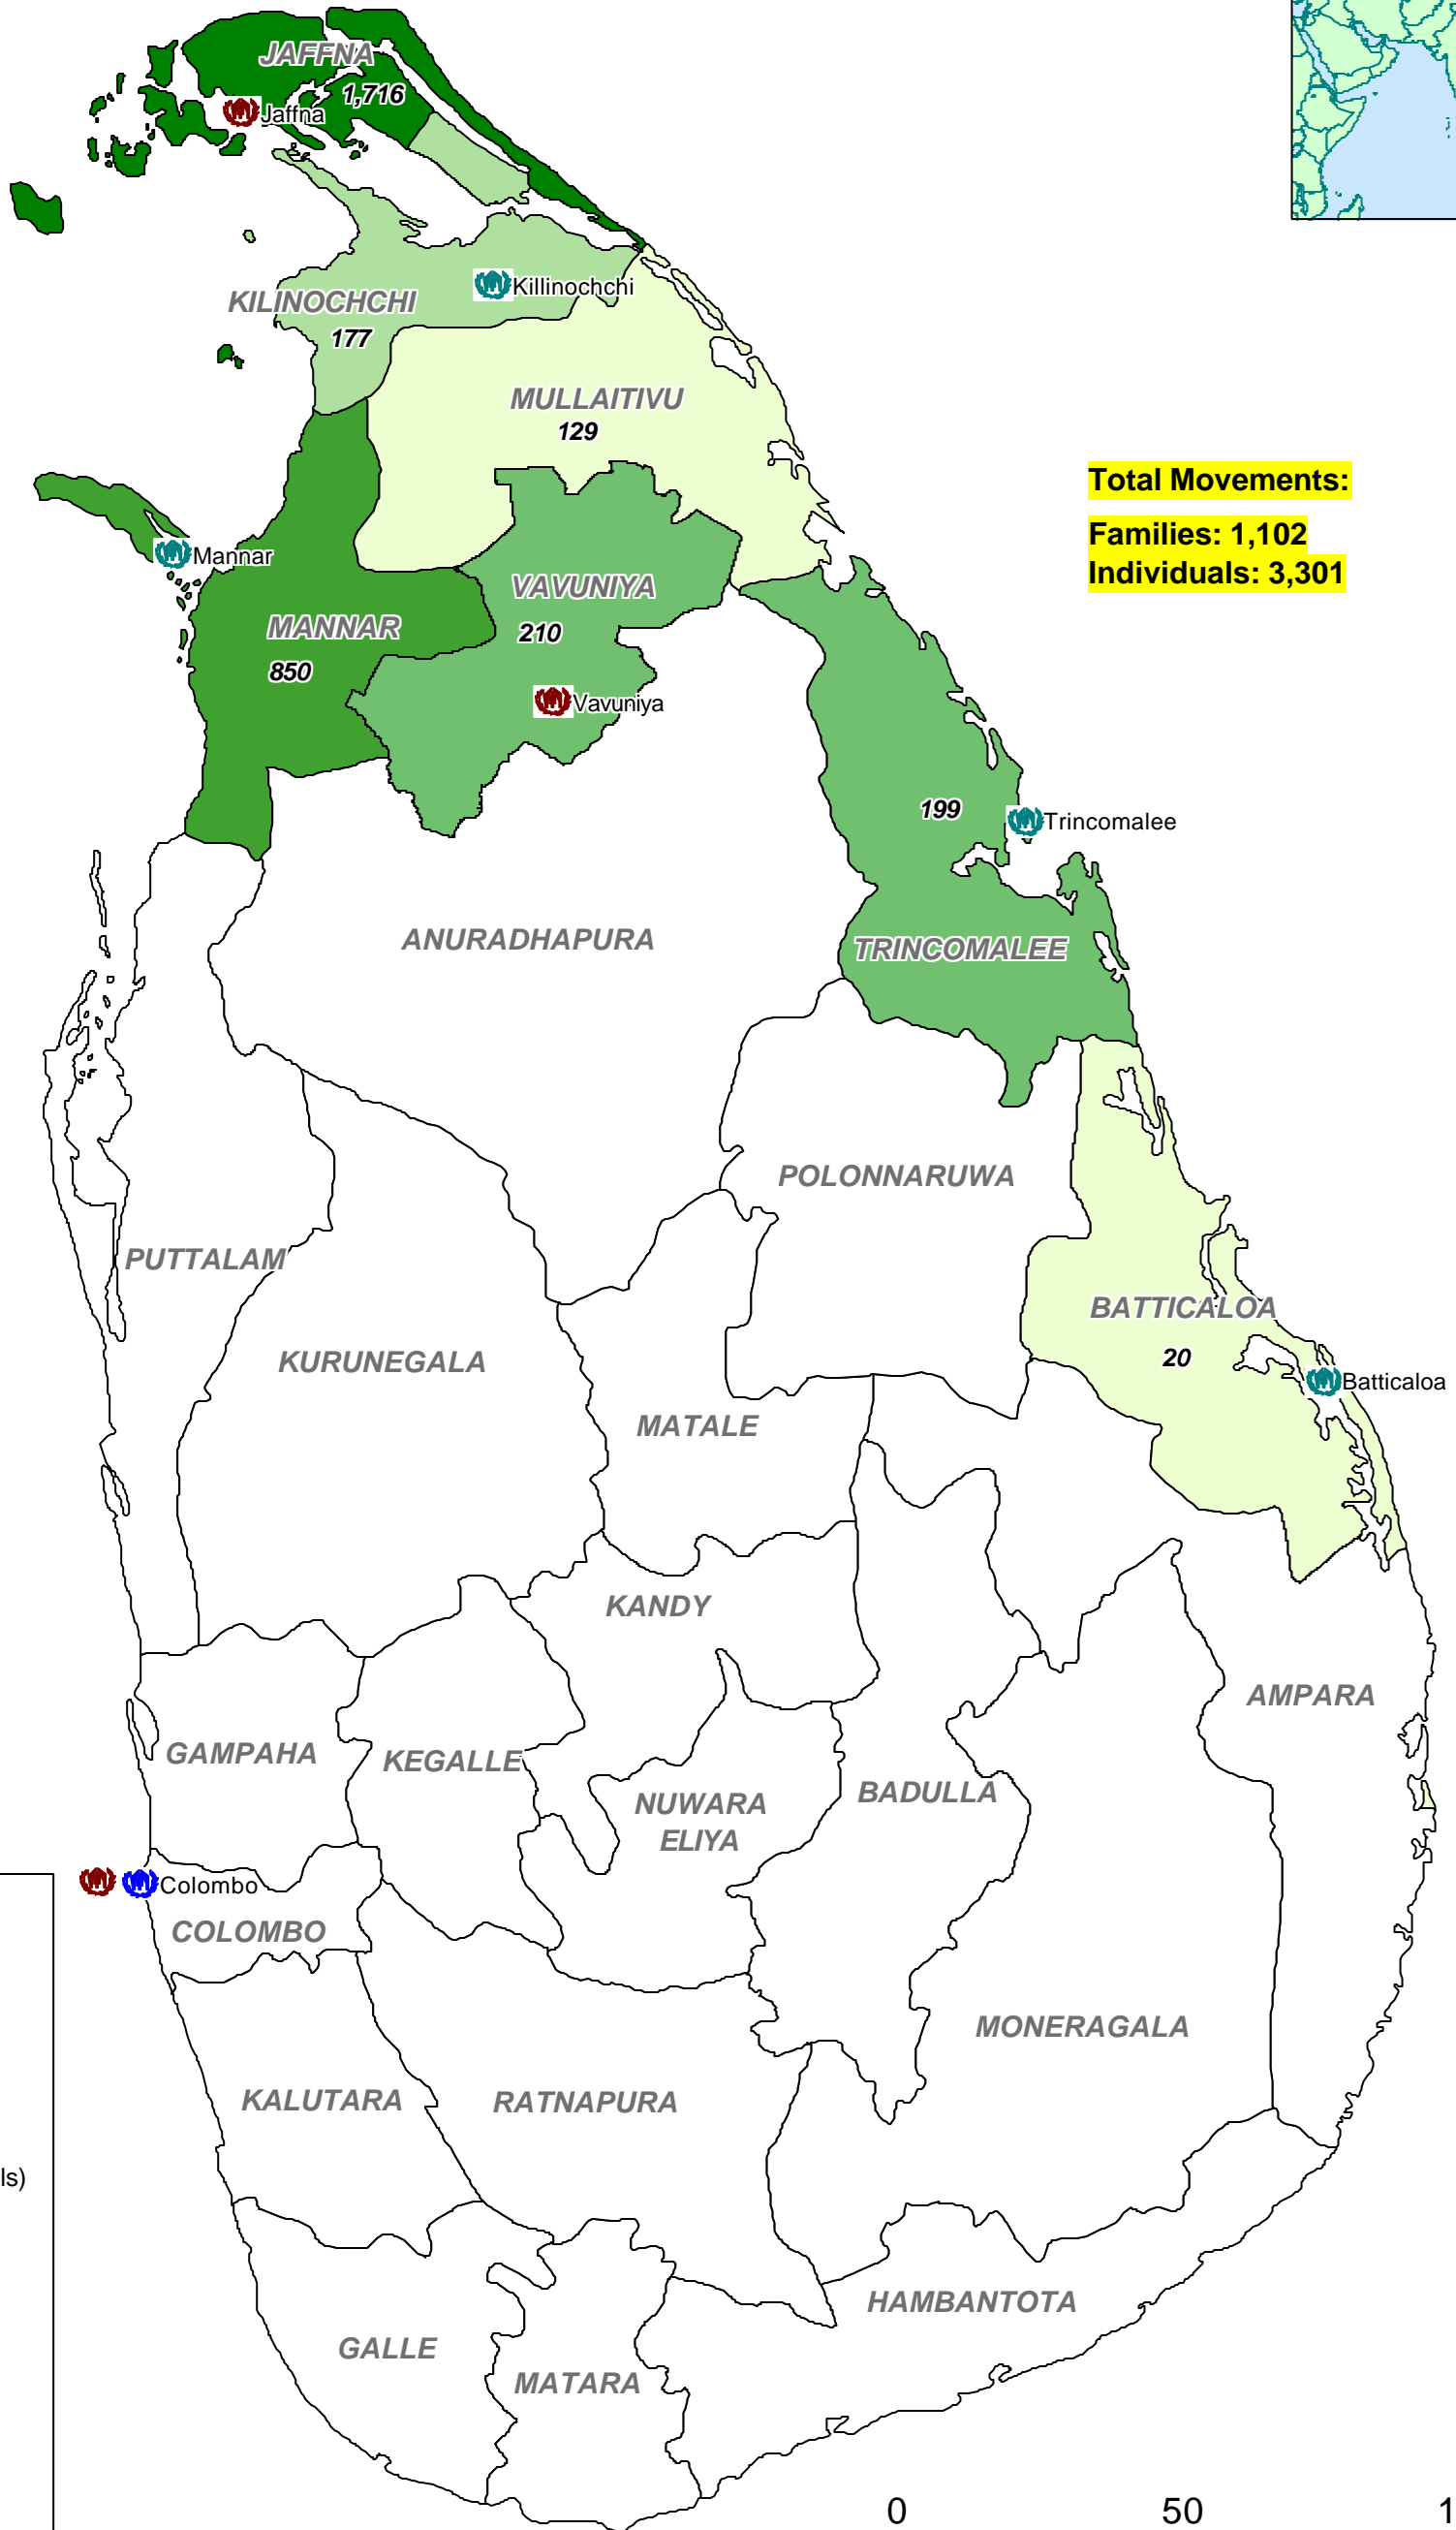

Ministry of Rehabilitation, Resettlement & Refugees  
Policy Planning & Co-ordination Unit

**Total Movements:**  
**Families: 1,102**  
**Individuals: 3,301**

**LEGEND**

- UNHCR Representation
- UNHCR Field office
- UNHCR Satellite office

**DISTRICT**

Refugee Locations (Individuals) After Movement

- 1,610 to 1,716
- 580 to 1,610
- 190 to 580
- 170 to 190
- 20 to 170