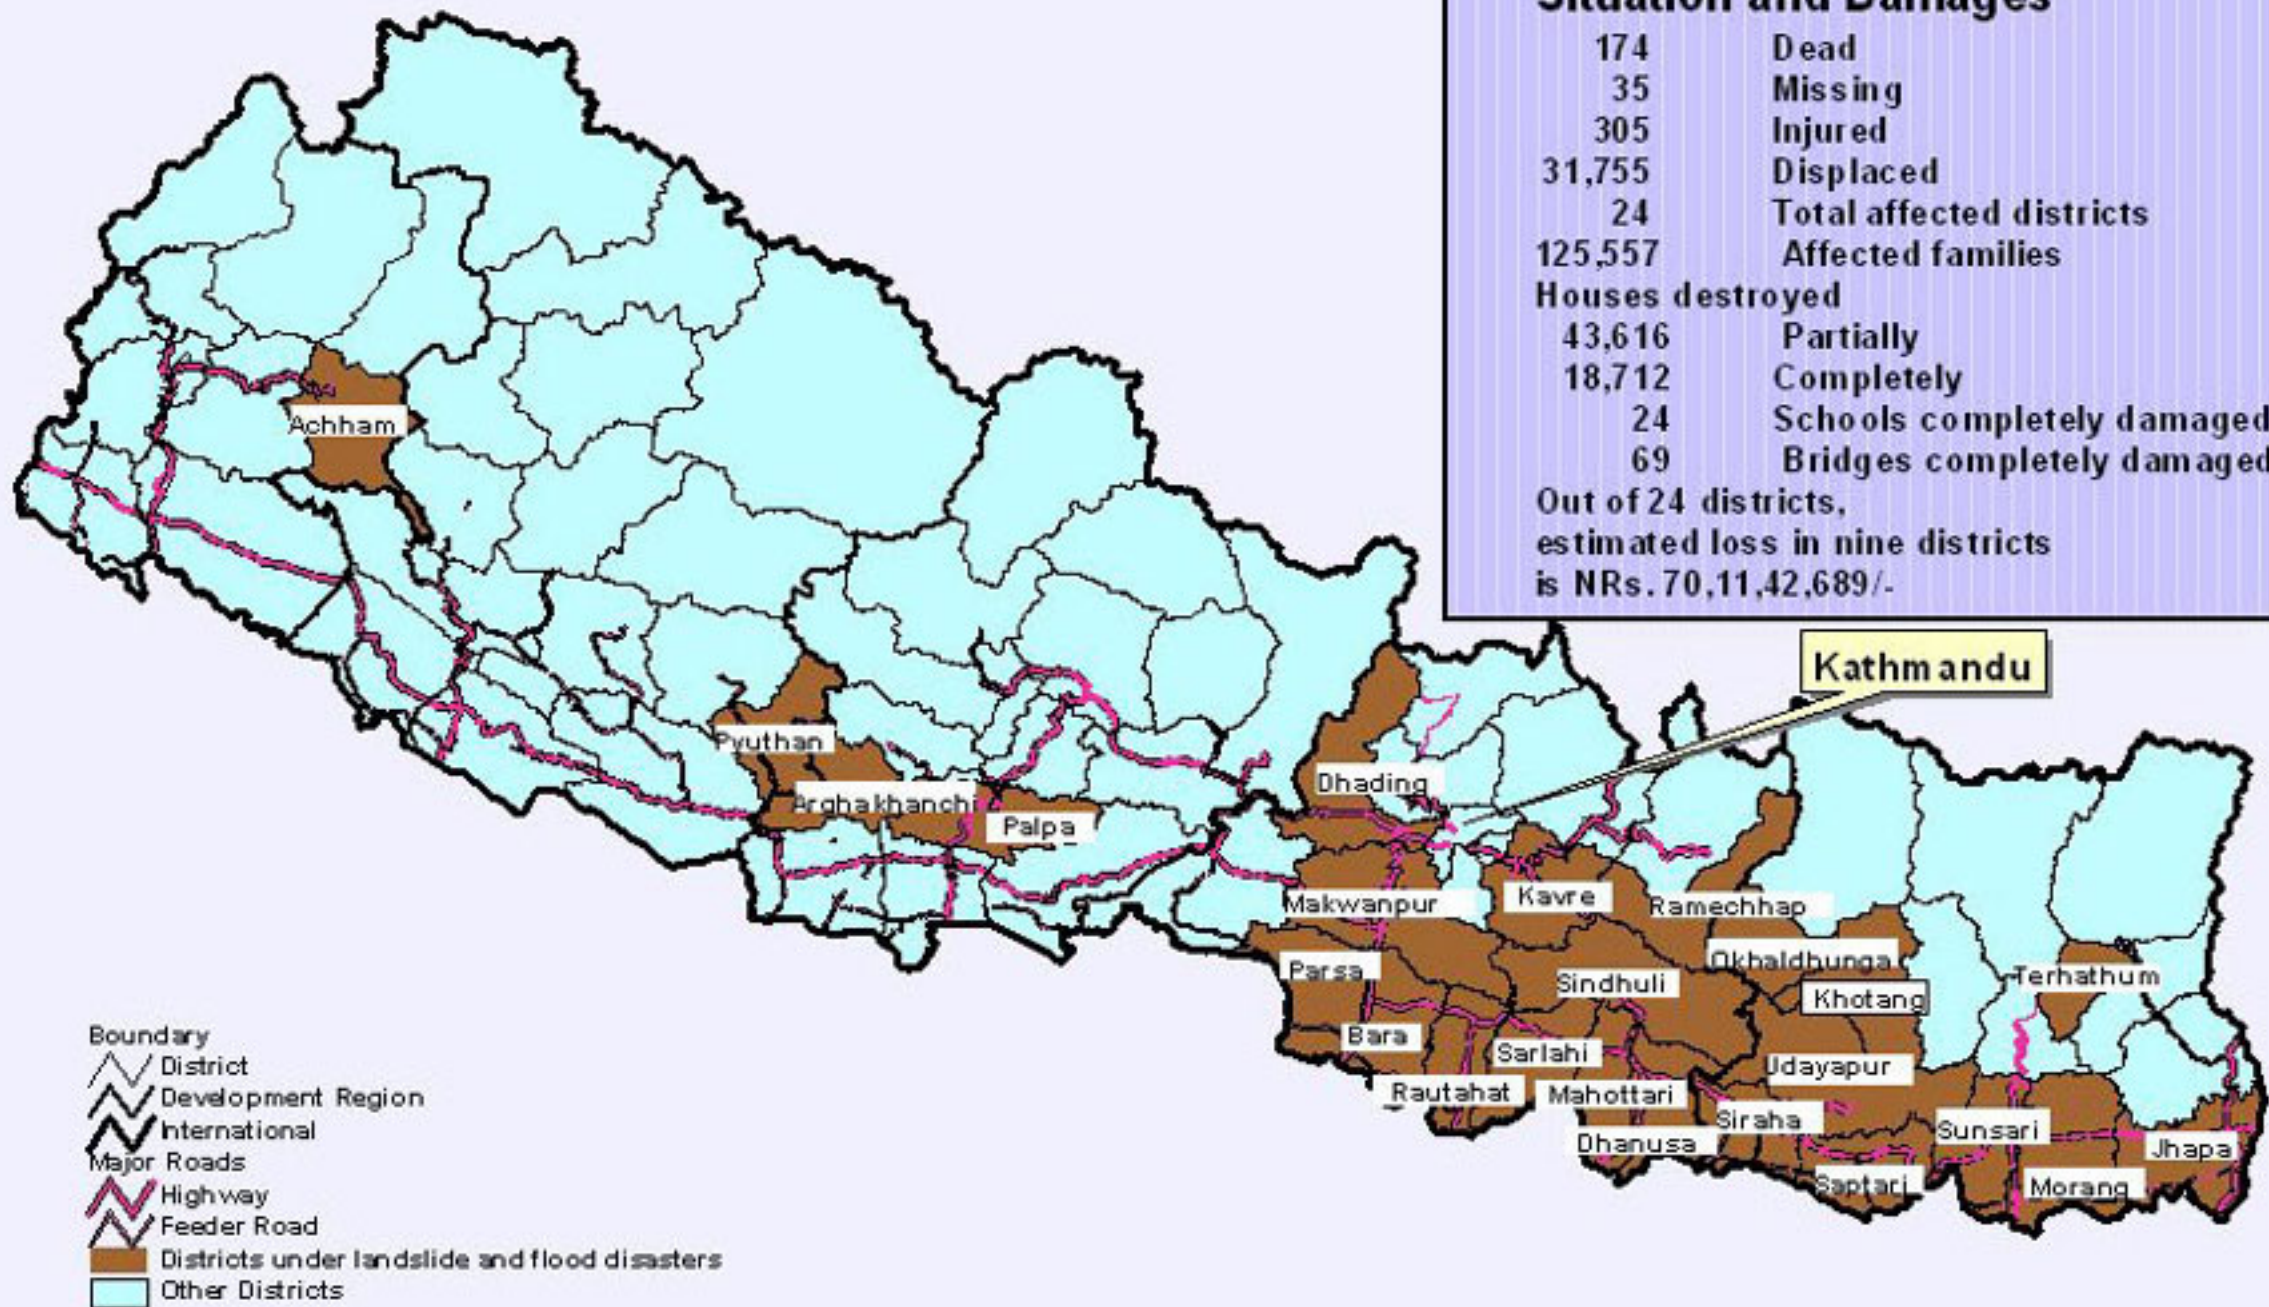

NEPAL LANDSLIDE AND FLOOD DISASTERS JULY 04 - 26, 2004

Situation and Damages

174	Dead
35	Missing
305	Injured
31,755	Displaced
24	Total affected districts
125,557	Affected families
Houses destroyed	
43,616	Partially
18,712	Completely
24	Schools completely damaged
69	Bridges completely damaged
Out of 24 districts, estimated loss in nine districts is NRs. 70,11,42,689/-	

- Boundary
- ~ District
- ~ Development Region
- ~ International
- Major Roads
- ~ Highway
- ~ Feeder Road
- Districts under landslide and flood disasters
- Other Districts