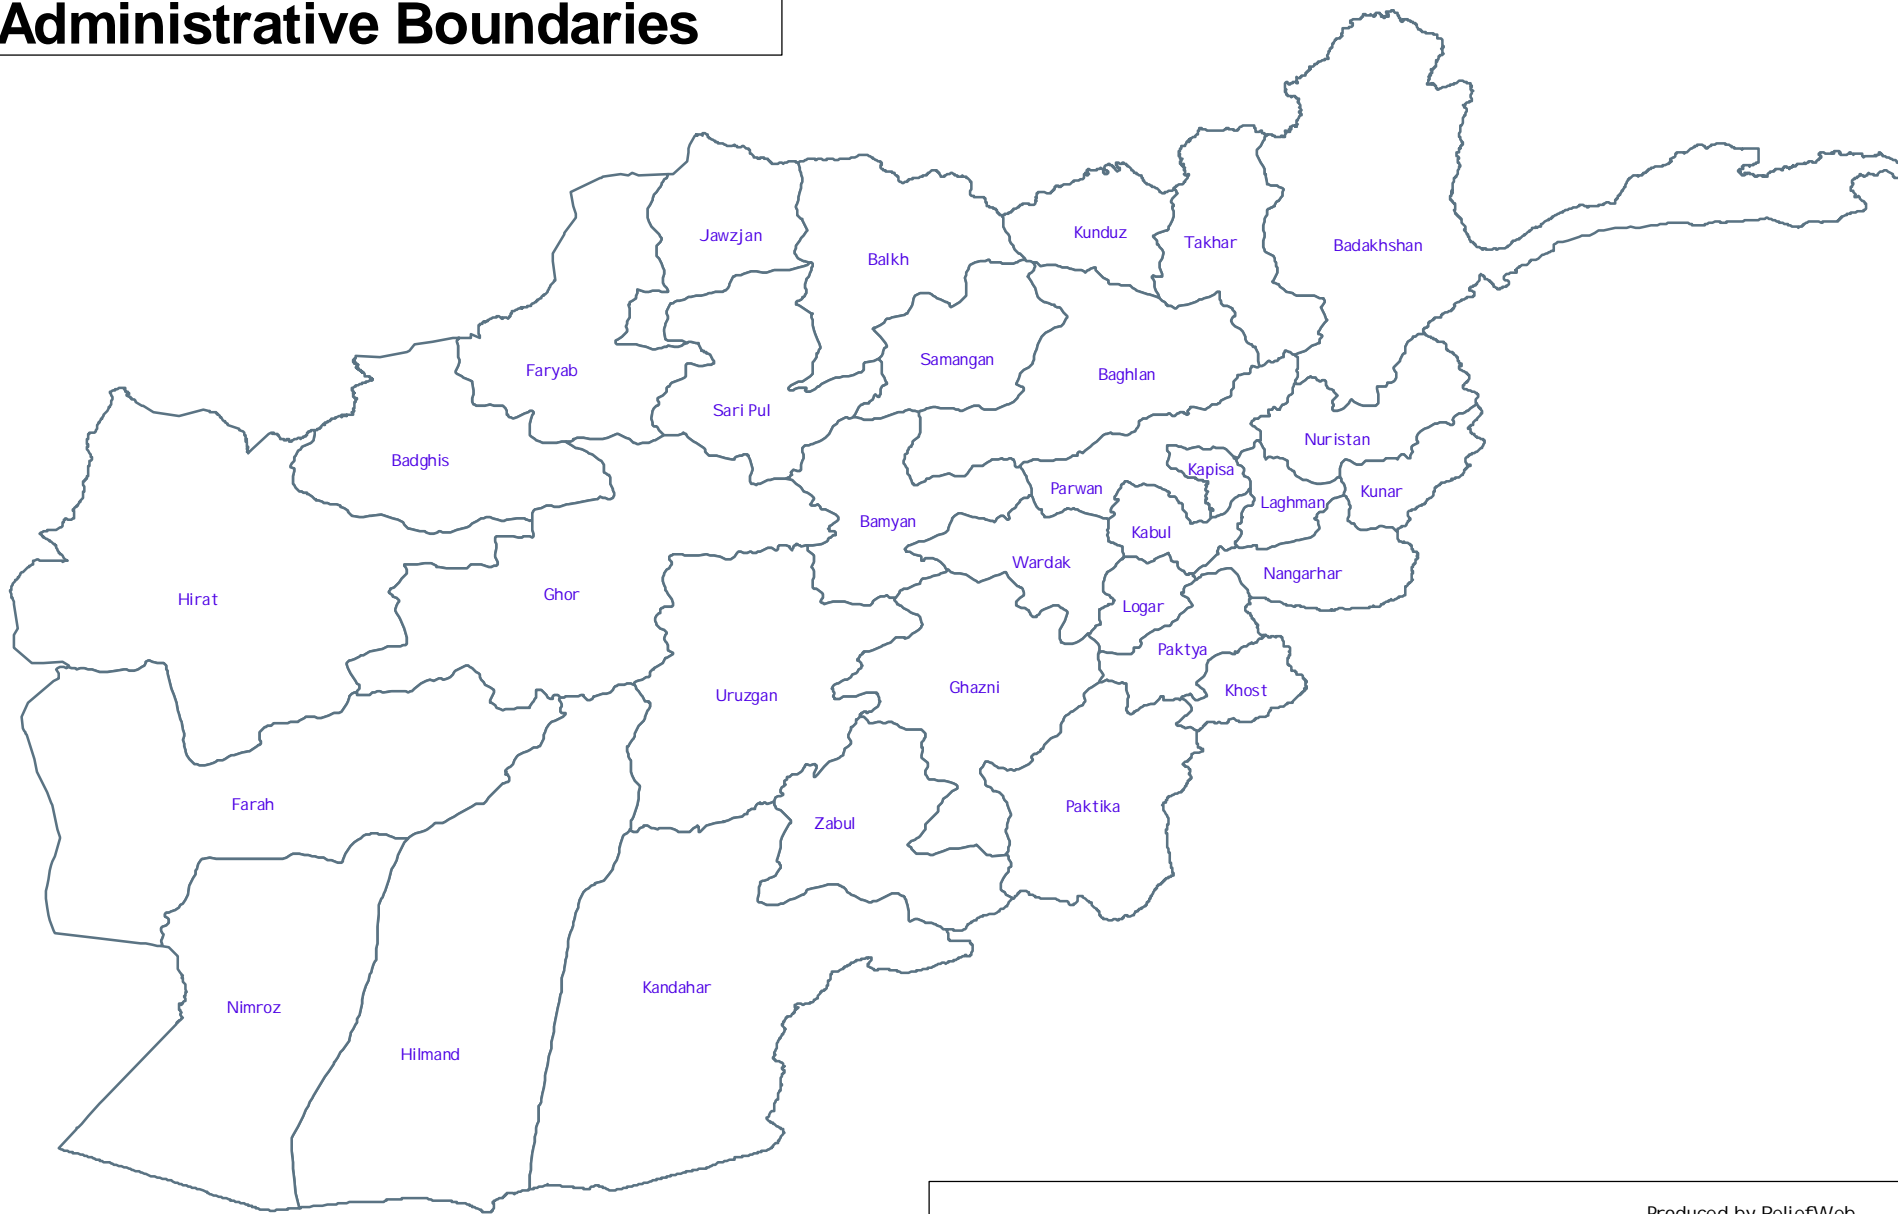

Afghanistan Administrative Boundaries

100 0 100 200 Kilometers

Produced by ReliefWeb
Dataset: ProMI S
14 December 2001