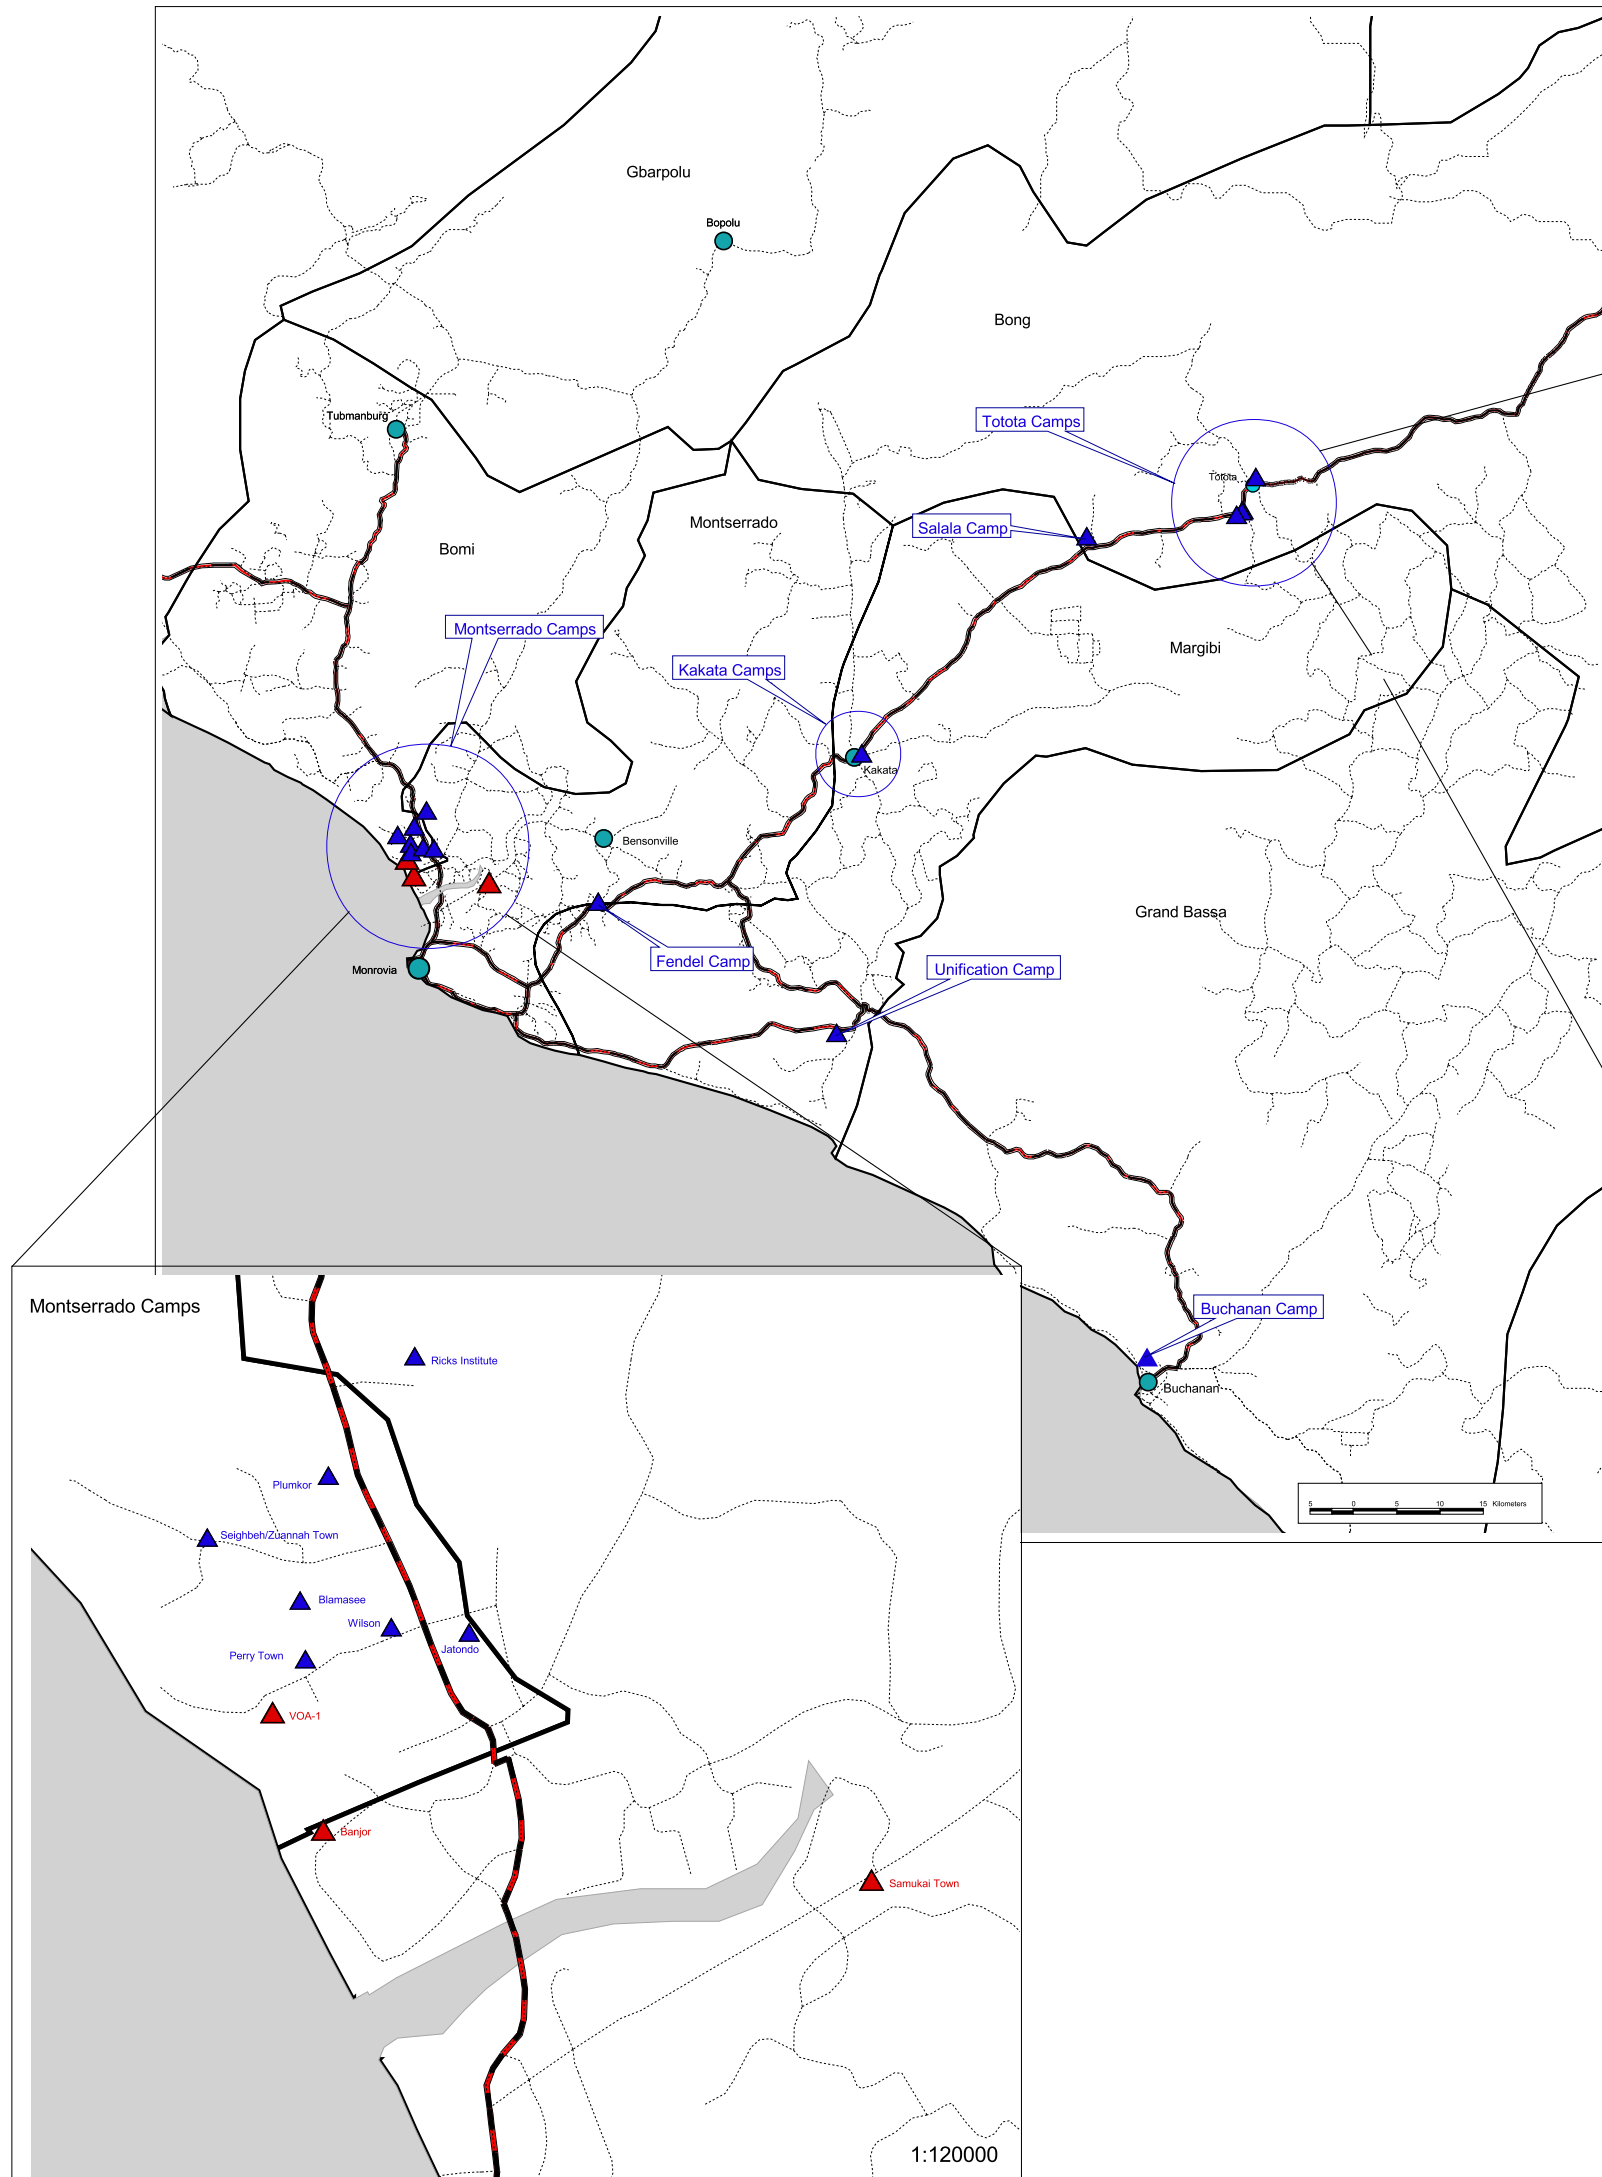

Known Clusters of Camps in Liberia

**Legend**

- Official Camp
  - ▲ IDP
  - ▲ Refugee
- Town
  - Capital
  - County Capital
  - Major Town
- Track
  - ..... Track
  - Hard Surface Road
- County
  - County
- Ocean
  - Ocean

Boundaries depicted do not represent official endorsement by the Government of Liberia or by the United Nations. Many boundaries were derived from small scaled maps and will be updated as soon as better information is available.

Cat.no: LIB045  
Map Production Date: 2-11-2003

HIC Liberia  
 hic.liberia@undp.org  
 www.humanitarianinfo.org  
 UNDP Building 1 st floor  
 Simpson Bld.  
 P.O. Box 0274  
 Mamba Point  
 Monrovia, Liberia