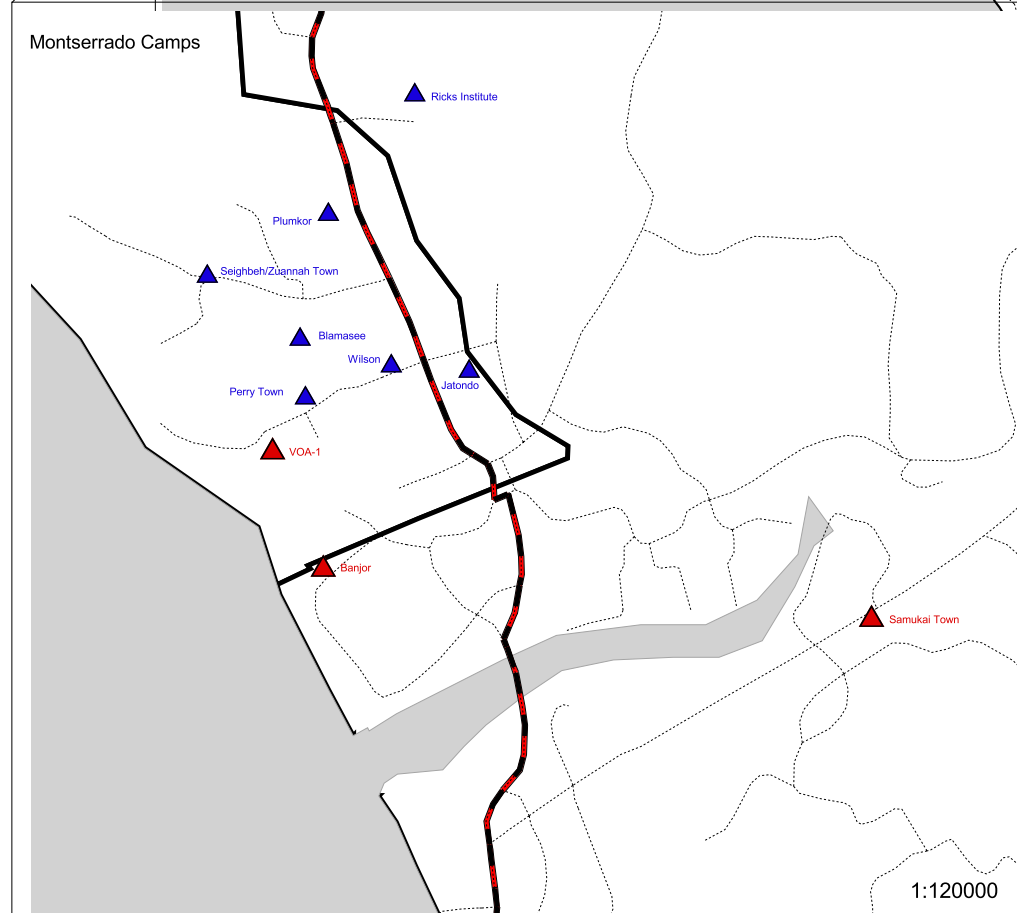

Known Clusters of Camps in Liberia

**Legend**

- Official Camp
  - ▲ IDP
  - ▲ Refugee
- Town
  - Capital
  - County Capital
  - Major Town
- Track
  - ..... Track
  - Hard Surface Road
- County
  - County
- Ocean
  - Ocean

Boundaries depicted do not represent official endorsement by the Government of Liberia or by the United Nations. Many boundaries were derived from small scaled maps and will be updated as soon as better information is available.

Cat.no: LIB045  
Map Production Date: 2-11-2003

HIC Liberia  
 hic.liberia@undp.org  
 www.humanitarianinfo.org  
 UNDP Building 1 st floor  
 Simpson Bld.  
 P.O. Box 0274  
 Mamba Point  
 Monrovia, Liberia