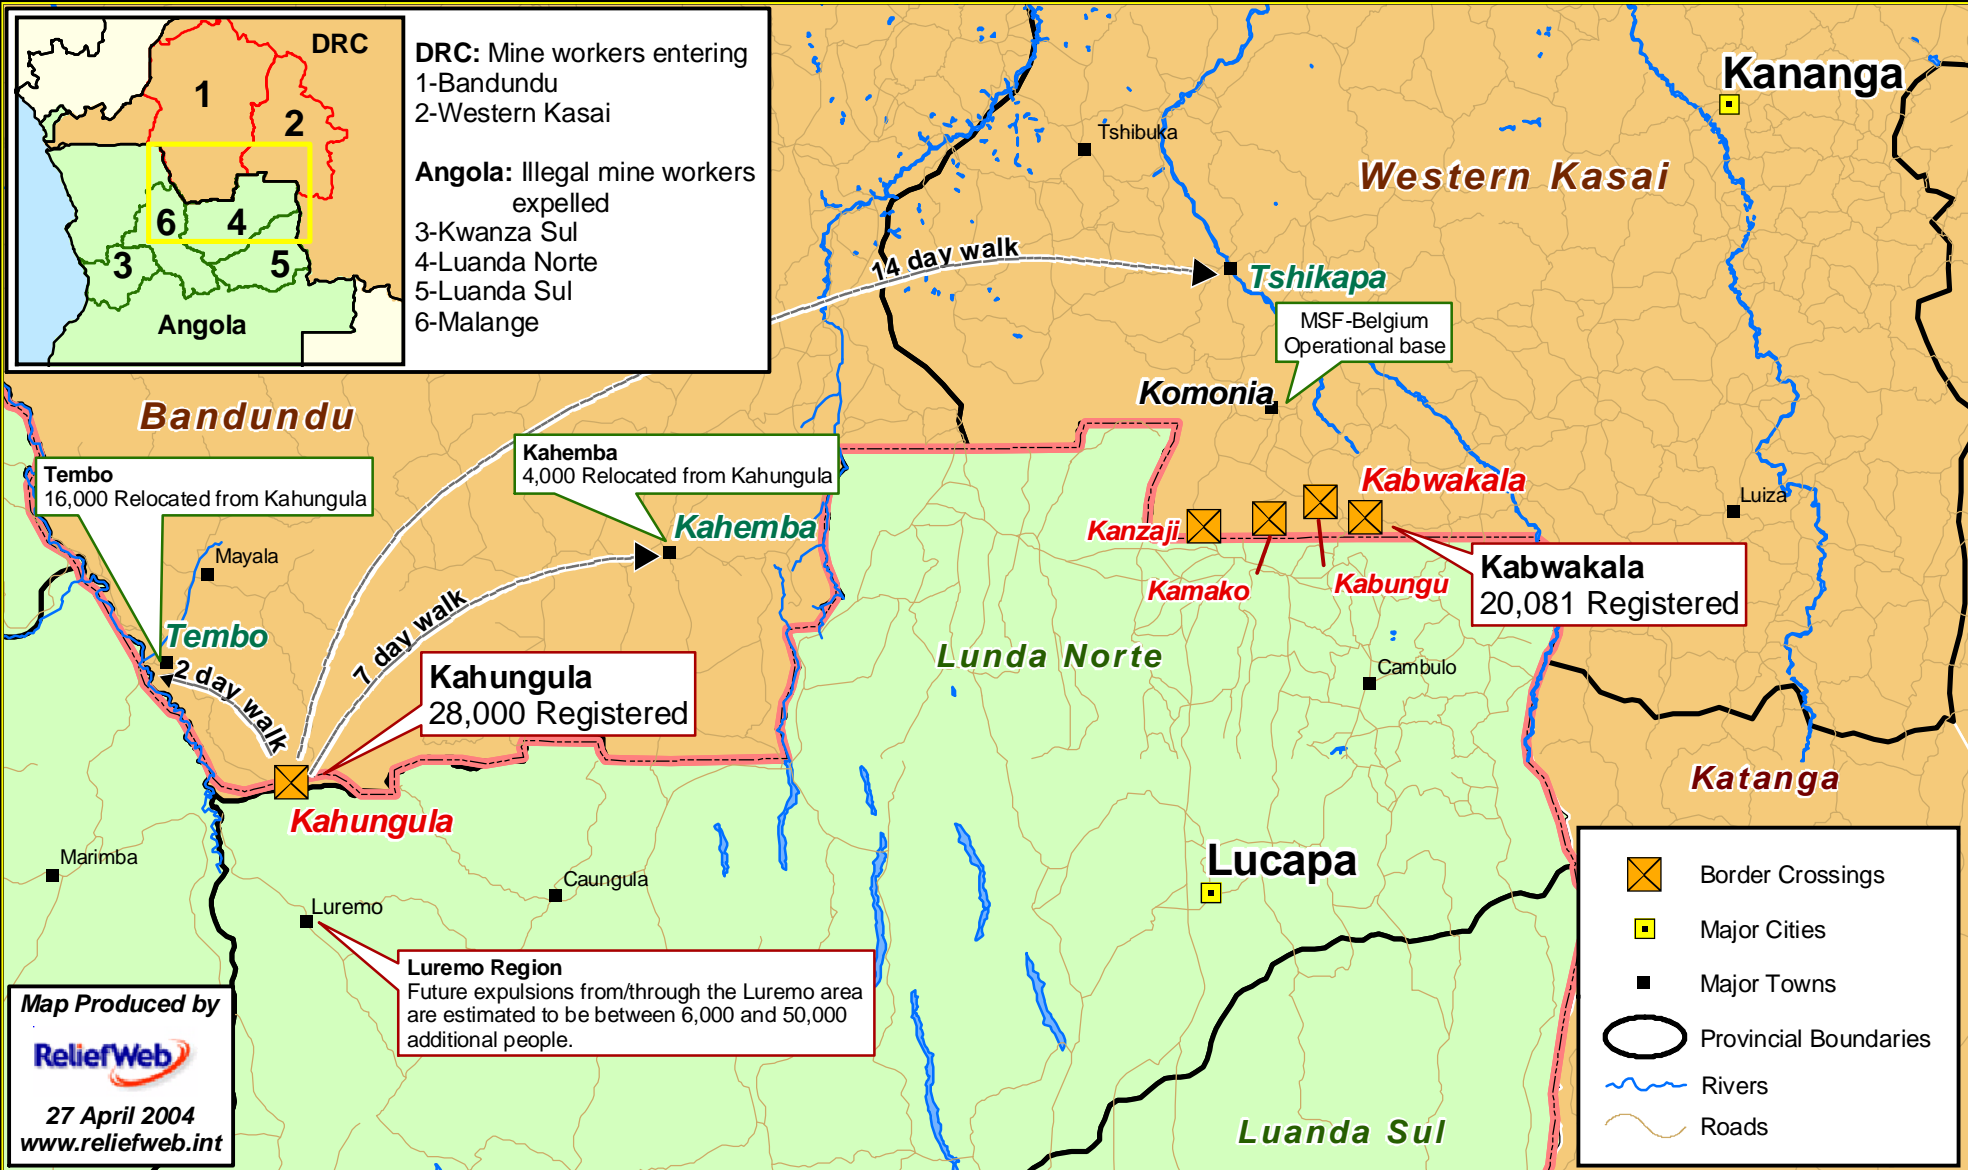

Democratic Republic of Congo: Humanitarian Crisis in Bandundu and Western Kasai Provinces

OCHA Situation Report No. 3
27 April 2004

"Some 67,000 Congolese have been registered, but observers estimate up to 100,000 Congolese are being expelled."

The boundaries and names shown and the designations used on this map do not imply official endorsement or acceptance by the United Nations